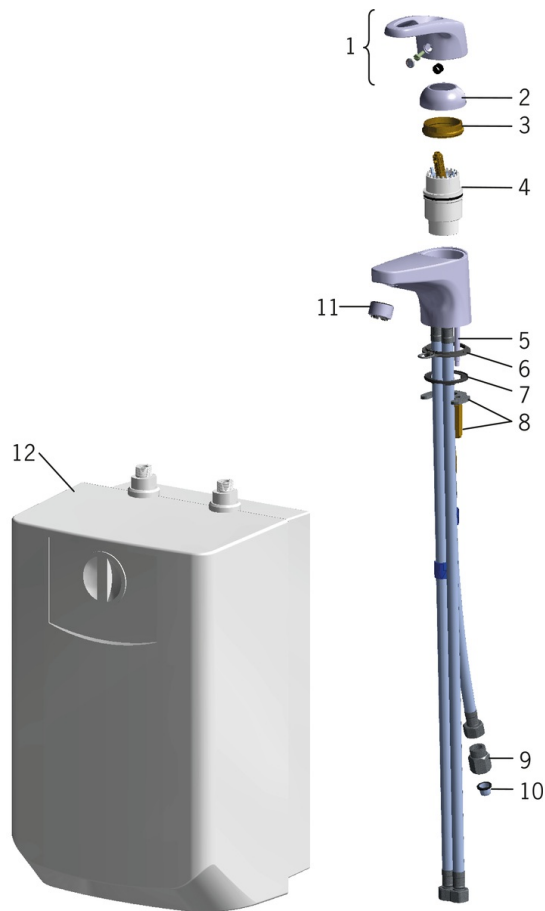

### Electronic properties

Electrical Connection **230 VAC**

### SP1003FJ-01

	<b>Name</b>	<b>Code</b>
01	Lever	600284V
02	Covering cap	158174
03	Tightening nut	158726
04	Cartridge, low pressure	158783V
05	Fixing screw (10 pcs), M6x55	158727/10
06	Washer with chain holder	158193
07	Washer set	159425/10
08	Fixing plates with nuts	158697
09	Flow limiter, 5 L/min	601493V
10	Litter filters	199257/2
11	Water star, M24x1	158556
12	Water heater	601680V