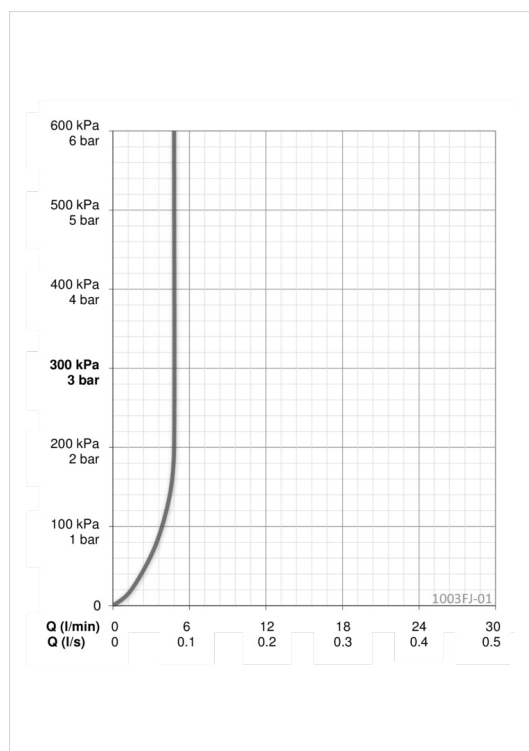

EAN: 6414150072345
static.oras.com/1003FJ-01

- Washbasin
- Deck mounted
- Chrome
- Water heater unit
- Litter filter(s)
- Flexible inlet pipes

Technical data

Flow properties

Flow-rate at 300 kPa (with flow controller) **0.08 l/s**

Technical properties

Hot water supply **max. +80°C**
Working pressure **50 - 1000 kPa**

Electronic properties

Electrical Connection **230 VAC**

Regulations

EMC Directive **C E VDE**
Noise class **I (ISO 3822)**
Protection class **IP 24**