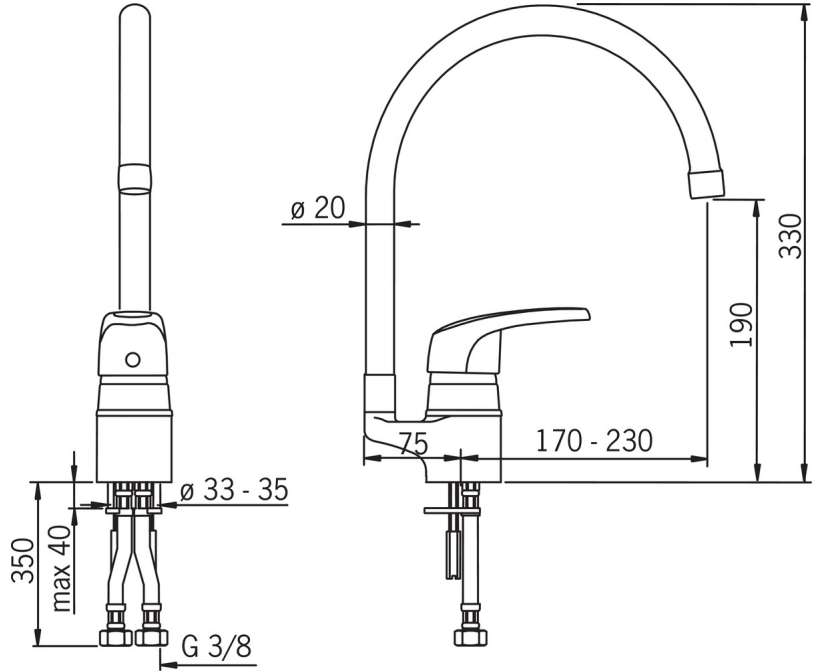

EAN: 6414150050787

www.oras.com/en/products/oras/product/1038FJ-01

- Kitchen
- Deck mounted
- Chrome
- Swivel range limiting option

Technical data

Flow properties

Flow-rate at 300 kPa	0.21 l/s
Pressure loss with flow (0.2 l/s)	270 kPa

Technical properties

Hot water supply	max. +80°C
Working pressure	50 - 1000 kPa

Regulations

Noise class	I (ISO 3822)
-------------	---------------------

Spare parts

SP1038J-01

	Name	Code
01	Covering cap, 93-	158270
02	Lever	600284V
03	Tightening nut	158726
04	Supporting plate, 100x60mm	158825
05	Bearing ring	159423/10
06	Bottom seal	159434
07	Aerator, M22x1	232201
08	Spout	159695V
09	Sealing kit	159499
10	X-sealing set	158735
11	Cartridge	158890
12	Extension screw kit, M6	158893
13	Fixing plates with nuts	158697
14	Fixing screw (10 pcs), M6x65	158747/10
15	Spout overturning stopper, 120°	159670/10
16	Spout overturning stopper, 60°/0°	159667V
16	Spout overturning stopper, 60°/0°	159667/10