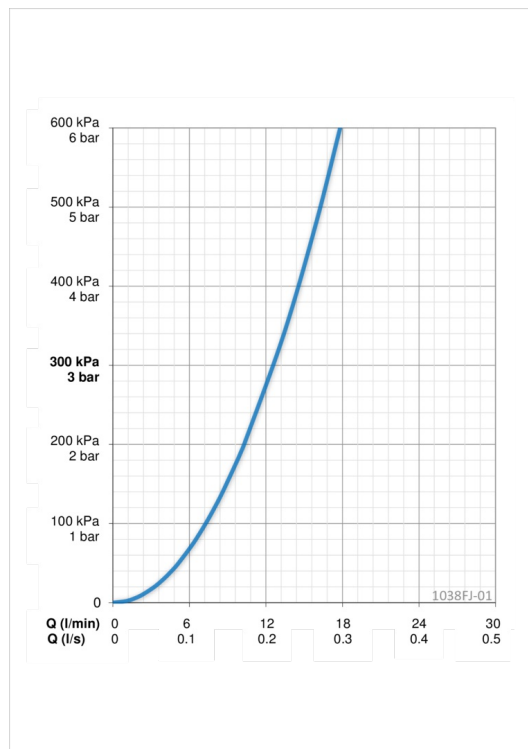

EAN: 6414150050787

www.oras.com/en/products/oras/product/1038FJ-01

- Kitchen
- Deck mounted
- Chrome
- Swivel range limiting option

Technical data

Flow properties

Flow-rate at 300 kPa	0.21 l/s
Pressure loss with flow (0.2 l/s)	270 kPa

Technical properties

Hot water supply	max. +80°C
Working pressure	50 - 1000 kPa

Regulations

Noise class	I (ISO 3822)
-------------	---------------------

Spare parts

SP1038J-01

	Name	Code
01	Covering cap, 93-	158270
02	Lever	600284V
03	Tightening nut	158726
04	Supporting plate, 100x60mm	158825
05	Bearing ring	159423/10
06	Bottom seal	159434
07	Aerator, M22x1	232201
08	Spout	159695V
09	Sealing kit	159499
10	X-sealing set	158735
11	Cartridge	158890
12	Extension screw kit, M6	158893
13	Fixing plates with nuts	158697
14	Fixing screw (10 pcs), M6x65	158747/10
15	Spout overturning stopper, 120°	159670/10
16	Spout overturning stopper, 60°/0°	159667V
16	Spout overturning stopper, 60°/0°	159667/10