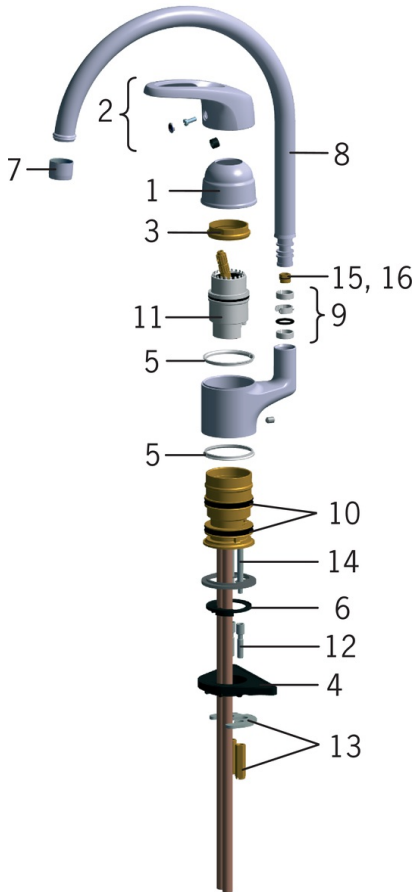

EAN: 6414150050787

www.oras.com/en/products/oras/product/1038FJ-01

- Kitchen
- Deck mounted
- Chrome
- Swivel range limiting option

Technical data

Flow properties

Flow-rate at 300 kPa	0.21 l/s
Pressure loss with flow (0.2 l/s)	270 kPa

Technical properties

Hot water supply	max. +80°C
Working pressure	50 - 1000 kPa

Regulations

Noise class	I (ISO 3822)
-------------	---------------------

Spare parts

SP1038J-01

	Name	Code
01	Covering cap, 93-	158270
02	Lever	600284V
03	Tightening nut	158726
04	Supporting plate, 100x60mm	158825
05	Bearing ring	159423/10
06	Bottom seal	159434
07	Aerator, M22x1	232201
08	Spout	159695V
09	Sealing kit	159499
10	X-sealing set	158735
11	Cartridge	158890
12	Extension screw kit, M6	158893
13	Fixing plates with nuts	158697
14	Fixing screw (10 pcs), M6x65	158747/10
15	Spout overturning stopper, 120°	159670/10
16	Spout overturning stopper, 60°/0°	159667V
16	Spout overturning stopper, 60°/0°	159667/10