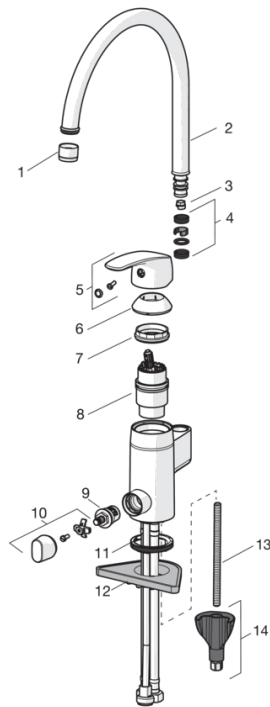

EAN: 6414150078958

[www.oras.com/en/products/oras/product/1039F](http://www.oras.com/en/products/oras/product/1039F)

Kitchen faucet with high spout and dishwasher valve with ceramic valve 90° rotation for ON/OFF. Spout's swing angle is factory preset at 120° (can be limited to 0° or 60°). There are also in-built limitation options for water temperature and maximum flow-rate. F = with flexible pipes

### Technical properties

Hot water supply	<b>max. +80°C</b>
Working pressure	<b>50 - 1000 kPa</b>
Connection size	<b>G3/8</b>
Projection	<b>178 mm</b>
Material	<b>brass</b>

## Spare parts

### SP1039F

	Name	Code
01	Aerator, M22x1	232201
02	Spout	159695V
03	Spout overturning stopper, 60°/0°	159667/10
03	Spout overturning stopper, 120°	159670/10
03	Spout overturning stopper, 60°/0°	159667V
04	Sealing kit	159499
05	Lever	602502V
06	Covering cap	602589V
07	Tightening nut	158726
08	Cartridge	158890
09	Headpart, G1/2	602600V
10	Handle for washing machine valve	602587V
11	Bottom seal	601971V
12	Supporting plate, 100x60mm	158825
13	Fixing screw, M8x1, L=130	1000780V
14	Fixing set	602610V