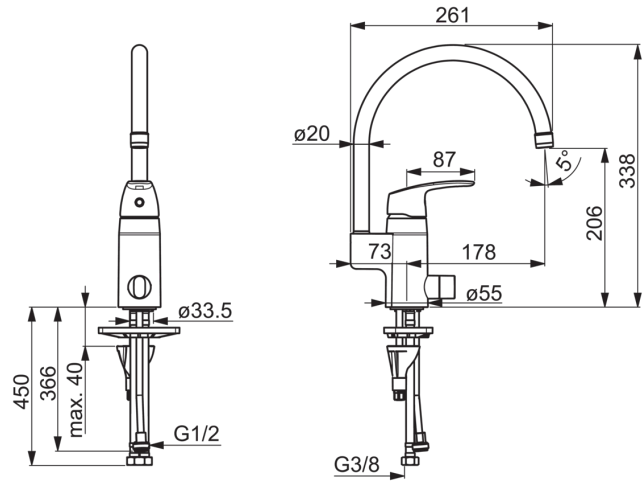

Spare parts

SP1039F

	Name	Code
01	Aerator, M22x1	232201
02	Spout	159695V
03	Spout overturning stopper, 60°/0°	159667/10
03	Spout overturning stopper, 120°	159670/10
03	Spout overturning stopper, 60°/0°	159667V
04	Sealing kit	159499
05	Lever	602502V
06	Covering cap	602589V
07	Tightening nut	158726
08	Cartridge	158890
09	Headpart, G1/2	602600V
10	Handle for washing machine valve	602587V
11	Bottom seal	601971V
12	Supporting plate, 100x60mm	158825
13	Fixing screw, M8x1, L=130	1000780V
14	Fixing set	602610V