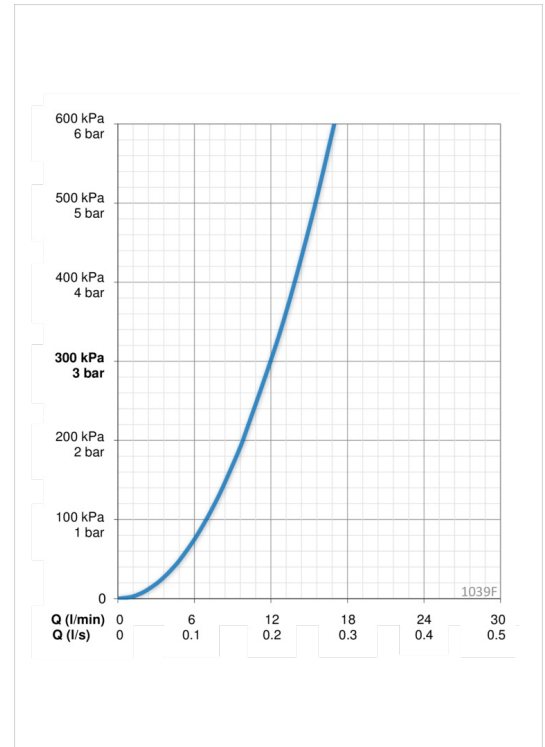

EAN: 6414150078958

www.oras.com/en/products/oras/product/1039F

Kitchen faucet with high spout and dishwasher valve with ceramic valve 90° rotation for ON/OFF. Spout's swing angle is factory preset at 120° (can be limited to 0° or 60°). There are also in-built limitation options for water temperature and maximum flow-rate. F = with flexible pipes

- Kitchen
- Single lever, top operated
- Deck mounted
- Chrome
- Swivel spout, Swivel range limiting option
- Mechanic stop valve for external equipment
- Single operating lever/handle, Hot/Cold symbols
- Limitation option for maximum temperature and flow-rate
- 40 mm ceramic cartridge for flow and temperature control
- 3S-installation system for safe and simple mounting

Technical data

Flow properties

Flow-rate at 300 kPa	0.2 l/s
Pressure loss with flow (0.2 l/s)	290 kPa

Technical properties

Hot water supply	max. +80°C
Working pressure	50 - 1000 kPa
Connection size	G3/8
Projection	178 mm
Material	brass

Regulations

EN standard	EN 817
Noise class	I (ISO 3822)

Type approvals

KIWA SE	1491