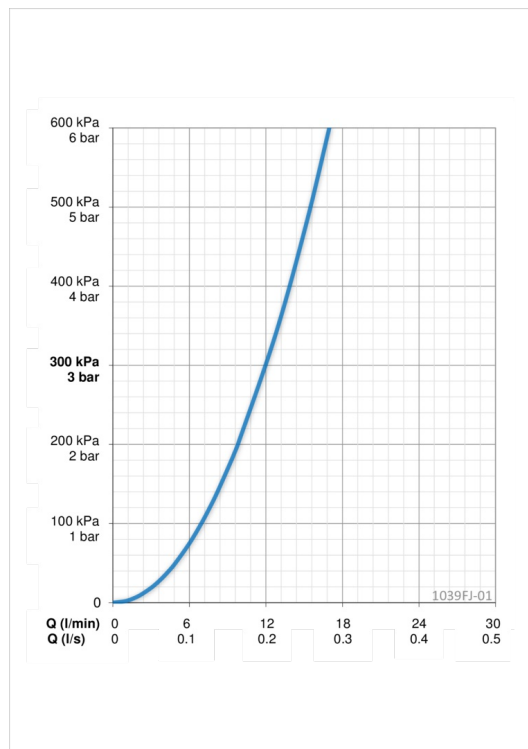

Technical data

Flow properties

Flow-rate at 300 kPa	0.2 l/s
Pressure loss with flow (0.2 l/s)	290 kPa

Technical properties

Hot water supply	max. +80°C
Working pressure	50 - 1000 kPa

Regulations

EN standard	EN 817
Noise class	I (ISO 3822)