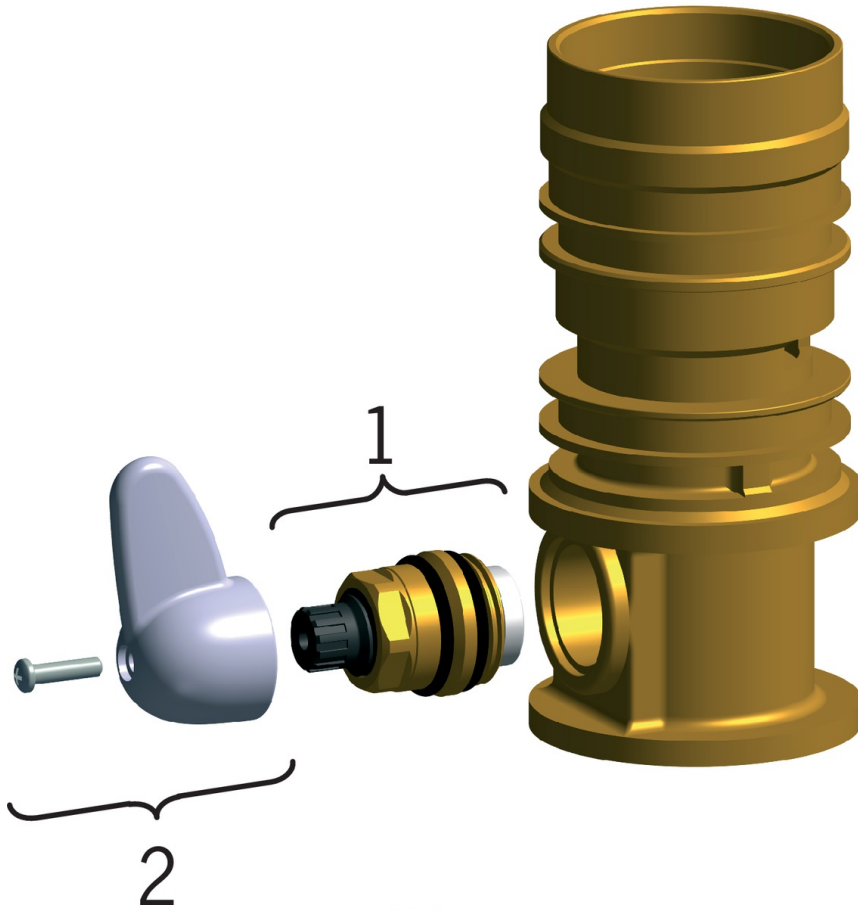

EAN: 6414150061080

www.oras.com/en/products/oras/product/1039FJ-01

- Kitchen
- Single-lever
- Deck mounted
- Chrome
- Swivel range limiting option
- Mechanic stop valve for external equipment
- Single operating lever/handle, Hot/Cold symbols

Technical data

Flow properties

Flow-rate at 300 kPa	0.2 l/s
Pressure loss with flow (0.2 l/s)	290 kPa

Technical properties

Hot water supply	max. +80°C
Working pressure	50 - 1000 kPa

Regulations

EN standard	EN 817
Noise class	I (ISO 3822)

Spare parts

SP0076

	Name	Code
01	Headpart	158203V
02	Wing handle with screws	158206V

SP1038J-01

	Name	Code
01	Covering cap, 93-	158270
02	Lever	600284V
03	Tightening nut	158726
04	Supporting plate, 100x60mm	158825
05	Bearing ring	159423/10
06	Bottom seal	159434
07	Aerator, M22x1	232201
08	Spout	159695V
09	Sealing kit	159499
10	X-sealing set	158735
11	Cartridge	158890
12	Extension screw kit, M6	158893
13	Fixing plates with nuts	158697
14	Fixing screw (10 pcs), M6x65	158747/10
15	Spout overturning stopper, 120°	159670/10
16	Spout overturning stopper, 60°/0°	159667V
16	Spout overturning stopper, 60°/0°	159667/10