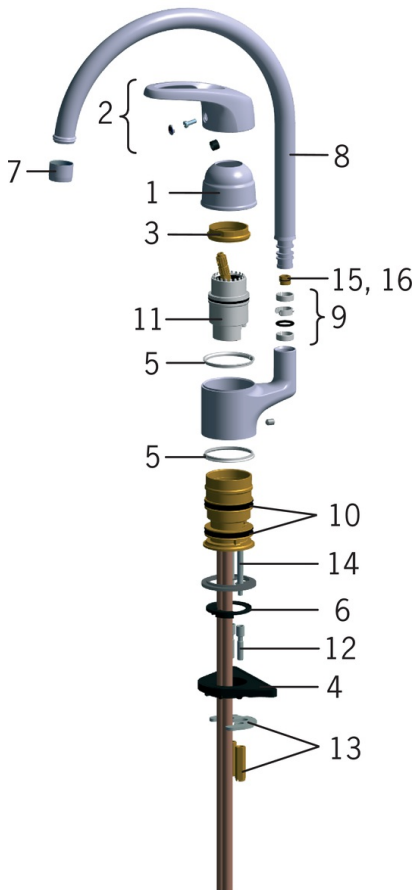

EAN: 6414150061080

www.oras.com/en/products/oras/product/1039FJ-01

- Kitchen
- Single-lever
- Deck mounted
- Chrome
- Swivel range limiting option
- Mechanic stop valve for external equipment
- Single operating lever/handle, Hot/Cold symbols

Technical data

Flow properties

Flow-rate at 300 kPa	0.2 l/s
Pressure loss with flow (0.2 l/s)	290 kPa

Technical properties

Hot water supply	max. +80°C
Working pressure	50 - 1000 kPa

Regulations

EN standard	EN 817
Noise class	I (ISO 3822)

Spare parts

SP0076

	Name	Code
01	Headpart	158203V
02	Wing handle with screws	158206V

SP1038J-01

	Name	Code
01	Covering cap, 93-	158270
02	Lever	600284V
03	Tightening nut	158726
04	Supporting plate, 100x60mm	158825
05	Bearing ring	159423/10
06	Bottom seal	159434
07	Aerator, M22x1	232201
08	Spout	159695V
09	Sealing kit	159499
10	X-sealing set	158735
11	Cartridge	158890
12	Extension screw kit, M6	158893
13	Fixing plates with nuts	158697
14	Fixing screw (10 pcs), M6x65	158747/10
15	Spout overturning stopper, 120°	159670/10
16	Spout overturning stopper, 60°/0°	159667V
16	Spout overturning stopper, 60°/0°	159667/10