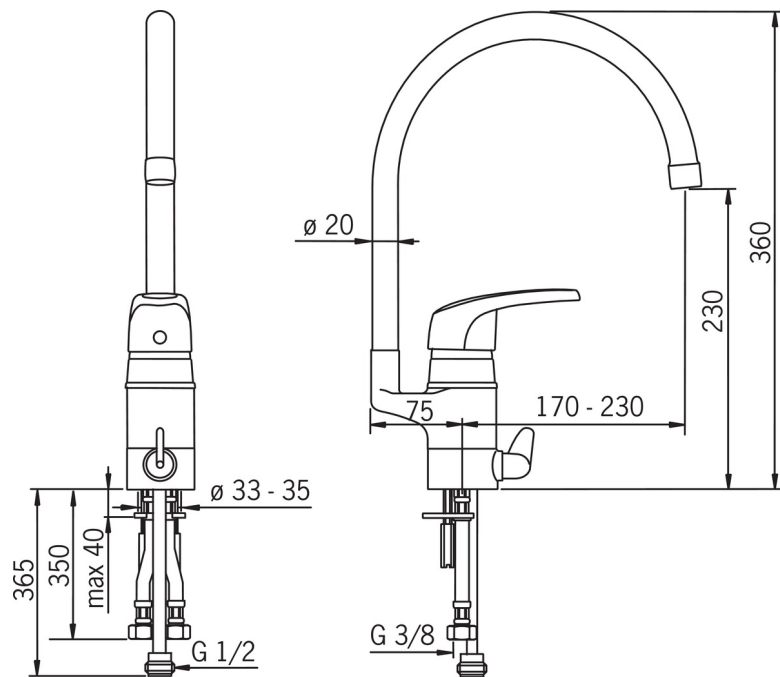

EAN: 6414150061080

www.oras.com/en/products/oras/product/1039FJ-01

- Kitchen
- Single-lever
- Deck mounted
- Chrome
- Swivel range limiting option
- Mechanic stop valve for external equipment
- Single operating lever/handle, Hot/Cold symbols

Technical data

Flow properties

Flow-rate at 300 kPa	0.2 l/s
Pressure loss with flow (0.2 l/s)	290 kPa

Technical properties

Hot water supply	max. +80°C
Working pressure	50 - 1000 kPa

Regulations

EN standard	EN 817
Noise class	I (ISO 3822)

Spare parts

SP0076

	Name	Code
01	Headpart	158203V
02	Wing handle with screws	158206V

SP1038J-01

	Name	Code
01	Covering cap, 93-	158270
02	Lever	600284V
03	Tightening nut	158726
04	Supporting plate, 100x60mm	158825
05	Bearing ring	159423/10
06	Bottom seal	159434
07	Aerator, M22x1	232201
08	Spout	159695V
09	Sealing kit	159499
10	X-sealing set	158735
11	Cartridge	158890
12	Extension screw kit, M6	158893
13	Fixing plates with nuts	158697
14	Fixing screw (10 pcs), M6x65	158747/10
15	Spout overturning stopper, 120°	159670/10
16	Spout overturning stopper, 60°/0°	159667V
16	Spout overturning stopper, 60°/0°	159667/10