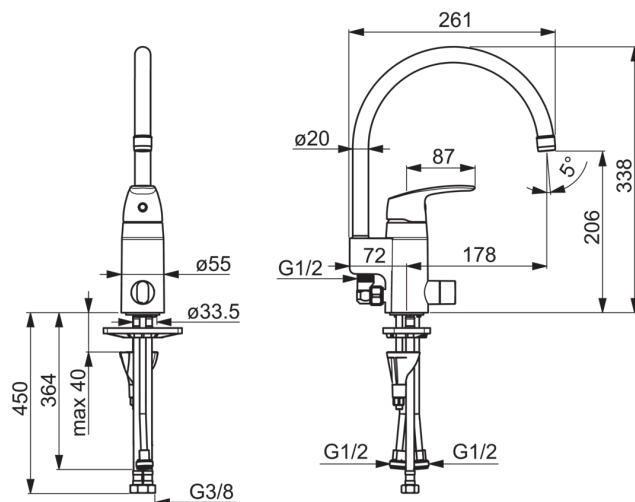

EAN: 6414150078972

www.oras.com/en/products/oras/product/1057F

Kitchen faucet with high spout and dishwasher valve with ceramic cartridge 90° rotation for ON/OFF. Extra outlet G1/2. Dishwasher connection floor or table dishwasher. Spout's swing angle is factory preset at 120° (can be limited to 0° or 60°). F = with flexible pipes

- Kitchen
- Single lever, top operated
- Deck mounted
- Chrome
- Swivel spout, Swivel range limiting option
- Mechanic stop valve for external equipment
- Single operating lever/handle, Hot/Cold symbols
- 40 mm ceramic cartridge for flow and temperature control
- 3S-installation system for safe and simple mounting

Technical data

Flow properties

Flow-rate at 300 kPa	0.21 l/s
Pressure loss with flow (0.2 l/s)	280 kPa

Technical properties

Hot water supply	max. +80°C
Working pressure	50 - 1000 kPa
Connection size	G3/8
Projection	178 mm
Material	brass

Regulations

EN standard	EN 817
Noise class	I (ISO 3822)

Type approvals

STF certificate	VTT-RTH-00090-17
-----------------	-------------------------

Spare parts

SP1039F

	Name	Code
01	Aerator, M22x1	232201
02	Spout	159695V
03	Spout overturning stopper, 60°/0°	159667/10
03	Spout overturning stopper, 120°	159670/10
03	Spout overturning stopper, 60°/0°	159667V
04	Sealing kit	159499
05	Lever	602502V
06	Covering cap	602589V
07	Tightening nut	158726
08	Cartridge	158890
09	Headpart, G1/2	602600V
10	Handle for washing machine valve	602587V
11	Bottom seal	601971V
12	Supporting plate, 100x60mm	158825
13	Fixing screw, M8x1, L=130	1000780V
14	Fixing set	602610V