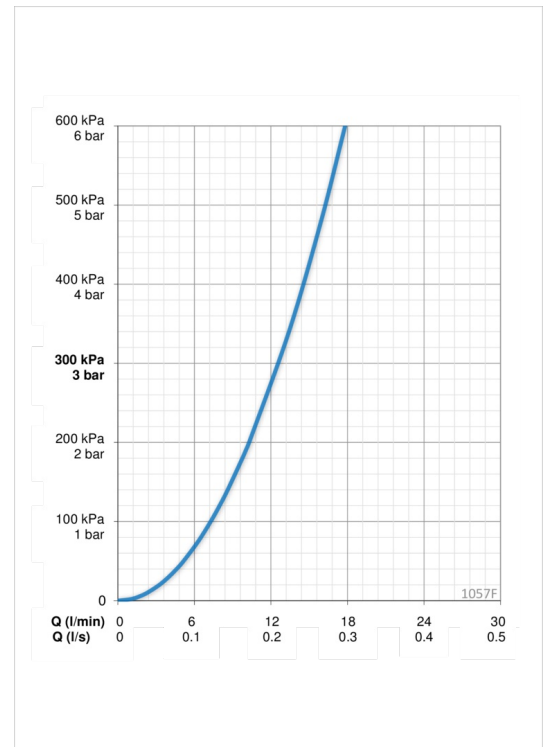

EAN: 6414150078972

www.oras.com/en/products/oras/product/1057F

Kitchen faucet with high spout and dishwasher valve with ceramic cartridge 90° rotation for ON/OFF. Extra outlet G1/2. Dishwasher connection floor or table dishwasher. Spout's swing angle is factory preset at 120° (can be limited to 0° or 60°). F = with flexible pipes

Technical data

Flow properties

Flow-rate at 300 kPa	0.21 l/s
Pressure loss with flow (0.2 l/s)	280 kPa

Technical properties

Hot water supply	max. +80°C
Working pressure	50 - 1000 kPa
Connection size	G3/8
Projection	178 mm
Material	brass

Regulations

EN standard	EN 817
Noise class	I (ISO 3822)

Type approvals

STF certificate	VTT-RTH-00090-17
-----------------	-------------------------

Spare parts

SP1039F

	Name	Code
01	Aerator, M22x1	232201
02	Spout	159695V
03	Spout overturning stopper, 60°/0°	159667/10
03	Spout overturning stopper, 120°	159670/10
03	Spout overturning stopper, 60°/0°	159667V
04	Sealing kit	159499
05	Lever	602502V
06	Covering cap	602589V
07	Tightening nut	158726
08	Cartridge	158890
09	Headpart, G1/2	602600V
10	Handle for washing machine valve	602587V
11	Bottom seal	601971V
12	Supporting plate, 100x60mm	158825
13	Fixing screw, M8x1, L=130	1000780V
14	Fixing set	602610V