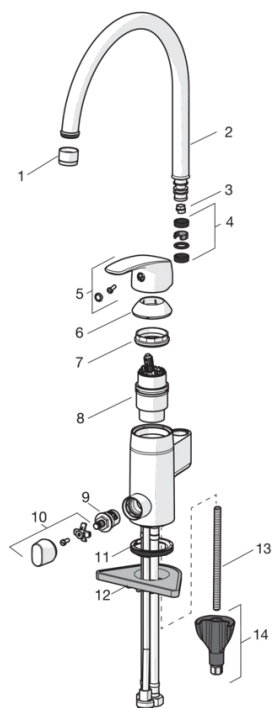

EAN: 6414150078972

www.oras.com/en/products/oras/product/1057F

Kitchen faucet with high spout and dishwasher valve with ceramic cartridge 90° rotation for ON/OFF. Extra outlet G1/2. Dishwasher connection floor or table dishwasher. Spout's swing angle is factory preset at 120° (can be limited to 0° or 60°). F = with flexible pipes

- Kitchen
- Single lever, top operated
- Deck mounted
- Chrome
- Swivel spout, Swivel range limiting option
- Mechanic stop valve for external equipment
- Single operating lever/handle, Hot/Cold symbols
- 40 mm ceramic cartridge for flow and temperature control
- 3S-installation system for safe and simple mounting

Technical data

Flow properties

Flow-rate at 300 kPa	0.21 l/s
Pressure loss with flow (0.2 l/s)	280 kPa

Technical properties

Hot water supply	max. +80°C
Working pressure	50 - 1000 kPa
Connection size	G3/8
Projection	178 mm
Material	brass

Regulations

EN standard	EN 817
Noise class	I (ISO 3822)

Type approvals

STF certificate	VTT-RTH-00090-17
-----------------	-------------------------

Spare parts

SP1039F

	Name	Code
01	Aerator, M22x1	232201
02	Spout	159695V
03	Spout overturning stopper, 60°/0°	159667/10
03	Spout overturning stopper, 120°	159670/10
03	Spout overturning stopper, 60°/0°	159667V
04	Sealing kit	159499
05	Lever	602502V
06	Covering cap	602589V
07	Tightening nut	158726
08	Cartridge	158890
09	Headpart, G1/2	602600V
10	Handle for washing machine valve	602587V
11	Bottom seal	601971V
12	Supporting plate, 100x60mm	158825
13	Fixing screw, M8x1, L=130	1000780V
14	Fixing set	602610V