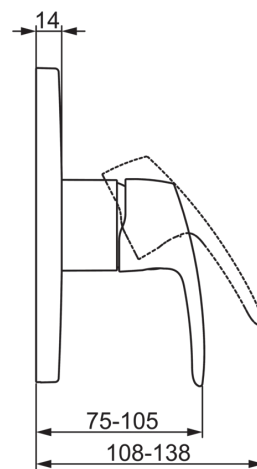

1064C Oras Safira - Cover part for shower faucet

EAN: 6414150079313

www.oras.com/en/products/oras/product/1064C

Cover part for shower faucet fitting to body part 2080/2081

- Shower
- Trim Kit
- Wall mounted for concealed unit
- Chrome
- 40 mm ceramic cartridge for flow and temperature control

Technical data

Technical properties

Hot water supply

max. +80°C

Working pressure

100 - 1000 kPa

Spare parts

SP1064C

	Name	Code
01	Functional unit	602648V
02	Cartridge	158890
03	Tightening nut	158726
04	O-ring, 23.47x2.62	602649V
05	Cover flange	602650V
06	Fixing part	602651V
07	Screw, M4.5x80	602652V
08	Cover sleeve	602637V
09	Screw, M4x8	601894V
10	Symbol plug	159020/10
11	Lever	602502V