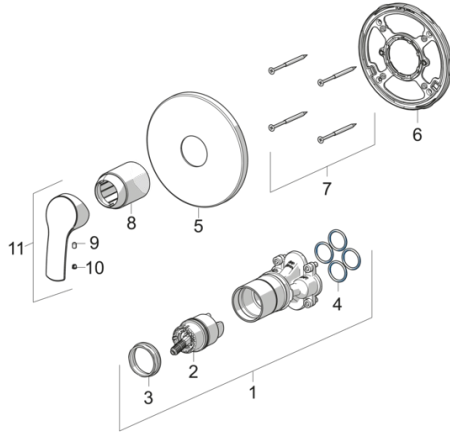

1064C Oras Safira - Cover part for shower faucet

EAN: 6414150079313

www.oras.com/en/products/oras/product/1064C

Cover part for shower faucet fitting to body part 2080/2081

- Shower
- Trim Kit
- Wall mounted for concealed unit
- Chrome
- 40 mm ceramic cartridge for flow and temperature control

Technical data

Technical properties

Hot water supply

max. +80°C

Working pressure

100 - 1000 kPa

Spare parts

SP1064C

	Name	Code
01	Functional unit	602648V
02	Cartridge	158890
03	Tightening nut	158726
04	O-ring, 23.47x2.62	602649V
05	Cover flange	602650V
06	Fixing part	602651V
07	Screw, M4.5x80	602652V
08	Cover sleeve	602637V
09	Screw, M4x8	601894V
10	Symbol plug	159020/10
11	Lever	602502V