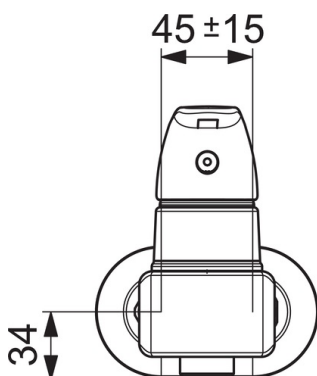

Regulations

EN standard	EN 817