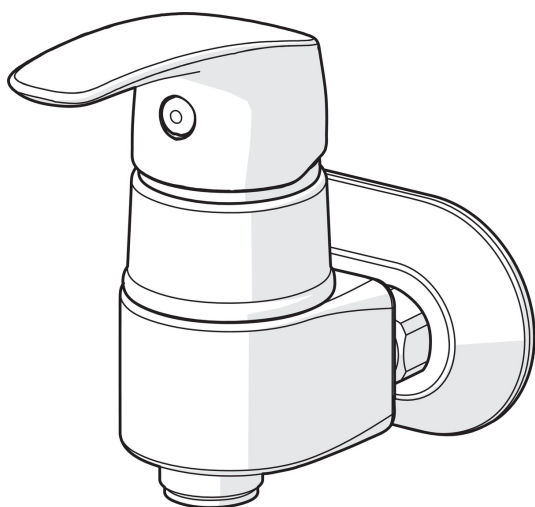

Regulations

EN standard	EN 817