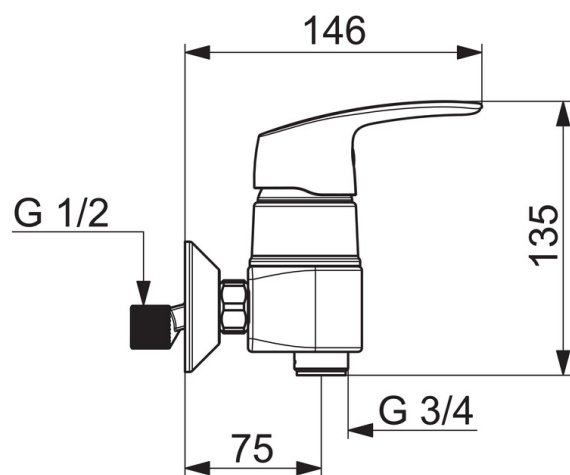

Regulations

EN standard	EN 817