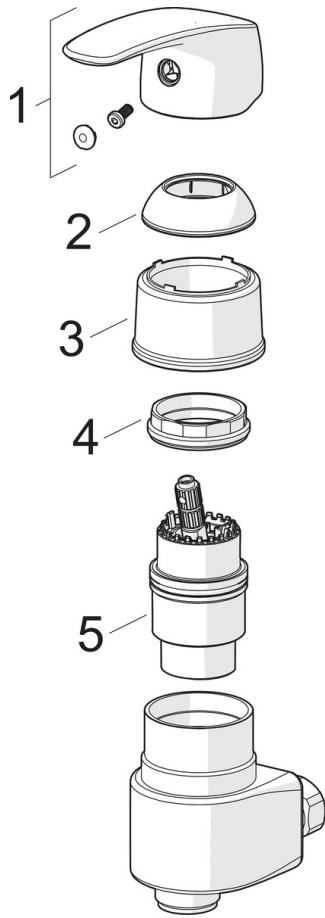

EAN: 6414150086113  
[static.oras.com/1069](http://static.oras.com/1069)

Shower faucet with eccentric unions, shower hose connection G3/4, 45cc.

There are also in-built limitation options for water temperature and maximum flow-rate.

- Shower solutions
- Single-lever
- Wall mounted
- Chrome
- Single operating lever/handle, Hot/Cold symbols
- Limitation option for maximum temperature and flow-rate
- $\varnothing$  40 mm ceramic cartridge for flow and temperature control

### Technical properties

Hot water supply	max. +80°C
Working pressure	50 - 1000 kPa
Installation width	cc45 mm

### SP1069

	<b>Name</b>	<b>Code</b>
01	Lever	602502V
02	Covering cap	602503V
03	Covering cap, 93-	159428
04	Tightening nut	158726
05	Cartridge	158890