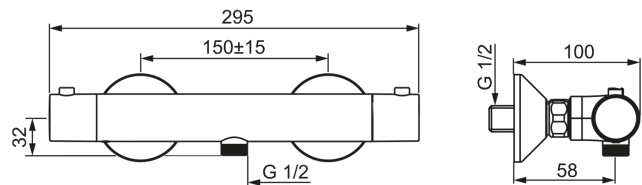

Technical data

Flow properties

Eco-flow at 300 kPa	0.18 l/s
Flow-rate at 300 kPa	0.25 l/s

Technical properties

Hot water supply	max. +80°C
Working pressure	100 - 1000 kPa

Regulations

EN standard	EN 1111
Noise class	I (ISO 3822)