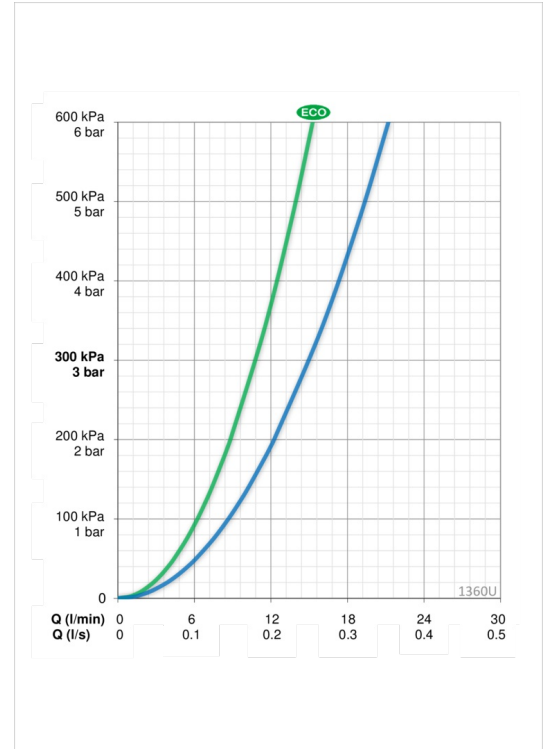

EAN: 6414150073359

www.oras.com/en/products/oras/product/1360U

Thermostatic shower faucet that reacts quickly and precisely to the changes of incoming water temperature and keeps the water temperature as selected. Temperature limiter in the handle. EcoFlow control. Includes eccentric unions and cover plates. Non-return valves and litter filters are included.

- Shower
- Thermostatic
- Wall mounted
- Chrome
- Eco flow
- safety stop against scalding at 38°C, Limitation option for maximum temperature
- Thermostatic cartridge that reacts quickly and precisely to changes in water temperature, Litter filter(s), Non-return valve(s)

Technical data

Flow properties

Eco-flow at 300 kPa	0.18 l/s
Flow-rate at 300 kPa	0.25 l/s

Technical properties

Hot water supply	max. +80°C
Working pressure	100 - 1000 kPa

Regulations

EN standard	EN 1111
Noise class	I (ISO 3822)