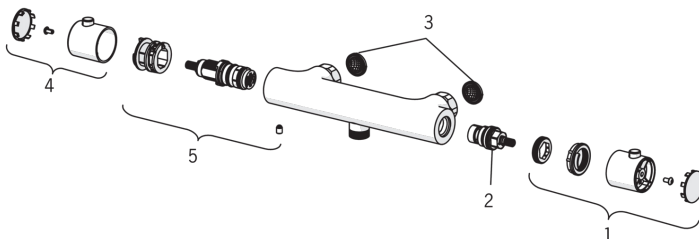

Spare parts

SP1360U

	Code
01	602102V
02	602105V
03	178375V
04	602106V
05	602107V