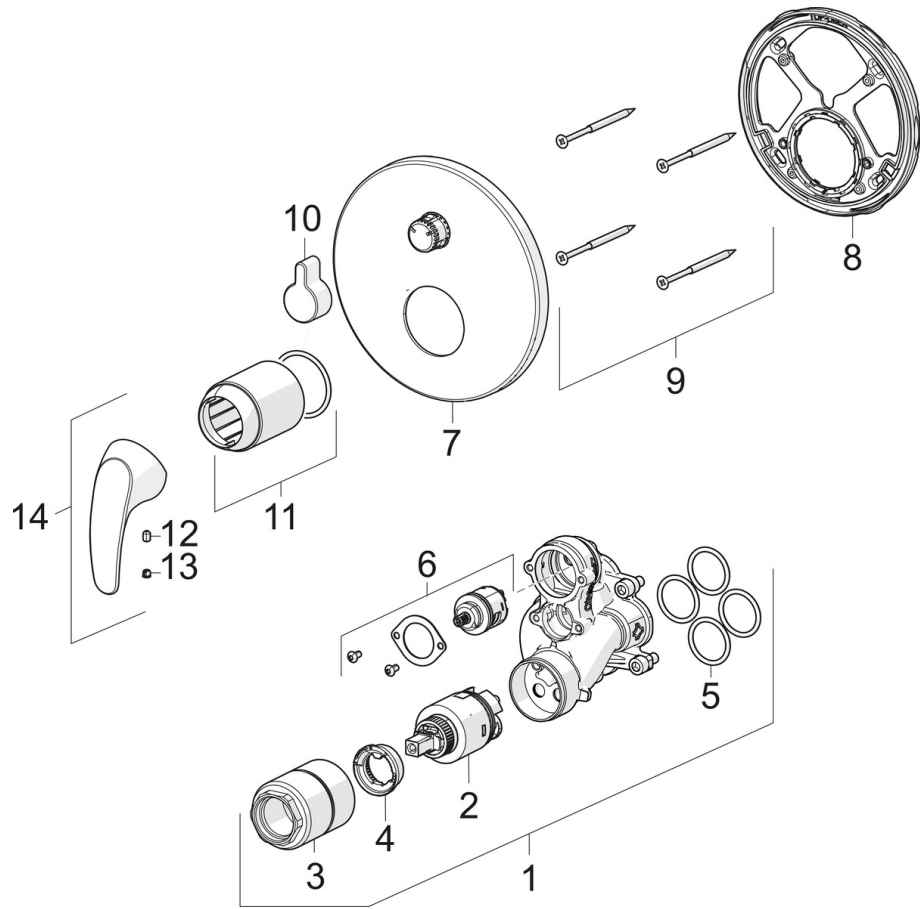

EAN: 6414150079436
static.oras.com/1443C

Cover part for concealed bath and shower faucet Oras Bluebox.

- Bath tub & Shower
- Single-lever, Trim Kit
- Concealed wall mounting
- Chrome
- Single operating lever/handle, Hot/Cold symbols
- Turn operated diverter
- Limitation option for maximum temperature and flow-rate
- \varnothing 35 mm ceramic cartridge for flow and temperature control
- Roundwallrosette

Technical data

Technical properties

Hot water supply	max. +80°C
Working pressure	100 - 1000 kPa
Material	Brass

Regulations

EN standard	EN 817
-------------	--------

SP1443C

	Name	Code
01	Functional unit, 3.5 Discontinued	602661V
02	Cartridge, 3.5 Classic	601969V
03	Screw sleeve, M38x1 Discontinued	602657V
04	Temperature adjustment limiter	601973V
05	O-ring, 23.47x2.62	602649V
06	Diverter and cartridge	198282V
07	Cover flange Discontinued	602654V
08	Fixing part Discontinued	602655V
09	Screw, M4.5x80 Discontinued	602652V
10	Diverter knob Discontinued	602014V
11	Covering cap	601990V
12	Screw, M5x8, SW2.5 Discontinued	602659V
13	Symbol plug Grey Discontinued	602660V
14	Lever	602510V