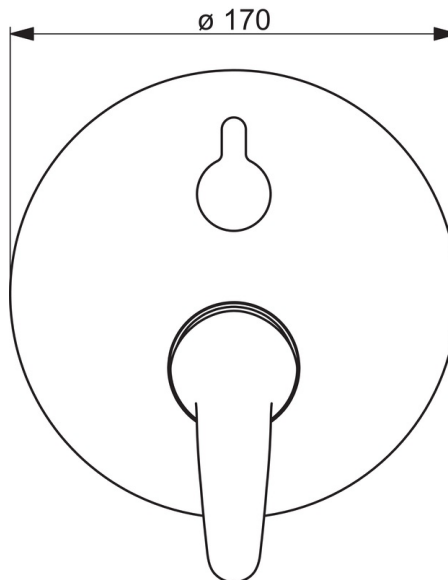

EAN: 6414150079436
static.oras.com/1443C

Cover part for concealed bath and shower faucet Oras Bluebox.

- Bath tub & Shower
- Single-lever, Trim Kit
- Concealed wall mounting
- Chrome
- Single operating lever/handle, Hot/Cold symbols
- Turn operated diverter
- Limitation option for maximum temperature and flow-rate
- \varnothing 35 mm ceramic cartridge for flow and temperature control
- Roundwallrosette

Technical data

Technical properties

Hot water supply	max. +80°C
Working pressure	100 - 1000 kPa
Material	Brass

Regulations

EN standard	EN 817
-------------	--------

SP1443C

	Name	Code
01	Functional unit, 3.5 Discontinued	602661V
02	Cartridge, 3.5 Classic	601969V
03	Screw sleeve, M38x1 Discontinued	602657V
04	Temperature adjustment limiter	601973V
05	O-ring, 23.47x2.62	602649V
06	Diverter and cartridge	198282V
07	Cover flange Discontinued	602654V
08	Fixing part Discontinued	602655V
09	Screw, M4.5x80 Discontinued	602652V
10	Diverter knob Discontinued	602014V
11	Covering cap	601990V
12	Screw, M5x8, SW2.5 Discontinued	602659V
13	Symbol plug Grey Discontinued	602660V
14	Lever	602510V