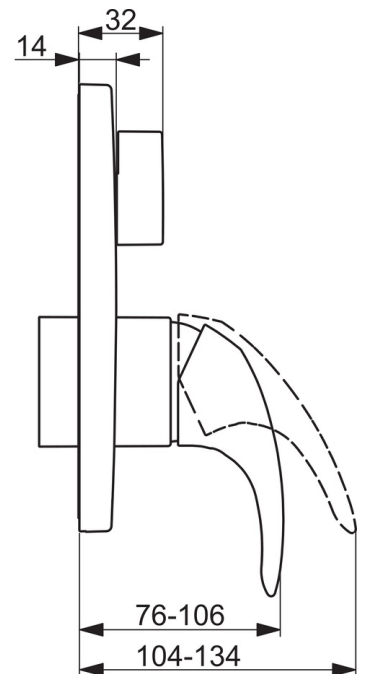

EAN: 6414150079436
static.oras.com/1443C

Cover part for concealed bath and shower faucet Oras Bluebox.

- Bath tub & Shower
- Single-lever, Trim Kit
- Concealed wall mounting
- Chrome
- Single operating lever/handle, Hot/Cold symbols
- Turn operated diverter
- Limitation option for maximum temperature and flow-rate
- \varnothing 35 mm ceramic cartridge for flow and temperature control
- Roundwallrosette

Technical data

Technical properties

Hot water supply	max. +80°C
Working pressure	100 - 1000 kPa
Material	Brass

Regulations

EN standard	EN 817
-------------	--------

SP1443C

	Name	Code
01	Functional unit, 3.5 Discontinued	602661V
02	Cartridge, 3.5 Classic	601969V
03	Screw sleeve, M38x1 Discontinued	602657V
04	Temperature adjustment limiter	601973V
05	O-ring, 23.47x2.62	602649V
06	Diverter and cartridge	198282V
07	Cover flange Discontinued	602654V
08	Fixing part Discontinued	602655V
09	Screw, M4.5x80 Discontinued	602652V
10	Diverter knob Discontinued	602014V
11	Covering cap	601990V
12	Screw, M5x8, SW2.5 Discontinued	602659V
13	Symbol plug Grey Discontinued	602660V
14	Lever	602510V