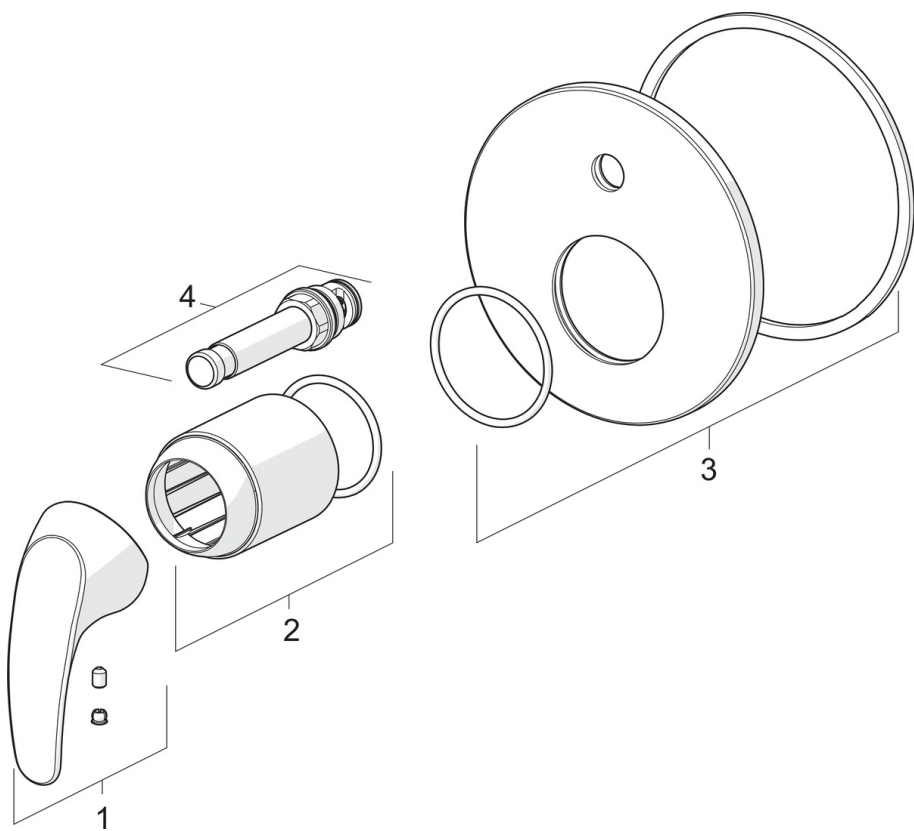

EAN: 6414150089275
static.oras.com/1484

Cover part for bath and shower faucet. Round rosette \varnothing 130mm. For Oras concealed body 2327.

- Bath tub & Shower
- Single-lever, Trim Kit
- Concealed wall mounting
- Chrome
- Single operating lever/handle, Hot/Cold symbols
- Push operated diverter
- Limitation option for maximum temperature and flow-rate
- Roundwallrosette

Technical data

Technical properties

Hot water supply	max. +80°C
Working pressure	100 - 1000 kPa

Regulations

EN standard	EN 817
-------------	--------

Spare parts

SP1484

	Name	Code
01	Lever	602510V
02	Covering cap	601990V
03	Cover plate, d 130 mm	1001014V
04	Diverter	1003582V