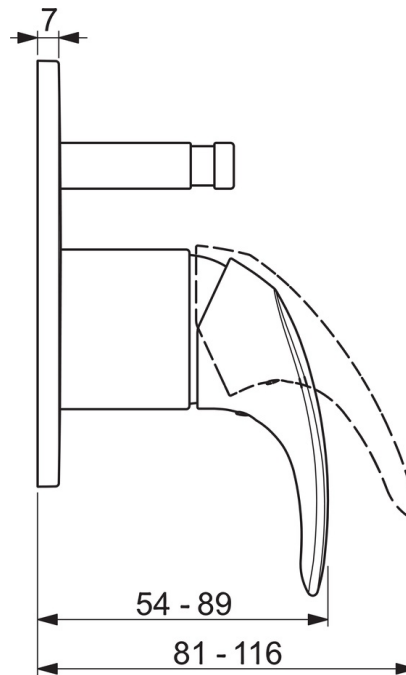

EAN: 6414150089275
static.oras.com/1484

Cover part for bath and shower faucet. Round rosette \varnothing 130mm. For Oras concealed body 2327.

- Bath tub & Shower
- Single-lever, Trim Kit
- Concealed wall mounting
- Chrome
- Single operating lever/handle, Hot/Cold symbols
- Push operated diverter
- Limitation option for maximum temperature and flow-rate
- Roundwallrosette

Technical data

Technical properties

Hot water supply	max. +80°C
Working pressure	100 - 1000 kPa

Regulations

EN standard	EN 817
-------------	--------

Spare parts

SP1484

	Name	Code
01	Lever	602510V
02	Covering cap	601990V
03	Cover plate, d 130 mm	1001014V
04	Diverter	1003582V