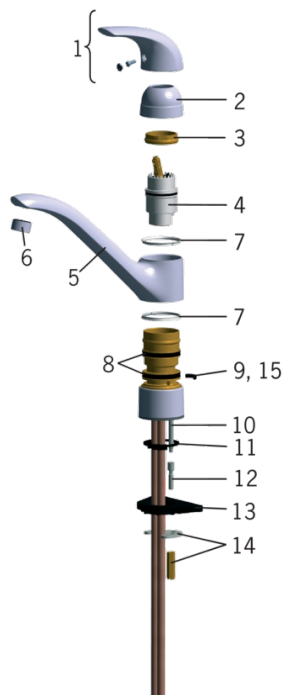

EAN: 6414150050183

www.oras.com/en/products/oras/product/1725

Kitchen faucet with dishwasher valve. Swivel spout and aerator. Spout's swing angle is factory preset at 100° (can be limited to 40°-80°). In-built limitation options for water temperature and maximum flow-rate.

- Kitchen
- Single lever
- Deck mounted
- Chrome
- Swivel spout

Technical data

Flow properties

Flow-rate at 300 kPa	0.27 l/s
Pressure loss with flow (0.2 l/s)	160 kPa

Technical properties

Hot water supply	max. +80°C
Working pressure	50 - 1000 kPa
Material	brass

Regulations

Noise class	I (ISO 3822)
-------------	---------------------

Spare parts

SP0096

	Code
01	158203V
02	159015V

SP0102

	Code
01	159012V-60
01	159012V
02	159014V
03	158726
04	158890
05	159005V
06	232210
07	159423/10
08	158735
09	159426/10
10	158747/10
11	159434
12	158893
13	158825
14	158697
15	159430/10