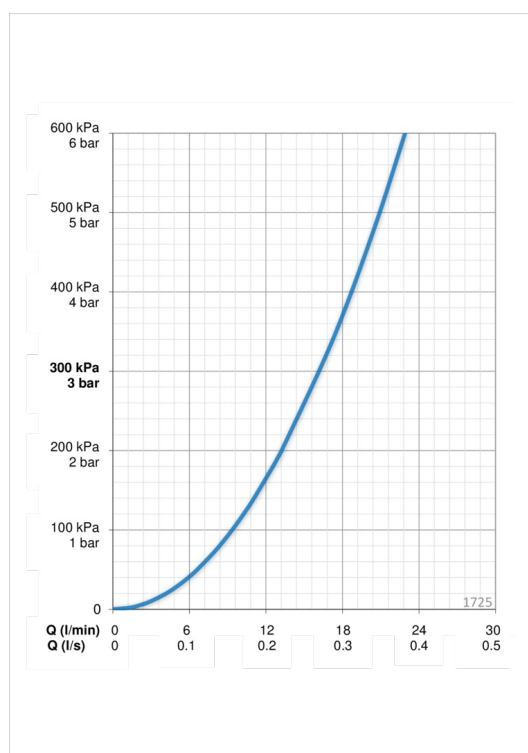

EAN: 6414150050183

www.oras.com/en/products/oras/product/1725

Kitchen faucet with dishwasher valve. Swivel spout and aerator. Spout's swing angle is factory preset at 100° (can be limited to 40°-80°). In-built limitation options for water temperature and maximum flow-rate.

- Kitchen
- Single lever
- Deck mounted
- Chrome
- Swivel spout

Technical data

Flow properties

Flow-rate at 300 kPa	0.27 l/s
Pressure loss with flow (0.2 l/s)	160 kPa

Technical properties

Hot water supply	max. +80°C
Working pressure	50 - 1000 kPa
Material	brass

Regulations

Noise class	I (ISO 3822)