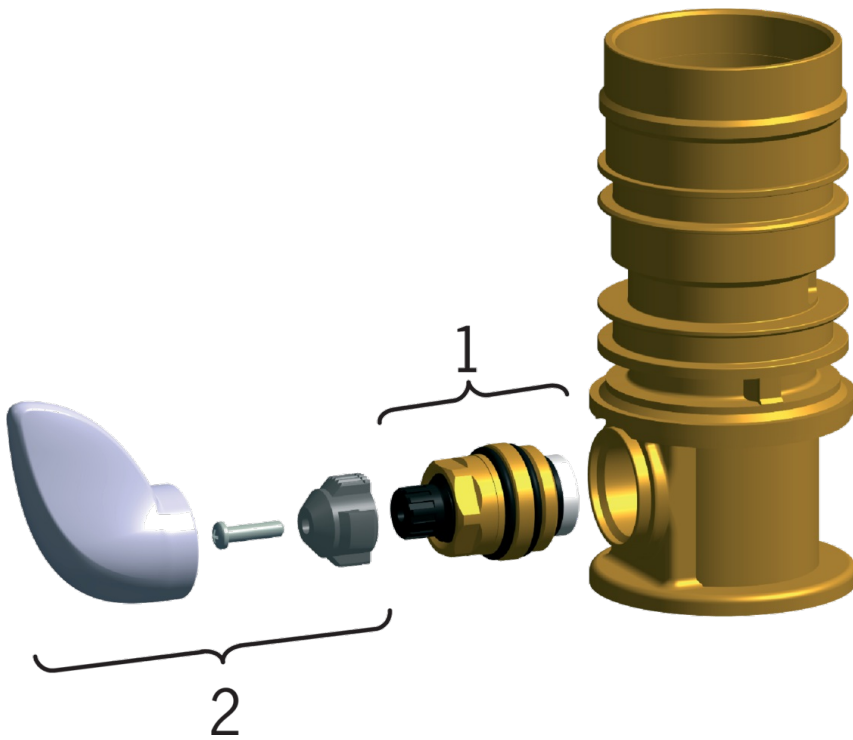

EAN: 6414150050183

www.oras.com/en/products/oras/product/1725

Kitchen faucet with dishwasher valve. Swivel spout and aerator. Spout's swing angle is factory preset at 100° (can be limited to 40°-80°). In-built limitation options for water temperature and maximum flow-rate.

- Kitchen
- Single lever
- Deck mounted
- Chrome
- Swivel spout

Technical data

Flow properties

Flow-rate at 300 kPa	0.27 l/s
Pressure loss with flow (0.2 l/s)	160 kPa

Technical properties

Hot water supply	max. +80°C
Working pressure	50 - 1000 kPa
Material	brass

Regulations

Noise class	I (ISO 3822)
-------------	---------------------

Spare parts

SP0096

	Code
01	158203V
02	159015V

SP0102

	Code
01	159012V-60
01	159012V
02	159014V
03	158726
04	158890
05	159005V
06	232210
07	159423/10
08	158735
09	159426/10
10	158747/10
11	159434
12	158893
13	158825
14	158697
15	159430/10