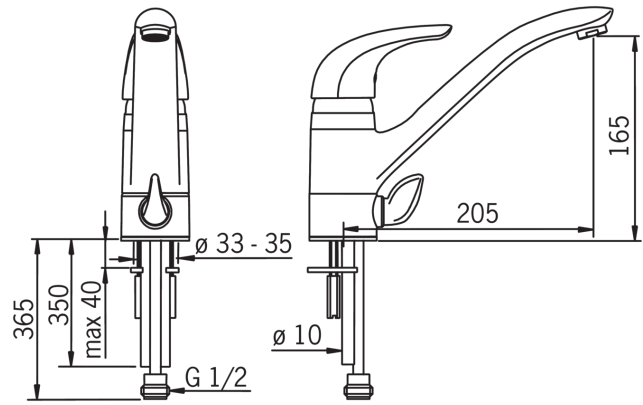

EAN: 6414150050183

www.oras.com/en/products/oras/product/1725

Kitchen faucet with dishwasher valve. Swivel spout and aerator. Spout's swing angle is factory preset at 100° (can be limited to 40°-80°). In-built limitation options for water temperature and maximum flow-rate.

- Kitchen
- Single lever
- Deck mounted
- Chrome
- Swivel spout

Technical data

Flow properties

Flow-rate at 300 kPa	0.27 l/s
Pressure loss with flow (0.2 l/s)	160 kPa

Technical properties

Hot water supply	max. +80°C
Working pressure	50 - 1000 kPa
Material	brass

Regulations

Noise class	I (ISO 3822)
-------------	---------------------

Spare parts

SP0096

	Code
01	158203V
02	159015V

SP0102

	Code
01	159012V-60
01	159012V
02	159014V
03	158726
04	158890
05	159005V
06	232210
07	159423/10
08	158735
09	159426/10
10	158747/10
11	159434
12	158893
13	158825
14	158697
15	159430/10