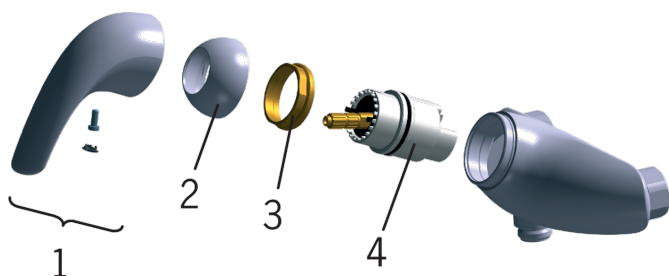

EAN: 6414150049996

www.oras.com/en/products/oras/product/1760U-60

Shower faucet body.

In-built limitation options for water temperature and maximum flow-rate.

- Shower
- Wall mounted
- Satin

Technical data

Spare parts

SP0105

	Code
01	159012V-60
01	159012V
02	159013V
03	158726
04	158890