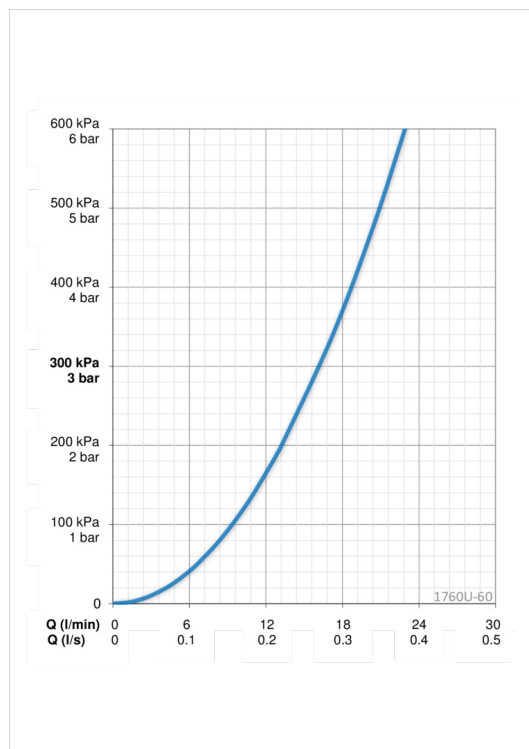

EAN: 6414150049996

www.oras.com/en/products/oras/product/1760U-60

Shower faucet body.

In-built limitation options for water temperature and maximum flow-rate.

- Shower
- Wall mounted
- Satin

Technical data

Flow properties

Flow-rate at 300 kPa	0.27 l/s
Pressure loss with flow (0.2 l/s)	155 kPa

Technical properties

Hot water supply	max. +80°C
Working pressure	50 - 1000 kPa

Regulations

Noise class	II (ISO 3822)
-------------	----------------------