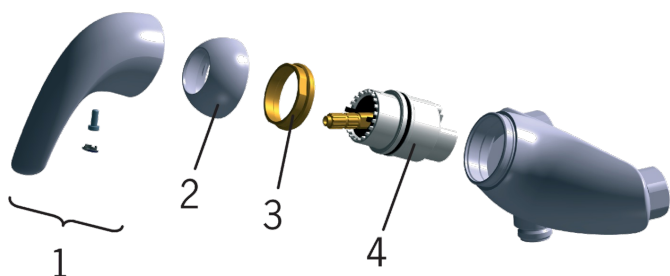

Rezerves daļas

SP0105

	Nosaukums	Kods
01	Rokturis Satīns	159012V-60
01	Rokturis	159012V
02	Slēgbļodiņa	159013V
03	Uzgrieznis	158726
04	Kasete	158890