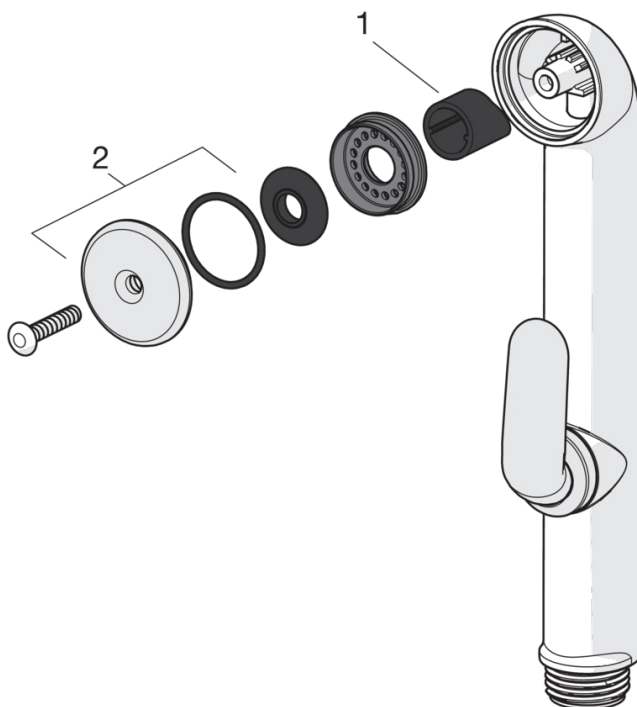

SP0035

	Name	Code
01	Shutter sealing (10 pcs)	249302/10
02	Strainer with O-rings	249690