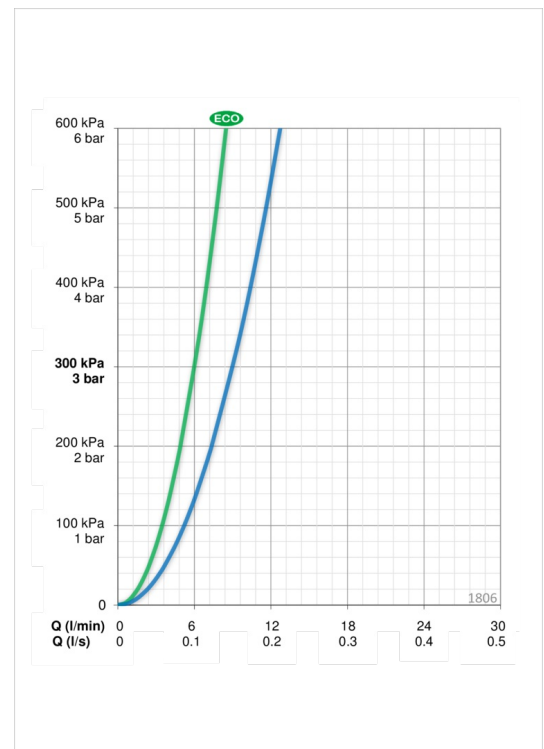

EAN: 4007536246014

www.oras.com/en/products/oras/product/1806

Washbasin faucet with pop-up waste and Bidetta hand shower. Fixed spout and aerator. Shower hose 1.5 m, wall bracket. Firm two-component lever is equipped with an eco-button for limiting water temperature and flow-rate, which can be bypassed by pressing the button.

- Bathroom
- Single lever, top operated, Bidetta
- Deck mounted
- Chrome
- Fixed spout
- HONEYCOMB® - improved lime protection
- Eco feature for water flow, Single operating lever/handle, Hot/Cold symbols
- Pop-up waste with draw-rod
- Shower holder, Shower hose (1500 mm)
- Bidetta hand shower

Technical data

Flow properties

Eco-flow at 300 kPa	0.1 l/s
Flow-rate at 300 kPa	0.15 l/s
Pressure loss with flow (0.1 l/s)	130 kPa

Technical properties

Hot water supply	max. +80°C
Working pressure	50 - 1000 kPa
Material	brass

Regulations

EN standard	EN 817
Noise class	I (ISO 3822)

Type approvals

STF certificate	STF VTT-01355-08