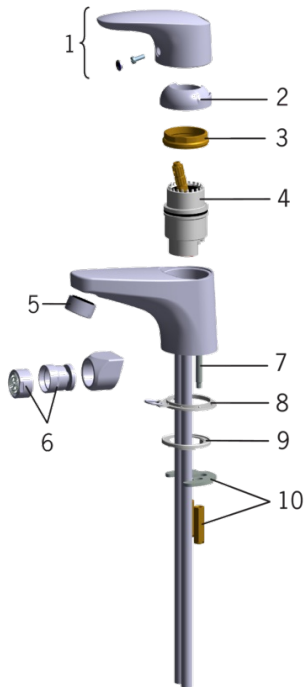

EAN: 4007536246014

[www.oras.com/en/products/oras/product/1806](http://www.oras.com/en/products/oras/product/1806)

Washbasin faucet with pop-up waste and Bidetta hand shower. Fixed spout and aerator. Shower hose 1.5 m, wall bracket. Firm two-component lever is equipped with an eco-button for limiting water temperature and flow-rate, which can be bypassed by pressing the button.

- Bathroom
- Single lever, top operated, Bidetta
- Deck mounted
- Chrome
- Fixed spout
- HONEYCOMB® - improved lime protection
- Eco feature for water flow, Single operating lever/handle, Hot/Cold symbols
- Pop-up waste with draw-rod
- Shower holder, Shower hose (1500 mm)
- Bidetta hand shower

### Technical properties

Hot water supply	<b>max. +80°C</b>
Working pressure	<b>50 - 1000 kPa</b>
Material	<b>brass</b>

### SP1800

	<b>Name</b>	<b>Code</b>
01	Lever	159319V
02	Limiting cup	159346V
03	Tightening nut	158726
04	Cartridge	158890
05	Aerator, M24 x 1 STD HC A	232211
06	Aerator with ball joint, M24x1/M24x1	232511
07	Fixing screw (10 pcs), M6x55	158727/10
08	Washer with chain holder	158193
09	Washer set	159425/10
10	Fixing plates with nuts	158697