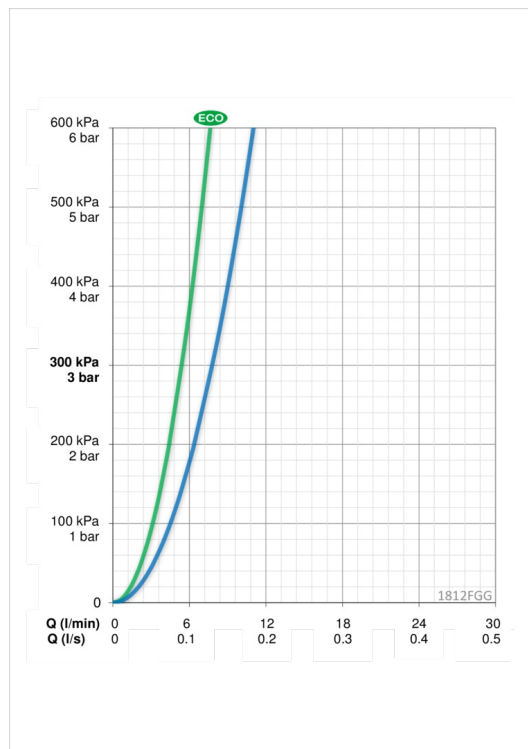

EAN: 6414150090080

www.oras.com/en/products/oras/product/1812FGG

Washbasin faucet with Bidetta hand shower. Fixed spout and aerator. Shower hose 1.75 m, wall bracket. Lever is equipped with an eco-button for limiting water temperature and flow-rate, which can be bypassed by pressing the button. Flow rate 0,09 / 0,12 l/s (eco/standard). With flexible pipes.

- Bathroom
- Single lever, top operated, Bidetta
- Deck mounted
- Chrome
- Fixed spout
- HONEYCOMB® - improved lime protection
- Single operating lever/handle, Hot/Cold symbols, Eco feature for water flow
- Shower holder, Shower hose (1750 mm)
- Bidetta hand shower

Technical data

Flow properties

Eco-flow at 300 kPa	0.09 l/s
Flow-rate at 300 kPa	0.13 l/s
Pressure loss with flow (0.1 l/s)	190 kPa

Technical properties

Hot water supply	max. +80°C
Working pressure	50 - 1000 kPa
Connection size	G3/8
Projection	107 mm
Material	brass

Regulations

EN standard	EN 817
Noise class	I (ISO 3822)