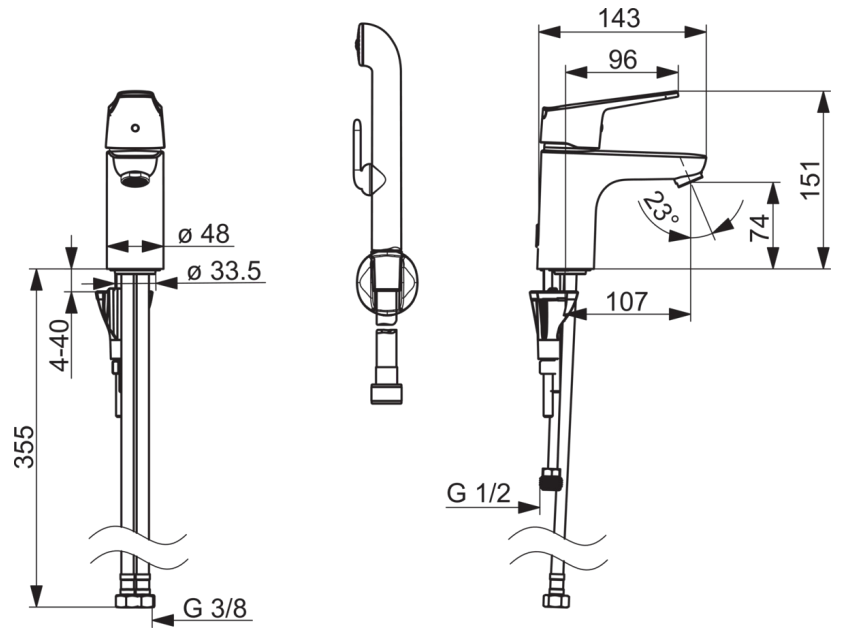

Spare parts

SP0035

	Name	Code
01	Shutter sealing (10 pcs)	249302/10
02	Strainer with O-rings	249690