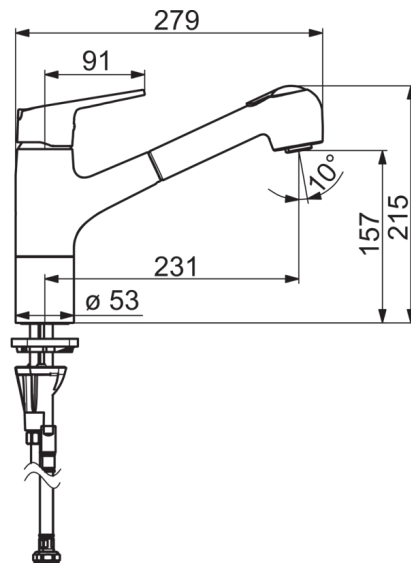

Spare parts

SP1832FG

	Name	Code
01	Lever	1000935V
02	Limiter	1004821V
03	Covering cap	602589V
04	Tightening nut	158726
05	Cartridge	158890
06	Hand shower	126010
07	Shower hose, L=1500	600533V
08	Bottom seal, d 28 mm	159431/10
09	Supporting plate, 100x60mm	158825
10	Fixing screw, M8x1, L=130	1000780V
11	Fixing set	602610V