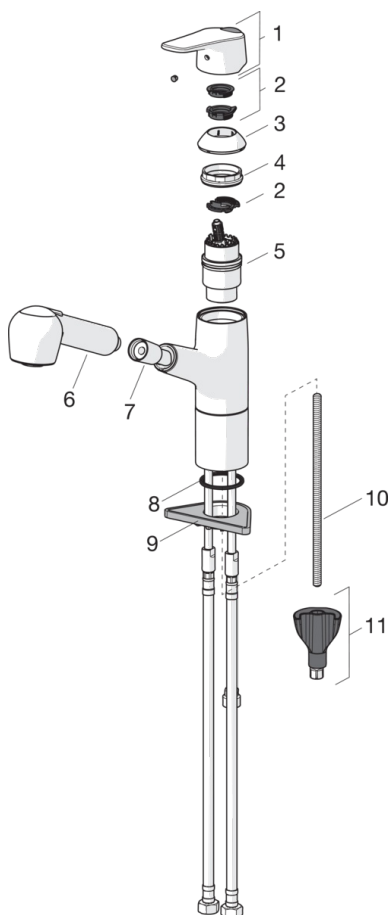

EAN: 6414150089589

[www.oras.com/en/products/oras/product/1832FG](http://www.oras.com/en/products/oras/product/1832FG)

Kitchen faucet with pull-out spout. Swivel spout with pull-out spout/spray and aerator. Spout's pull-out length can be fixed. Spout's swing angle is factory preset at 120° (can be limited to 40°-80°). Lever is equipped with an eco-button for limiting flow-rate, which can be bypassed by pressing the button. With flexible pipes.

- Kitchen
- Single lever, top operated
- Deck mounted
- Chrome
- Swivel spout
- HONEYCOMB® - improved lime protection
- Single operating lever/handle, Eco feature for water flow, Hot/Cold symbols
- Pull-out hand spray
- Limitation option for maximum temperature and flow-rate
- 40 mm ceramic cartridge for flow and temperature control
- 3S-installation system for safe and simple mounting

### Technical properties

Hot water supply	<b>max. +80°C</b>
Working pressure	<b>50 - 1000 kPa</b>
Connection size	<b>G3/8</b>
Projection	<b>231 mm</b>
Material	<b>brass</b>

### SP1832FG

	Name	Code
01	Lever	1000935V
02	Limiter	1004821V
03	Covering cap	602589V
04	Tightening nut	158726
05	Cartridge	158890
06	Hand shower	126010
07	Shower hose, L=1500	600533V
08	Bottom seal, d 28 mm	159431/10
09	Supporting plate, 100x60mm	158825
10	Fixing screw, M8x1, L=130	1000780V
11	Fixing set	602610V