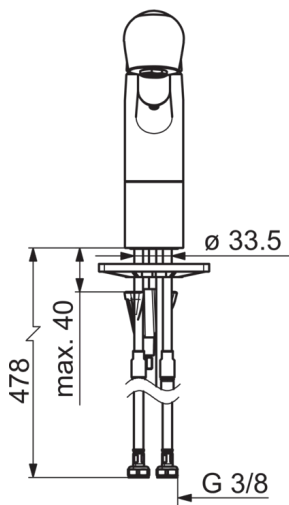

Spare parts

SP1832FG

	Name	Code
01	Lever	1000935V
02	Limiter	1004821V
03	Covering cap	602589V
04	Tightening nut	158726
05	Cartridge	158890
06	Hand shower	126010
07	Shower hose, L=1500	600533V
08	Bottom seal, d 28 mm	159431/10
09	Supporting plate, 100x60mm	158825
10	Fixing screw, M8x1, L=130	1000780V
11	Fixing set	602610V