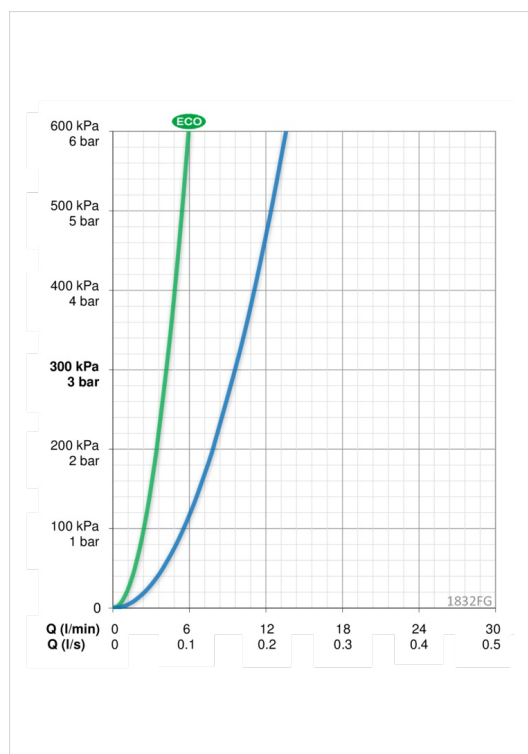

EAN: 6414150089589

www.oras.com/en/products/oras/product/1832FG

Kitchen faucet with pull-out spout. Swivel spout with pull-out spout/spray and aerator. Spout's pull-out length can be fixed. Spout's swing angle is factory preset at 120° (can be limited to 40°-80°). Lever is equipped with an eco-button for limiting flow-rate, which can be bypassed by pressing the button. With flexible pipes.

- Kitchen
- Single lever, top operated
- Deck mounted
- Chrome
- Swivel spout
- HONEYCOMB® - improved lime protection
- Single operating lever/handle, Eco feature for water flow, Hot/Cold symbols
- Pull-out hand spray
- Limitation option for maximum temperature and flow-rate
- 40 mm ceramic cartridge for flow and temperature control
- 3S-installation system for safe and simple mounting

Technical data

Flow properties

Eco-flow at 300 kPa	0.07 l/s
Flow-rate at 300 kPa	0.16 l/s
Pressure loss with flow (0.1 l/s)	90 kPa

Technical properties

Hot water supply	max. +80°C
Working pressure	50 - 1000 kPa
Connection size	G3/8
Projection	231 mm
Material	brass

Regulations

EN standard	EN 817
Noise class	I (ISO 3822)