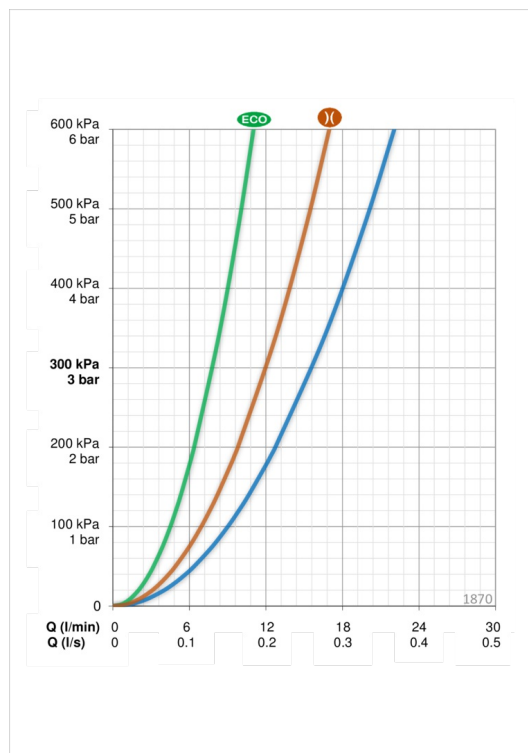

- Shower
- Single lever, top operated
- Wall mounted
- Chrome
- Single operating lever/handle, Eco feature for water flow, Hot/Cold symbols
- Limitation option for maximum temperature and flow-rate
- 40 mm ceramic cartridge for flow and temperature control
- Silencer(s)

Technical data

Flow properties

Eco-flow at 300 kPa	0.13 l/s
Flow-rate at 300 kPa	0.26 l/s
Flow-rate at 300 kPa (with flow reducers)	0.2 l/s
Pressure loss 0.2 l/s (with flow reducers)	300 kPa
Pressure loss with flow (0.2 l/s)	180 kPa

Technical properties

Hot water supply	max. +80°C
Working pressure	50 - 1000 kPa

Regulations

EN standard	EN 817
Noise class 0.2 l/s	I (ISO 3822) Oras lab.

Type approvals

STF certificate	STF VTT-RTH-00100-11
-----------------	-----------------------------