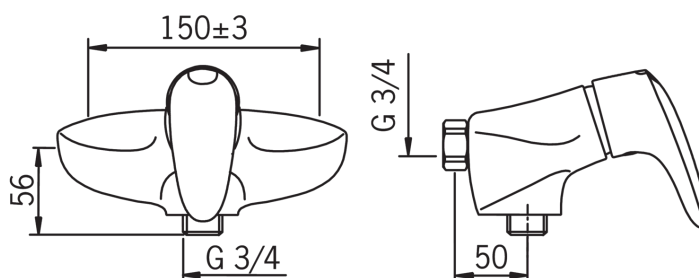

EAN: 6414150040481

www.oras.com/en/products/oras/product/1870

Shower faucet with firm two-component lever is equipped with an eco-button for limiting water temperature and flow-rate, which can be bypassed by pressing the button.

- Shower
- Single lever, top operated
- Wall mounted
- Chrome
- Single operating lever/handle, Eco feature for water flow, Hot/Cold symbols
- Limitation option for maximum temperature and flow-rate
- 40 mm ceramic cartridge for flow and temperature control
- Silencer(s)

Technical data

Flow properties

Eco-flow at 300 kPa	0.13 l/s
Flow-rate at 300 kPa	0.26 l/s
Flow-rate at 300 kPa (with flow reducers)	0.2 l/s
Pressure loss 0.2 l/s (with flow reducers)	300 kPa
Pressure loss with flow (0.2 l/s)	180 kPa

Technical properties

Hot water supply	max. +80°C
Working pressure	50 - 1000 kPa

Regulations

EN standard	EN 817
Noise class 0.2 l/s	I (ISO 3822) Oras lab.

Type approvals

STF certificate	STF VTT-RTH-00100-11