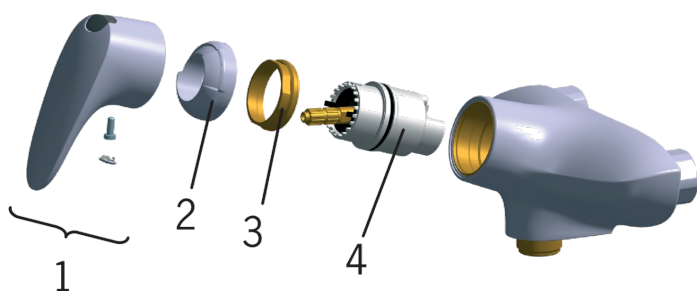

EAN: 6414150040481

www.oras.com/en/products/oras/product/1870

Shower faucet with firm two-component lever is equipped with an eco-button for limiting water temperature and flow-rate, which can be bypassed by pressing the button.

- Shower
- Single lever, top operated
- Wall mounted
- Chrome
- Single operating lever/handle, Eco feature for water flow, Hot/Cold symbols
- Limitation option for maximum temperature and flow-rate
- 40 mm ceramic cartridge for flow and temperature control
- Silencer(s)

Spare parts

SP1870

	Name	Code
01	Lever	159319V
02	Limiting cup	159346V
03	Tightening nut	158726
04	Cartridge	158890