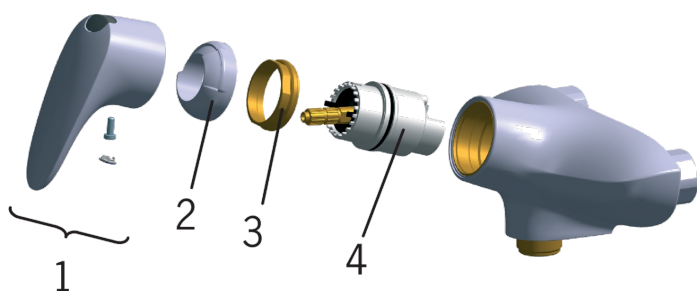

EAN: 6414150060892

www.oras.com/en/products/oras/product/1875U

- Shower
- Single lever, top operated
- Wall mounted
- Chrome
- Single operating lever/handle, Eco feature for water flow, Hot/Cold symbols
- Limitation option for maximum temperature and flow-rate
- Non-return valve(s), 40 mm ceramic cartridge for flow and temperature control
- Eccentric coupling(s), Cover plate(s), Silencer(s)

Technical properties

Hot water supply	max. +80°C
Working pressure	50 - 1000 kPa

Regulations

EN standard	EN 817
Noise class 0.2 l/s	I (ISO 3822)

Spare parts

SP1870

	Name	Code
01	Lever	159319V
02	Limiting cup	159346V
03	Tightening nut	158726
04	Cartridge	158890