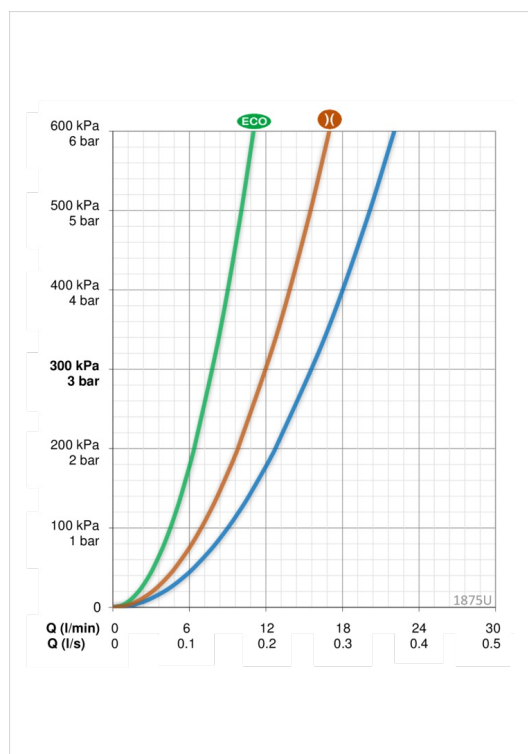

EAN: 6414150060892

www.oras.com/en/products/oras/product/1875U

- Shower
- Single lever, top operated
- Wall mounted
- Chrome
- Single operating lever/handle, Eco feature for water flow, Hot/Cold symbols
- Limitation option for maximum temperature and flow-rate
- Non-return valve(s), 40 mm ceramic cartridge for flow and temperature control
- Eccentric coupling(s), Cover plate(s), Silencer(s)

Technical data

Flow properties

Eco-flow at 300 kPa	0.13 l/s
Flow-rate at 300 kPa	0.26 l/s
Flow-rate at 300 kPa (with flow reducers)	0.2 l/s
Pressure loss 0.2 l/s (with flow reducers)	300 kPa
Pressure loss with flow (0.2 l/s)	180 kPa

Technical properties

Hot water supply	max. +80°C
Working pressure	50 - 1000 kPa

Regulations

EN standard	EN 817
Noise class 0.2 l/s	I (ISO 3822)

Spare parts

SP1870

	Name	Code
01	Lever	159319V
02	Limiting cup	159346V
03	Tightening nut	158726
04	Cartridge	158890