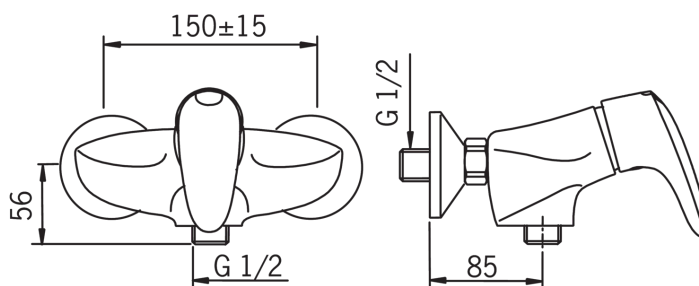

EAN: 6414150060892

www.oras.com/en/products/oras/product/1875U

- Shower
- Single lever, top operated
- Wall mounted
- Chrome
- Single operating lever/handle, Eco feature for water flow, Hot/Cold symbols
- Limitation option for maximum temperature and flow-rate
- Non-return valve(s), 40 mm ceramic cartridge for flow and temperature control
- Eccentric coupling(s), Cover plate(s), Silencer(s)

Technical data

Flow properties

Eco-flow at 300 kPa	0.13 l/s
Flow-rate at 300 kPa	0.26 l/s
Flow-rate at 300 kPa (with flow reducers)	0.2 l/s
Pressure loss 0.2 l/s (with flow reducers)	300 kPa
Pressure loss with flow (0.2 l/s)	180 kPa

Technical properties

Hot water supply	max. +80°C
Working pressure	50 - 1000 kPa

Regulations

EN standard	EN 817
Noise class 0.2 l/s	I (ISO 3822)

Spare parts

SP1870

	Name	Code
01	Lever	159319V
02	Limiting cup	159346V
03	Tightening nut	158726
04	Cartridge	158890