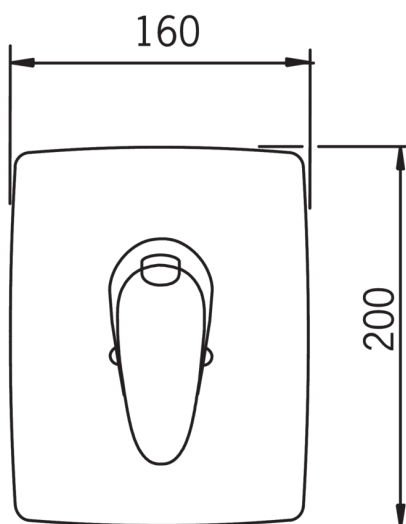

Spare parts

SP1888

	Name	Code
01	Lever	159319V
02	Limiting cup	159346V
03	Diverter	209970
04	Cover plate, 200x160	159009V