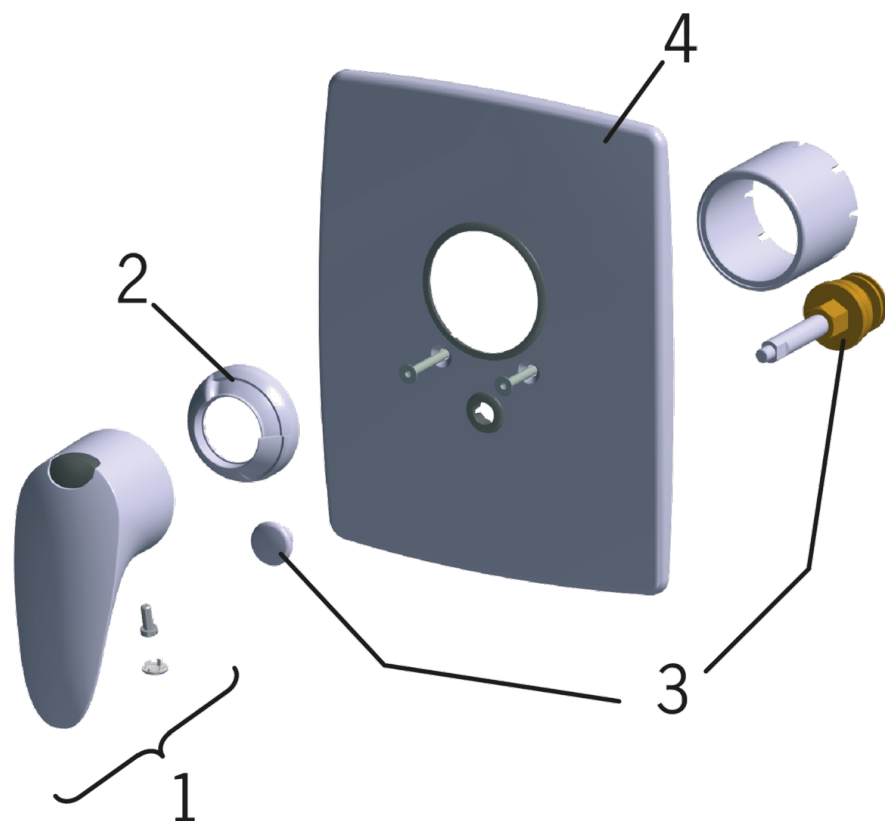

# 1888 Oras Vega - Cover part for bath and shower faucet

EAN: 4007536246090

[www.oras.com/en/products/oras/product/1888](http://www.oras.com/en/products/oras/product/1888)

Concealed bath and shower faucet, cover part for Oras No. 1286. Firm two-component lever is equipped with an eco-button for limiting water temperature and flow-rate, which can be bypassed by pressing the button.

- Bathroom, Shower
- Single lever, top operated, Trim Kit
- Wall mounted for concealed unit
- Chrome
- Single operating lever/handle, Hot/Cold symbols, Eco feature for water flow

## Spare parts

### SP1888

	Name	Code
01	Lever	159319V
02	Limiting cup	159346V
03	Diverter	209970
04	Cover plate, 200x160	159009V