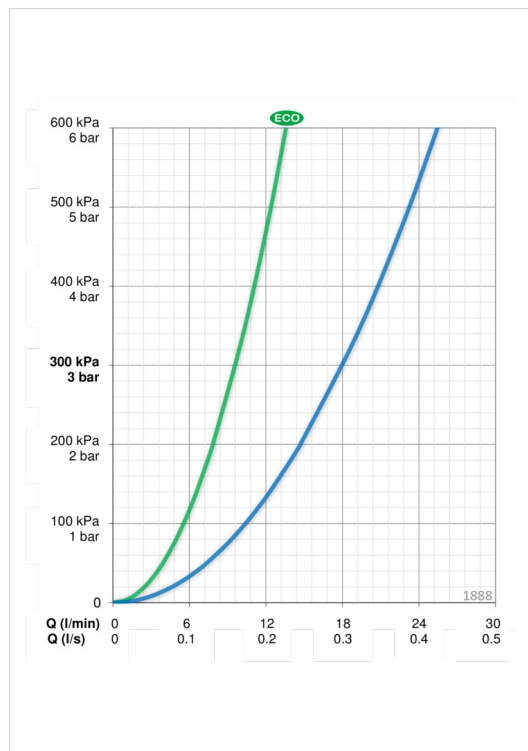

Regulations

EN standard	EN 817
Noise class	I (ISO 3822) Oras lab.