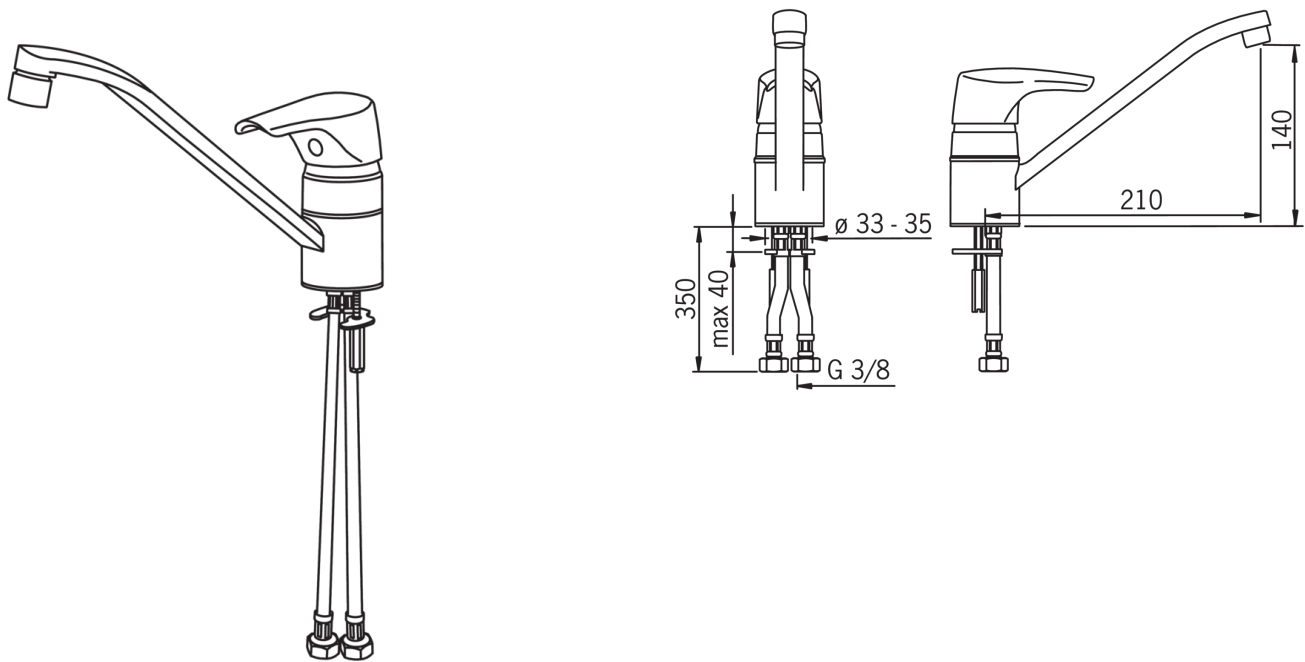

EAN: 6414150058745

www.oras.com/en/products/oras/product/1930F

Kitchen faucet with swivel spout and aerator. There are also in-built limitation options for water temperature and maximum flow-rate.

F = with flexible pipes

- Kitchen
- Single lever, top operated
- Deck mounted
- Chrome
- Swivel spout, Swivel range limiting option
- Single operating lever/handle, Hot/Cold symbols
- Limitation option for maximum temperature and flow-rate

Technical data

Flow properties

Flow-rate at 300 kPa	0.21 l/s
Pressure loss with flow (0.2 l/s)	270 kPa

Technical properties

Hot water supply	max. +80°C
Working pressure	50 - 1000 kPa
Material	brass

Regulations

EN standard	EN 817
Noise class	I (ISO 3822)

Spare parts

SP1930

	Name	Code
01	Lever	159260V
02	Covering cap, 93-	158270
03	Tightening nut	158726
04	Cartridge	158890
05	Bearing ring	159423/10
06	Aerator, M22x1	232201
07	Spout	159979V
08	X-sealing set	158735
09	Spout overturning stopper, 100°	159426/10
10	Spout overturning stopper, 40°- 80°	159430/10
11	Fixing screw (10 pcs), M6x65	158747/10
12	Bottom seal	159434
13	Extension screw kit, M6	158893
14	Supporting plate, 100x60mm	158825
15	Fixing plates with nuts	158697