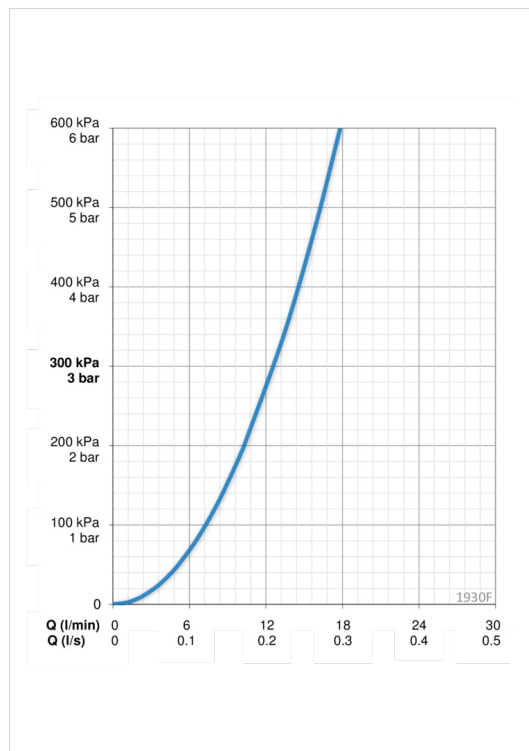

EAN: 6414150058745

www.oras.com/en/products/oras/product/1930F

Kitchen faucet with swivel spout and aerator. There are also in-built limitation options for water temperature and maximum flow-rate.

F = with flexible pipes

- Kitchen
- Single lever, top operated
- Deck mounted
- Chrome
- Swivel spout, Swivel range limiting option
- Single operating lever/handle, Hot/Cold symbols
- Limitation option for maximum temperature and flow-rate

Technical data

Flow properties

Flow-rate at 300 kPa	0.21 l/s
Pressure loss with flow (0.2 l/s)	270 kPa

Technical properties

Hot water supply	max. +80°C
Working pressure	50 - 1000 kPa
Material	brass

Regulations

EN standard	EN 817
Noise class	I (ISO 3822)