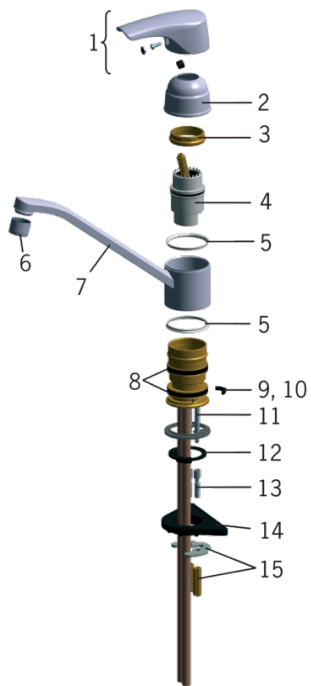

EAN: 6414150058745

www.oras.com/en/products/oras/product/1930F

Kitchen faucet with swivel spout and aerator. There are also in-built limitation options for water temperature and maximum flow-rate.

F = with flexible pipes

- Kitchen
- Single lever, top operated
- Deck mounted
- Chrome
- Swivel spout, Swivel range limiting option
- Single operating lever/handle, Hot/Cold symbols
- Limitation option for maximum temperature and flow-rate

Technical data

Flow properties

Flow-rate at 300 kPa	0.21 l/s
Pressure loss with flow (0.2 l/s)	270 kPa

Technical properties

Hot water supply	max. +80°C
Working pressure	50 - 1000 kPa
Material	brass

Regulations

EN standard	EN 817
Noise class	I (ISO 3822)

Spare parts

SP1930

	Name	Code
01	Lever	159260V
02	Covering cap, 93-	158270
03	Tightening nut	158726
04	Cartridge	158890
05	Bearing ring	159423/10
06	Aerator, M22x1	232201
07	Spout	159979V
08	X-sealing set	158735
09	Spout overturning stopper, 100°	159426/10
10	Spout overturning stopper, 40°- 80°	159430/10
11	Fixing screw (10 pcs), M6x65	158747/10
12	Bottom seal	159434
13	Extension screw kit, M6	158893
14	Supporting plate, 100x60mm	158825
15	Fixing plates with nuts	158697