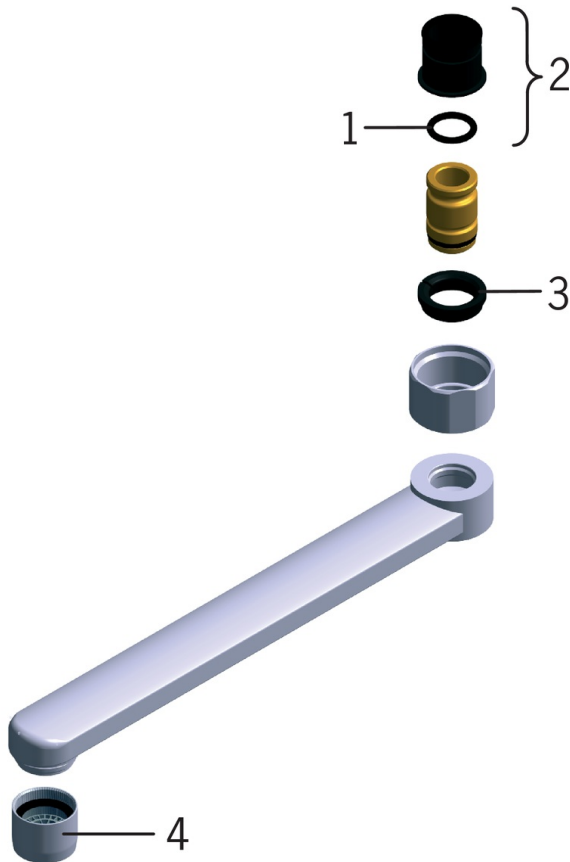

## Spare parts

### SP1960

	Name	Code
01	Lever, (2007-)	159260V
02	Covering cap	158174
03	Tightening nut	158726
04	Cartridge	158890

### SP0044

	Name	Code
01	O-ring, 13.6x2.4	469360/10
02	Bushing (10 pcs), 18/20.6	219595/10
03	Retaining ring (10 pcs)	219563/10
04	Aerator, M22x1	232201