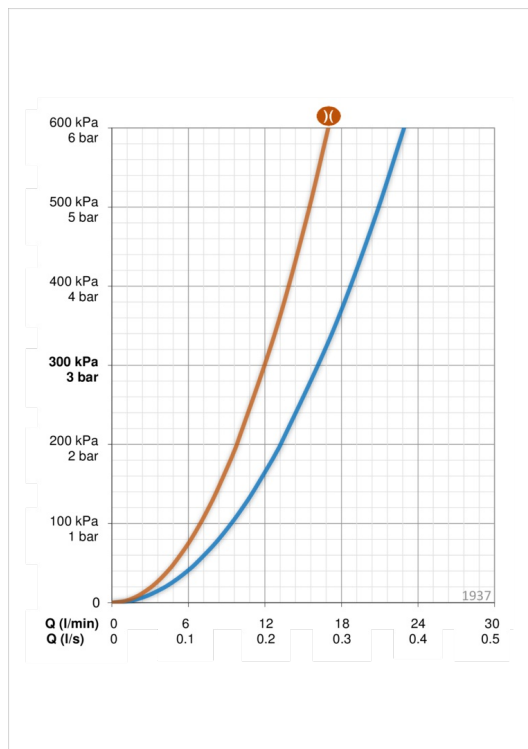

EAN: 6414150059117

www.oras.com/en/products/oras/product/1937

- Kitchen, Utility room
- Single-lever
- Wall mounted
- Chrome
- Swivel spout
- Single operating lever/handle, Hot/Cold symbols
- Limitation option for maximum temperature and flow-rate
- Silencer(s)

Technical data

Flow properties

Flow-rate at 300 kPa	0.27 l/s
Flow-rate at 300 kPa (with flow reducers)	0.2 l/s
Pressure loss 0.2 l/s (with flow reducers)	300 kPa
Pressure loss with flow (0.2 l/s)	160 kPa

Technical properties

Hot water supply	max. +80°C
Working pressure	50 - 1000 kPa
Material	Brass

Regulations

EN standard	EN 817
Noise class 0.2 l/s	I (ISO 3822) Oras lab.
Noise class 0.3 l/s	II (ISO 3822) Oras lab.