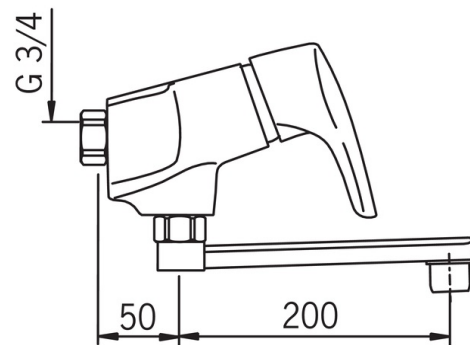

EAN: 6414150059117

www.oras.com/en/products/oras/product/1937

- Kitchen, Utility room
- Single-lever
- Wall mounted
- Chrome
- Swivel spout
- Single operating lever/handle, Hot/Cold symbols
- Limitation option for maximum temperature and flow-rate
- Silencer(s)

Technical data

Flow properties

Flow-rate at 300 kPa	0.27 l/s
Flow-rate at 300 kPa (with flow reducers)	0.2 l/s
Pressure loss 0.2 l/s (with flow reducers)	300 kPa
Pressure loss with flow (0.2 l/s)	160 kPa

Technical properties

Hot water supply	max. +80°C
Working pressure	50 - 1000 kPa
Material	Brass

Regulations

EN standard	EN 817
Noise class 0.2 l/s	I (ISO 3822) Oras lab.
Noise class 0.3 l/s	II (ISO 3822) Oras lab.