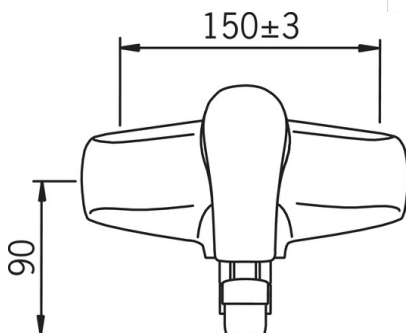

EAN: 6414150059117

www.oras.com/en/products/oras/product/1937

- Kitchen, Utility room
- Single-lever
- Wall mounted
- Chrome
- Swivel spout
- Single operating lever/handle, Hot/Cold symbols
- Limitation option for maximum temperature and flow-rate
- Silencer(s)

Technical data

Flow properties

Flow-rate at 300 kPa	0.27 l/s
Flow-rate at 300 kPa (with flow reducers)	0.2 l/s
Pressure loss 0.2 l/s (with flow reducers)	300 kPa
Pressure loss with flow (0.2 l/s)	160 kPa

Technical properties

Hot water supply	max. +80°C
Working pressure	50 - 1000 kPa
Material	Brass

Regulations

EN standard	EN 817
Noise class 0.2 l/s	I (ISO 3822) Oras lab.
Noise class 0.3 l/s	II (ISO 3822) Oras lab.