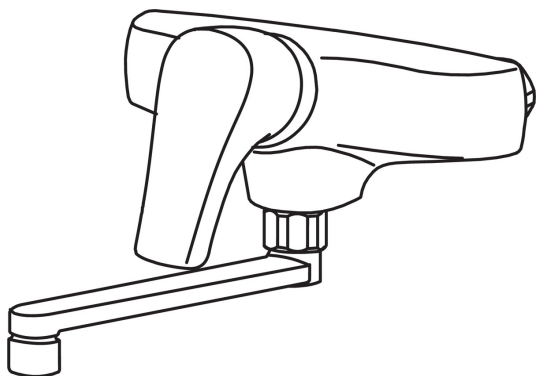

EAN: 6414150059117

www.oras.com/en/products/oras/product/1937

- Kitchen, Utility room
- Single-lever
- Wall mounted
- Chrome
- Swivel spout
- Single operating lever/handle, Hot/Cold symbols
- Limitation option for maximum temperature and flow-rate
- Silencer(s)

Technical data

Flow properties

Flow-rate at 300 kPa	0.27 l/s
Flow-rate at 300 kPa (with flow reducers)	0.2 l/s
Pressure loss 0.2 l/s (with flow reducers)	300 kPa
Pressure loss with flow (0.2 l/s)	160 kPa

Technical properties

Hot water supply	max. +80°C
Working pressure	50 - 1000 kPa
Material	Brass

Regulations

EN standard	EN 817
Noise class 0.2 l/s	I (ISO 3822) Oras lab.
Noise class 0.3 l/s	II (ISO 3822) Oras lab.