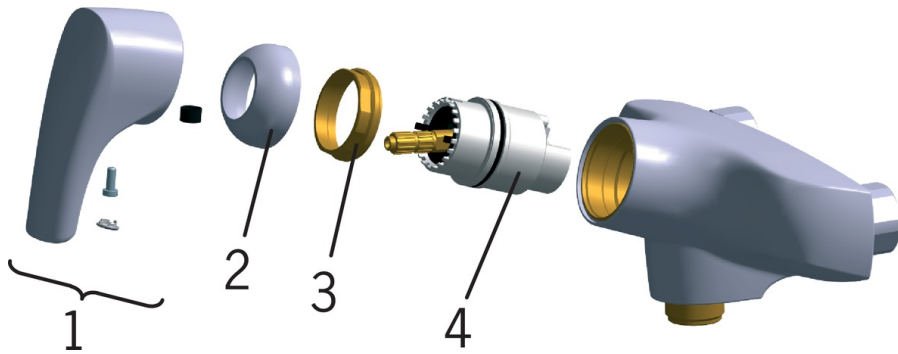

EAN: 6414150059117

[www.oras.com/en/products/oras/product/1937](http://www.oras.com/en/products/oras/product/1937)

- Kitchen, Utility room
- Single-lever
- Wall mounted
- Chrome
- Swivel spout
- Single operating lever/handle, Hot/Cold symbols
- Limitation option for maximum temperature and flow-rate
- Silencer(s)

### SP1960

	Name	Code
01	Lever, (2007-)	159260V
02	Covering cap	158174
03	Tightening nut	158726
04	Cartridge	158890