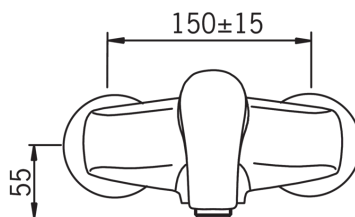

Правила

EN стандарти	EN 817