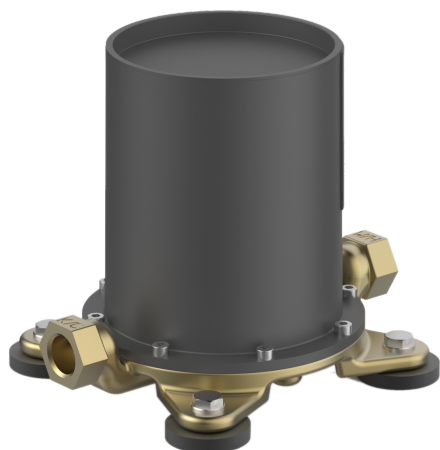

EAN: 6414150082689
static.oras.com/200030

Installation unit for bath faucets, floor-standing.

- Bath tub & Shower
- Concealed unit
- Floor standing
- Rinsing plug, Pressure plug
- Inner body made of DZR brass

Technical data

Technical properties

DN-size (nominal dimension)	DN15
Hot water supply	max. +90°C
Working pressure	50 - 1000 kPa
Connection size	G1/2

Regulations

EN standard	EN 817
-------------	--------