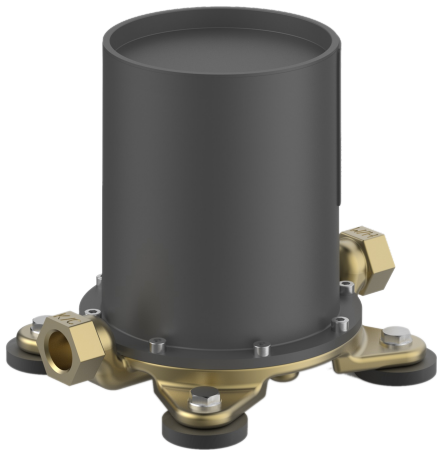

EAN: 6414150082689

www.oras.com/en/products/oras/product/200030

Installation unit for bath faucets, floor-standing.

- Concealed unit
- Floor standing
- Rinsing plug, Pressure plug
- body made of DZR brass

Technical data

Technical properties

DN-size (nominal dimension)	DN15
Hot water supply	max. +90°C
Working pressure	50 - 1000 kPa
Connection size	G1/2

Regulations

EN standard	EN 817
-------------	---------------