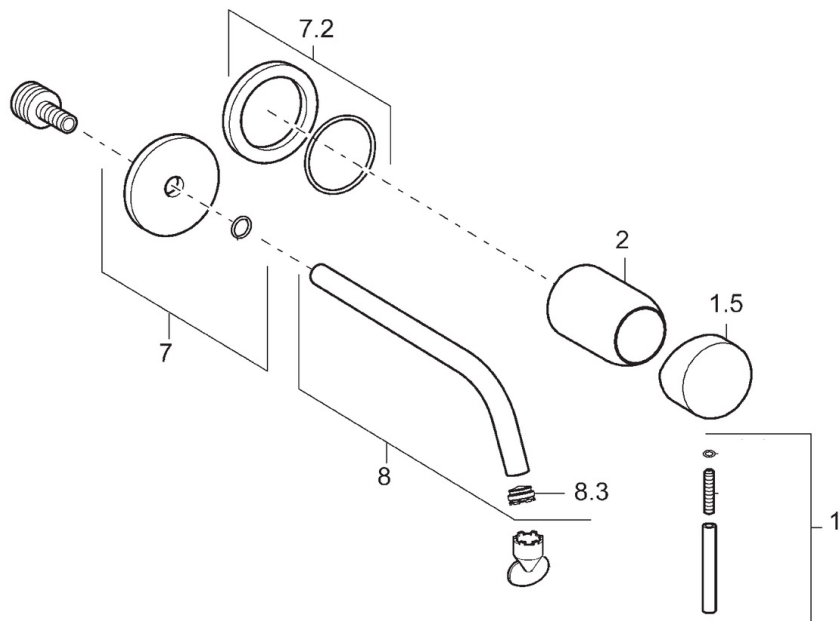

EAN: 6414150087660
static.oras.com/2063

Cover part for washbasin faucet, for 2060, spout can be shortened from 225 to 160 mm, d 19 mm

- Public & Semi-public
- Trim Kit, Single-lever
- Concealed wall mounting
- Chrome
- Standard aerator
- Single operating lever/handle, Pin shape, Hot/Cold symbols
- Roundwallrosette

Technical data

Technical properties

Hot water supply	max. +80°C
Working pressure	50 - 1000 kPa
Length / Height	225 mm
Projection	117 mm
Material	Brass

Spare parts

SP2063

	Name	Code
1	Lever, 50 mm, d 7 mm	602697V
1.5	Protective cap	1005548V
2	Covering cap	602698V
7	Cover flange, d 75 mm	602704V
7.2	Cover flange, d 75 mm	602699V
8	Spout, L=225	602703V
8.3	Aerator, M16x1	602702V