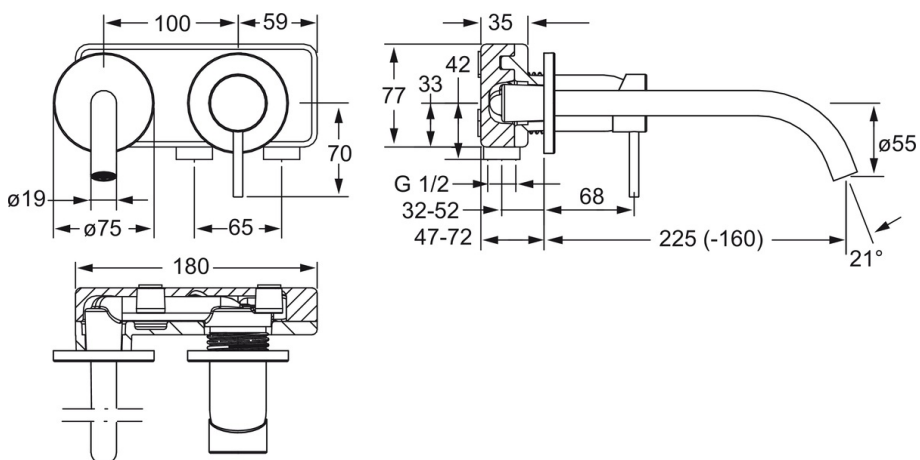

EAN: 6414150087660
static.oras.com/2063

Cover part for washbasin faucet, for 2060, spout can be shortened from 225 to 160 mm, d 19 mm

- Public & Semi-public
- Trim Kit, Single-lever
- Concealed wall mounting
- Chrome
- Standard aerator
- Single operating lever/handle, Pin shape, Hot/Cold symbols
- Roundwallrosette

Technical data

Technical properties

Hot water supply	max. +80°C
Working pressure	50 - 1000 kPa
Length / Height	225 mm
Projection	117 mm
Material	Brass

Spare parts

SP2063

	Name	Code
1	Lever, 50 mm, d 7 mm	602697V
1.5	Protective cap	1005548V
2	Covering cap	602698V
7	Cover flange, d 75 mm	602704V
7.2	Cover flange, d 75 mm	602699V
8	Spout, L=225	602703V
8.3	Aerator, M16x1	602702V