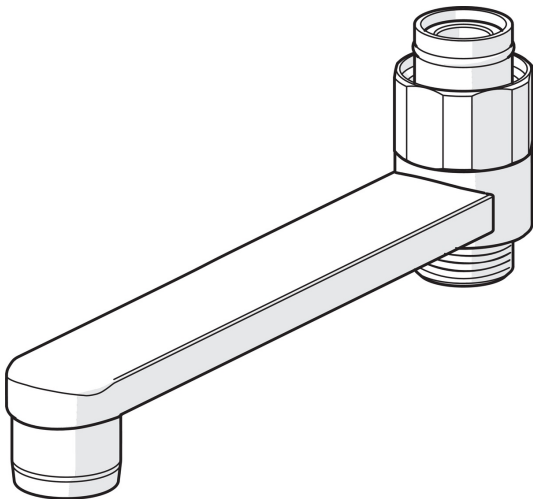

EAN: 6414150034305

www.oras.com/en/products/oras/product/211515

Swivel spout with ejector

- Accessories
- Chrome
- Swivel spout
- HONEYCOMB® - improved lime protection

Technical data

Technical properties

Material

Brass

Spare parts

SP0045

	Name	Code
01	O-ring, 13.6x2.4	469360/10
02	Bushing (10 pcs), 18/20.6	219595/10
03	Retaining ring (10 pcs)	219563/10
04	Aerator, M22x1	232201
05	Ejector	219544/10