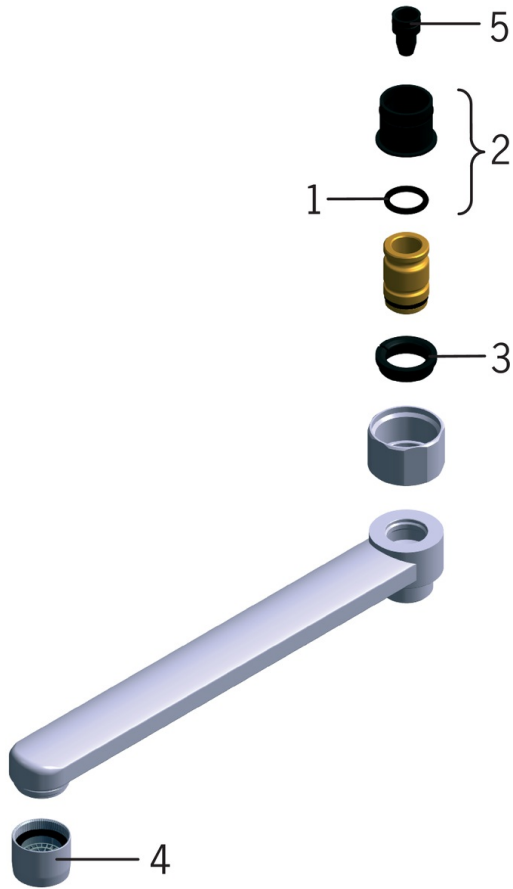

EAN: 6414150034305

www.oras.com/en/products/oras/product/211515

Swivel spout with ejector

- Accessories
- Chrome
- Swivel spout
- HONEYCOMB® - improved lime protection

Technical data

Technical properties

Material

Brass

Spare parts

SP0045

	Name	Code
01	O-ring, 13.6x2.4	469360/10
02	Bushing (10 pcs), 18/20.6	219595/10
03	Retaining ring (10 pcs)	219563/10
04	Aerator, M22x1	232201
05	Ejector	219544/10