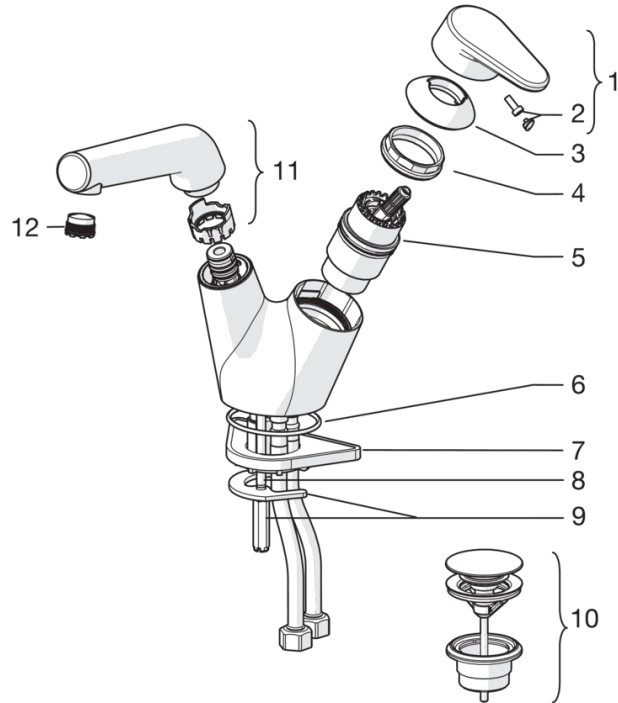

### Technical properties

Hot water supply	<b>max. +80°C</b>
Working pressure	<b>50 - 1000 kPa</b>
Connection size	<b>G3/8</b>
Projection	<b>168 mm</b>
Material	<b>brass</b>

## Spare parts

### SP2204F

	<b>Name</b>	<b>Code</b>
01	Lever	601914V
02	Symbol plug	602069V
03	Covering cap	601961V
04	Tightening nut	158726
05	Cartridge	158890
06	O-ring, 53,64x2,62	418347/10
07	Supporting plate, 100x60mm	158825
08	Fixing screw (10 pcs), M6x65	158747/10
09	Fixing plate with a nut	159607V
10	Rapid pop-up waste	159056V
11	Spout	602190V
12	Aerator, M18.5x1	859338V