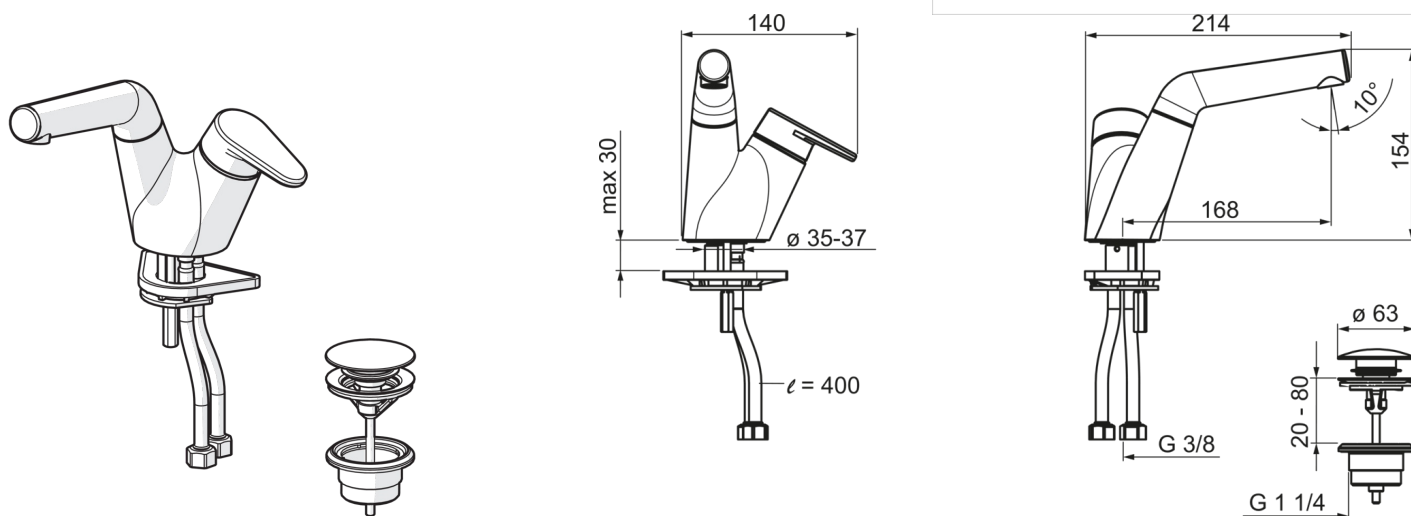

EAN: 6414150074547

www.oras.com/en/products/oras/product/2204F

Washbasin faucet with swivel spout, aerator and a rapid pop-up waste.

F = with flexible pipes

- Bathroom
- Single lever, top operated
- Deck mounted
- Chrome
- Swivel spout
- Single operating lever/handle, Hot/Cold symbols
- Push pop-up waste without draw-rod
- Litter filter(s), 40 mm ceramic cartridge for flow and temperature control

Technical data

Flow properties

Flow-rate at 300 kPa	0.12 l/s
Pressure loss with flow (0.1 l/s)	220 kPa

Technical properties

Hot water supply	max. +80°C
Working pressure	50 - 1000 kPa
Connection size	G3/8
Projection	168 mm
Material	brass

Regulations

EN standard	EN 817
Noise class	I (ISO 3822)

Type approvals

STF certificate	STF VTT-RTH-00003-17
Sintef	Sintef Nr. 3315