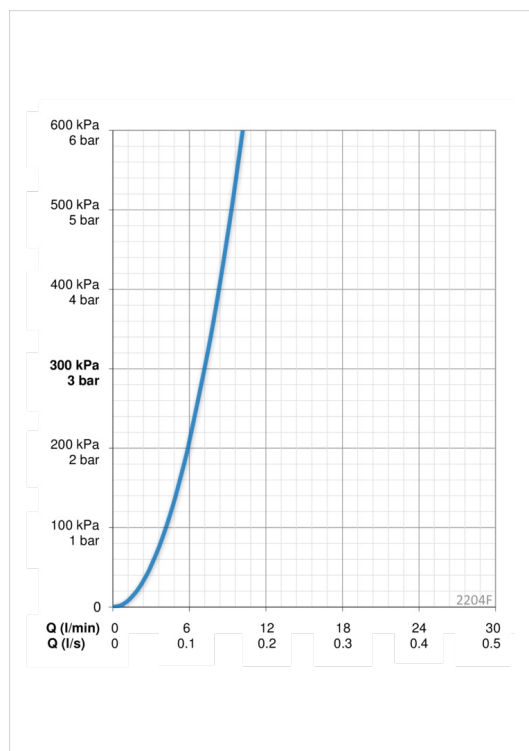

EAN: 6414150074547

www.oras.com/en/products/oras/product/2204F

Washbasin faucet with swivel spout, aerator and a rapid pop-up waste.

F = with flexible pipes

- Bathroom
- Single lever, top operated
- Deck mounted
- Chrome
- Swivel spout
- Single operating lever/handle, Hot/Cold symbols
- Push pop-up waste without draw-rod
- Litter filter(s), 40 mm ceramic cartridge for flow and temperature control

Technical data

Flow properties

Flow-rate at 300 kPa	0.12 l/s
Pressure loss with flow (0.1 l/s)	220 kPa

Technical properties

Hot water supply	max. +80°C
Working pressure	50 - 1000 kPa
Connection size	G3/8
Projection	168 mm
Material	brass

Regulations

EN standard	EN 817
Noise class	I (ISO 3822)

Type approvals

STF certificate	STF VTT-RTH-00003-17
Sintef	Sintef Nr. 3315