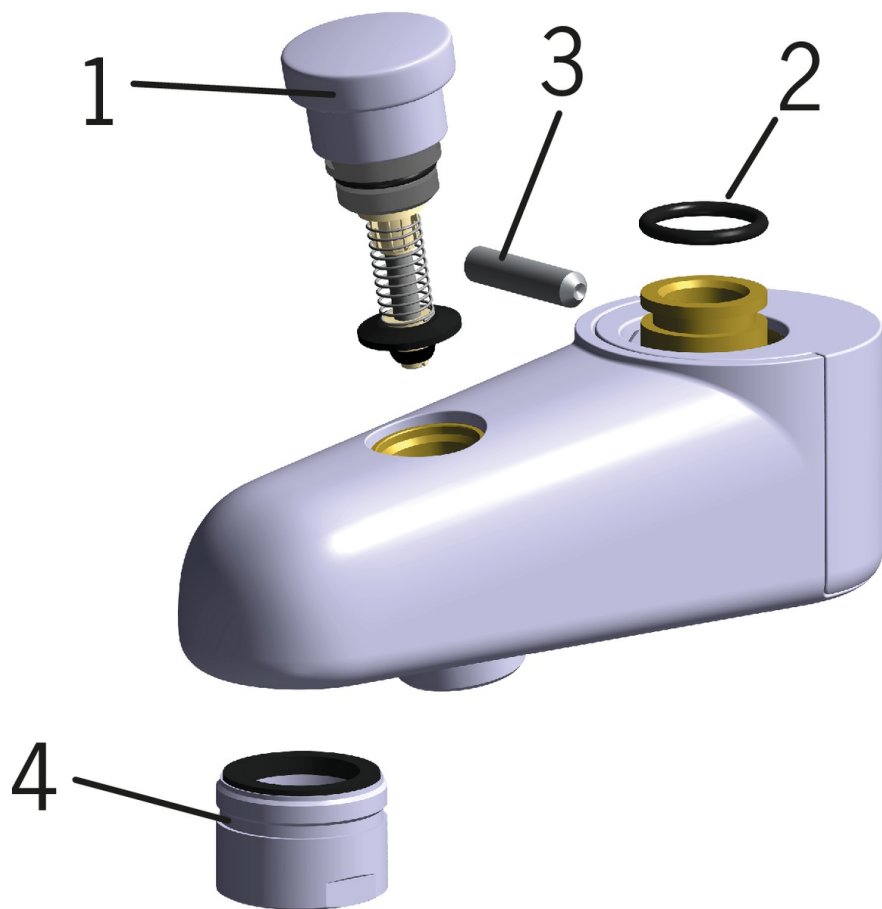

EAN: 6414150072550  
[static.oras.com/221230](http://static.oras.com/221230)

Oras Oramix spout

- Bathtub & Shower
- Accessories
- Chrome
- Detachable spout, Swivel spout, Casted construction
- Standard aerator
- Pull operated diverter, Integrated into spout, Automatic reset

### Technical data

---

#### Technical properties

Projection **85 mm**  
Material **Brass**

### SP221230

	Name	Code
01	Diverter	601779V
02	O-ring, 16.3x2.4	219503/10
03	Retaining screw (10 pcs), M6x25	229521/10
04	Aerator, M28x1	232213