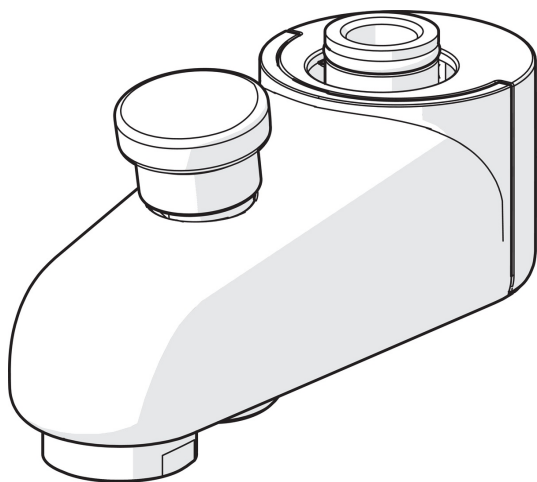

EAN: 6414150072550  
[static.oras.com/221230](http://static.oras.com/221230)

Oras Oramix spout

- Bathtub & Shower
- Accessories
- Chrome
- Detachable spout, Swivel spout, Casted construction
- Standard aerator
- Pull operated diverter, Integrated into spout, Automatic reset

#### Technical properties

Projection **85 mm**  
Material **Brass**