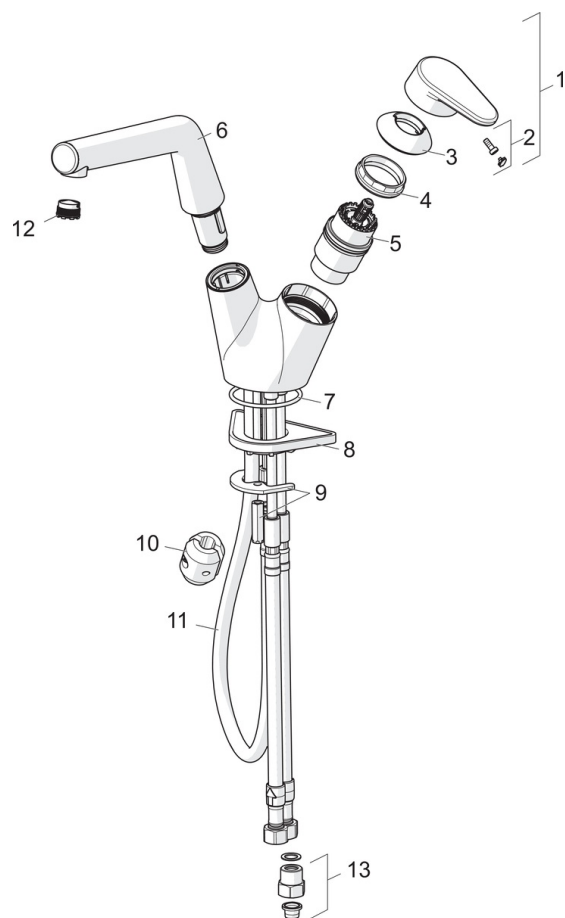

EAN: 6414150077395

www.oras.com/en/products/oras/product/2220F

Kitchen faucet with swivel pull-out spout and aerator. Spout's swing angle is factory preset at 150° (can be limited to 70°) F = with flexible pipes

- Kitchen
- Single-lever
- Deck mounted
- Chrome
- Swivel spout, Pull-out model
- Single operating lever/handle, Hot/Cold symbols
- Limitation option for maximum temperature and flow-rate
- Litter filter(s), Non-return valve(s), ϕ 40 mm ceramic cartridge for flow and temperature control
- Flexible inlet pipes

Technical data

Flow properties

Flow-rate at 300 kPa	0.15 l/s
Pressure loss with flow (0.1 l/s)	135 kPa

Technical properties

Hot water supply	max. +80°C
Working pressure	50 - 1000 kPa
Projection	225 mm

Regulations

EN standard	EN 817
Noise class	I (ISO 3822) Oras lab.

Type approvals

Sintef	Sintef Nr. 3315
--------	------------------------

Spare parts

SP2220F

	Name	Code
01	Lever	601914V
02	Symbol plug	602069V
03	Covering cap	601961V
04	Tightening nut	158726
05	Cartridge	158890
06	Spout	1001472V
07	O-ring, 53,64x2,62	418347/10
08	Supporting plate, 100x60mm	158825
09	Fixing plate with a nut	159607V
10	Counterbalance	602342V
11	Shower hose, L=1500	600533V
12	Aerator, M18.5x1	859338V
13	One-way valve with litter screen	198473/2