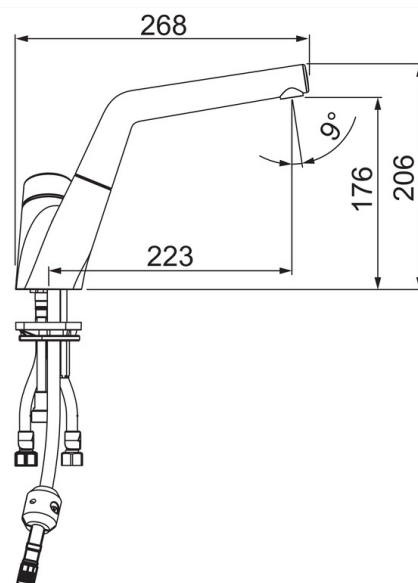

- Kitchen
- Single-lever
- Deck mounted
- Chrome
- Swivel spout, Pull-out model
- Single operating lever/handle, Hot/Cold symbols
- Limitation option for maximum temperature and flow-rate
- Litter filter(s), Non-return valve(s), ϕ 40 mm ceramic cartridge for flow and temperature control
- Flexible inlet pipes

Technical data

Flow properties

Flow-rate at 300 kPa	0.15 l/s
Pressure loss with flow (0.1 l/s)	135 kPa

Technical properties

Hot water supply	max. +80°C
Working pressure	50 - 1000 kPa
Projection	225 mm

Regulations

EN standard	EN 817
Noise class	I (ISO 3822) Oras lab.

Type approvals

Sintef	Sintef Nr. 3315
--------	------------------------

Spare parts

SP2220F

	Name	Code
01	Lever	601914V
02	Symbol plug	602069V
03	Covering cap	601961V
04	Tightening nut	158726
05	Cartridge	158890
06	Spout	1001472V
07	O-ring, 53,64x2,62	418347/10
08	Supporting plate, 100x60mm	158825
09	Fixing plate with a nut	159607V
10	Counterbalance	602342V
11	Shower hose, L=1500	600533V
12	Aerator, M18.5x1	859338V
13	One-way valve with litter screen	198473/2