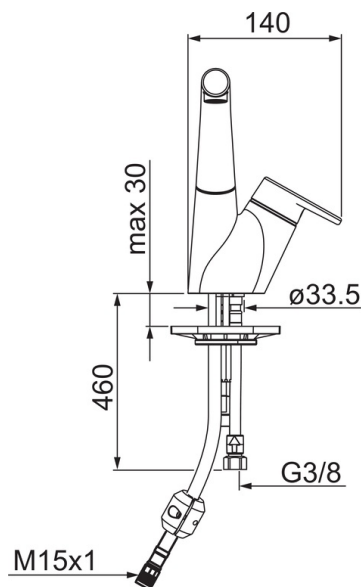

EAN: 6414150077395

www.oras.com/en/products/oras/product/2220F

Kitchen faucet with swivel pull-out spout and aerator. Spout's swing angle is factory preset at 150° (can be limited to 70°) F = with flexible pipes

- Kitchen
- Single-lever
- Deck mounted
- Chrome
- Swivel spout, Pull-out model
- Single operating lever/handle, Hot/Cold symbols
- Limitation option for maximum temperature and flow-rate
- Litter filter(s), Non-return valve(s), ϕ 40 mm ceramic cartridge for flow and temperature control
- Flexible inlet pipes

Technical data

Flow properties

Flow-rate at 300 kPa	0.15 l/s
Pressure loss with flow (0.1 l/s)	135 kPa

Technical properties

Hot water supply	max. +80°C
Working pressure	50 - 1000 kPa
Projection	225 mm

Regulations

EN standard	EN 817
Noise class	I (ISO 3822) Oras lab.

Type approvals

Sintef	Sintef Nr. 3315
--------	------------------------

Spare parts

SP2220F

	Name	Code
01	Lever	601914V
02	Symbol plug	602069V
03	Covering cap	601961V
04	Tightening nut	158726
05	Cartridge	158890
06	Spout	1001472V
07	O-ring, 53,64x2,62	418347/10
08	Supporting plate, 100x60mm	158825
09	Fixing plate with a nut	159607V
10	Counterbalance	602342V
11	Shower hose, L=1500	600533V
12	Aerator, M18.5x1	859338V
13	One-way valve with litter screen	198473/2