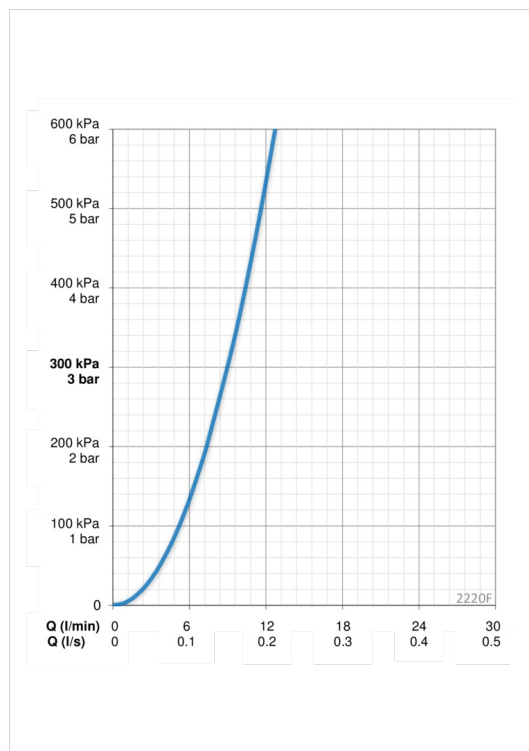

EAN: 6414150077395

www.oras.com/en/products/oras/product/2220F

Kitchen faucet with swivel pull-out spout and aerator. Spout's swing angle is factory preset at 150° (can be limited to 70°) F = with flexible pipes

- Kitchen
- Single-lever
- Deck mounted
- Chrome
- Swivel spout, Pull-out model
- Single operating lever/handle, Hot/Cold symbols
- Limitation option for maximum temperature and flow-rate
- Litter filter(s), Non-return valve(s), ϕ 40 mm ceramic cartridge for flow and temperature control
- Flexible inlet pipes

Technical data

Flow properties

Flow-rate at 300 kPa	0.15 l/s
Pressure loss with flow (0.1 l/s)	135 kPa

Technical properties

Hot water supply	max. +80°C
Working pressure	50 - 1000 kPa
Projection	225 mm

Regulations

EN standard	EN 817
Noise class	I (ISO 3822) Oras lab.

Type approvals

Sintef	Sintef Nr. 3315
--------	------------------------

Spare parts

SP2220F

	Name	Code
01	Lever	601914V
02	Symbol plug	602069V
03	Covering cap	601961V
04	Tightening nut	158726
05	Cartridge	158890
06	Spout	1001472V
07	O-ring, 53,64x2,62	418347/10
08	Supporting plate, 100x60mm	158825
09	Fixing plate with a nut	159607V
10	Counterbalance	602342V
11	Shower hose, L=1500	600533V
12	Aerator, M18.5x1	859338V
13	One-way valve with litter screen	198473/2