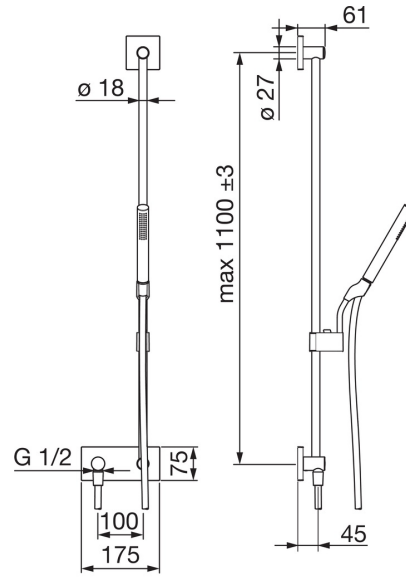

EAN: 6414150075322
static.oras.com/2291

Shower set including shower rail 1100 mm, hand shower and shower hose 1600 mm, suitable with 204220.

- Shower solutions
- Trim Kit
- Concealed wall mounting
- Chrome
- Shower rail, Hand shower, Shower hose (1600 mm), Anti limescale technology (easy to clean)
- Non-return valve(s)

Technical data

Flow properties

Flow-rate at 300 kPa **0.25 l/s**

Technical properties

Hot water supply **max. +65°C**
 Working pressure **50 - 500 kPa**
 Connection size **G1/2**
 Length / Height **1100 mm**
 Material **Composite**

Regulations

EN standard **EN 1112, EN 1113**

Spare parts

SP2291

	Name	Code
01	Slide for shower rail, d 18 mm	602426V