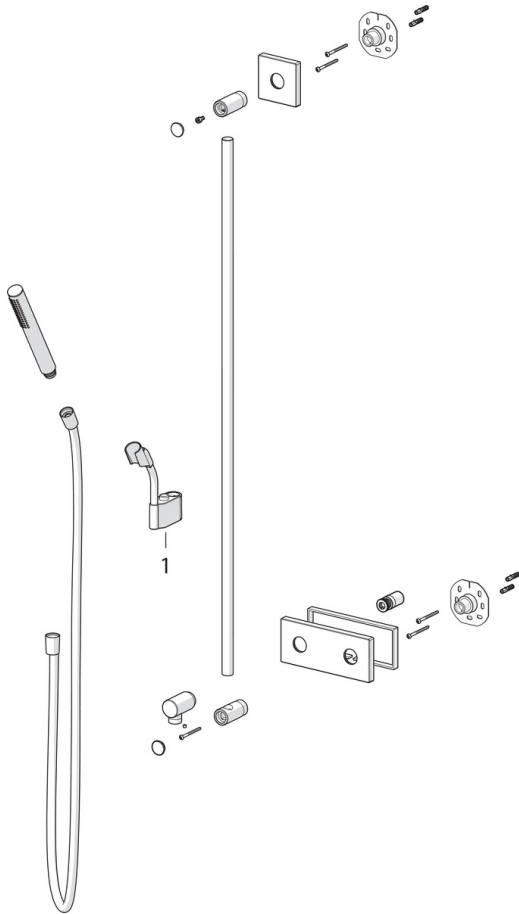

EAN: 6414150075322
static.oras.com/2291

Shower set including shower rail 1100 mm, hand shower and shower hose 1600 mm, suitable with 204220.

- Shower solutions
- Trim Kit
- Concealed wall mounting
- Chrome
- Shower rail, Hand shower, Shower hose (1600 mm), Anti limescale technology (easy to clean)
- Non-return valve(s)

Technical data

Flow properties

Flow-rate at 300 kPa **0.25 l/s**

Technical properties

Hot water supply **max. +65°C**
 Working pressure **50 - 500 kPa**
 Connection size **G1/2**
 Length / Height **1100 mm**
 Material **Composite**

Regulations

EN standard **EN 1112, EN 1113**

Spare parts

SP2291

	Name	Code
01	Slide for shower rail, d 18 mm	602426V