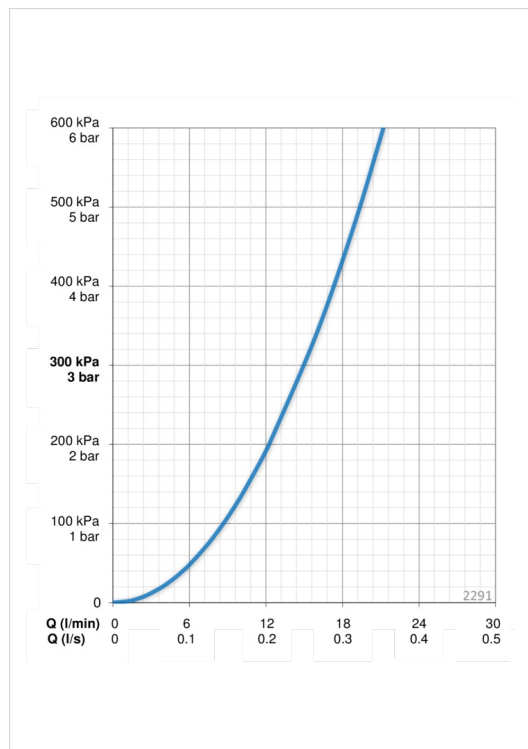

EAN: 6414150075322
static.oras.com/2291

Shower set including shower rail 1100 mm, hand shower and shower hose 1600 mm, suitable with 204220.

- Shower solutions
- Trim Kit
- Concealed wall mounting
- Chrome
- Shower rail, Hand shower, Shower hose (1600 mm), Anti limescale technology (easy to clean)
- Non-return valve(s)

Technical data

Flow properties

Flow-rate at 300 kPa **0.25 l/s**

Technical properties

Hot water supply **max. +65°C**
 Working pressure **50 - 500 kPa**
 Connection size **G1/2**
 Length / Height **1100 mm**
 Material **Composite**

Regulations

EN standard **EN 1112, EN 1113**

Spare parts

SP2291

	Name	Code
01	Slide for shower rail, d 18 mm	602426V