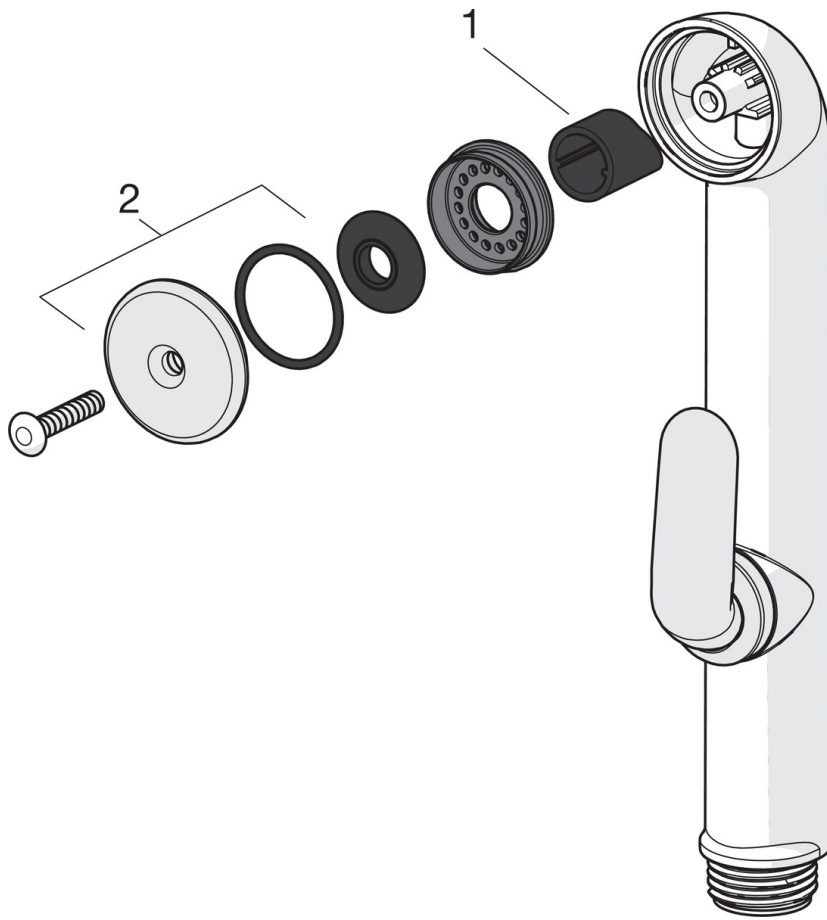

EAN: 6414150036866
static.oras.com/242050-11

Oras Bidetta hand shower with triggerWhite

- Washbasin
- Accessories
- White

Technical data

Technical properties

Hot water supply	max. +65° C
Working pressure	50 - 500 kPa
Connection size	G1/2
Material	Composite

Regulations

EN standard	EN 1112
-------------	----------------

Spare parts

SP0035

	Name	Code
01	Shutter sealing (10 pcs)	249302/10
02	Strainer with O-rings	249690