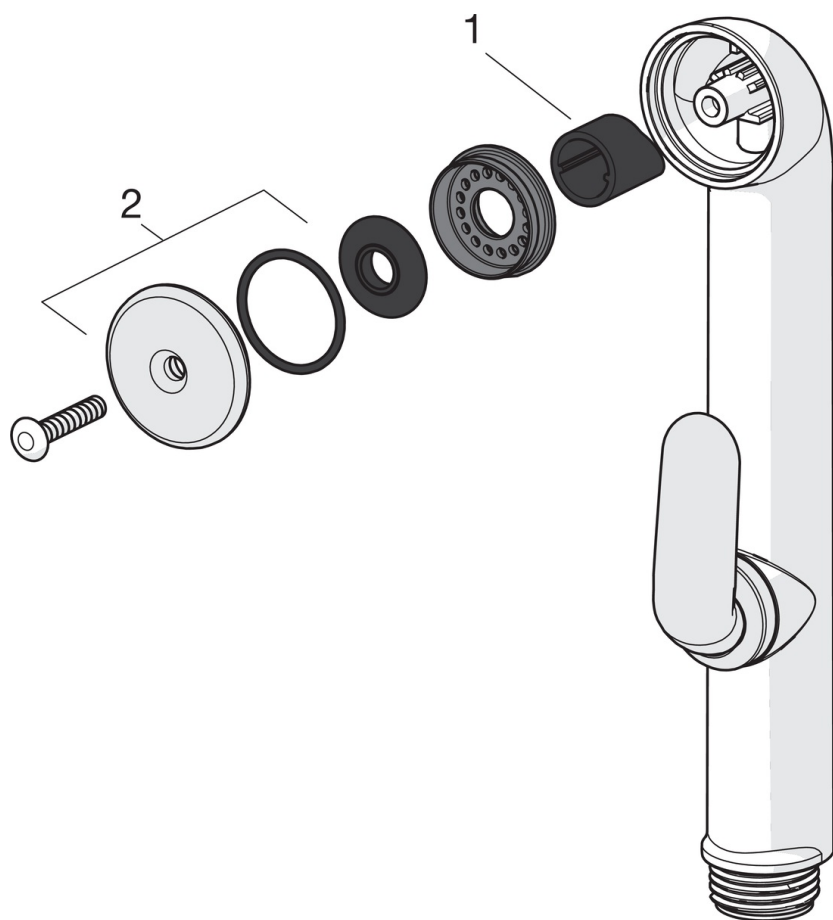

EAN: 6414150035579
static.oras.com/242050

Oras Bidetta hand shower with trigger

- Washbasin
- Accessories
- Chrome

Technical data

Technical properties

Hot water supply	max. +65°C
Working pressure	50 - 500 kPa
Connection size	G1/2
Material	Composite

Regulations

EN standard	EN 1112
-------------	---------

Spare parts

SP0035

	Name	Code
01	Shutter sealing (10 pcs)	249302/10
02	Strainer with O-rings	249690