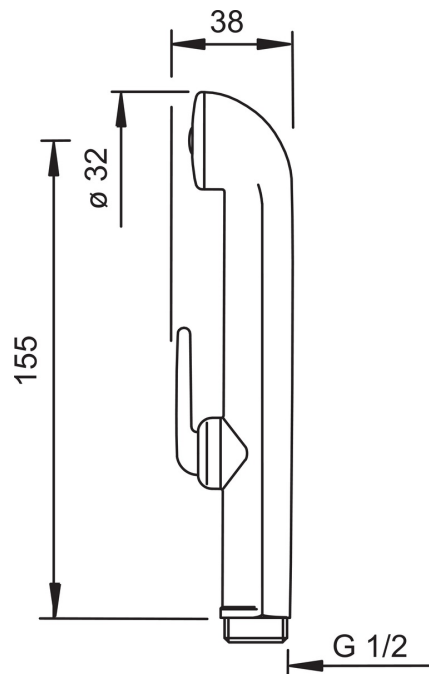

EAN: 6414150035579
static.oras.com/242050

Oras Bidetta hand shower with trigger

- Washbasin
- Accessories
- Chrome

Technical data

Technical properties

Hot water supply	max. +65°C
Working pressure	50 - 500 kPa
Connection size	G1/2
Material	Composite

Regulations

EN standard	EN 1112
-------------	---------

Spare parts

SP0035

	Name	Code
01	Shutter sealing (10 pcs)	249302/10
02	Strainer with O-rings	249690