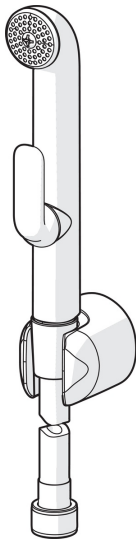

EAN: 6414150035579
static.oras.com/242050

Oras Bidetta hand shower with trigger

- Washbasin
- Accessories
- Chrome

Technical data

Technical properties

Hot water supply	max. +65°C
Working pressure	50 - 500 kPa
Connection size	G1/2
Material	Composite

Regulations

EN standard	EN 1112
-------------	---------

Spare parts

SP0035

	Name	Code
01	Shutter sealing (10 pcs)	249302/10
02	Strainer with O-rings	249690