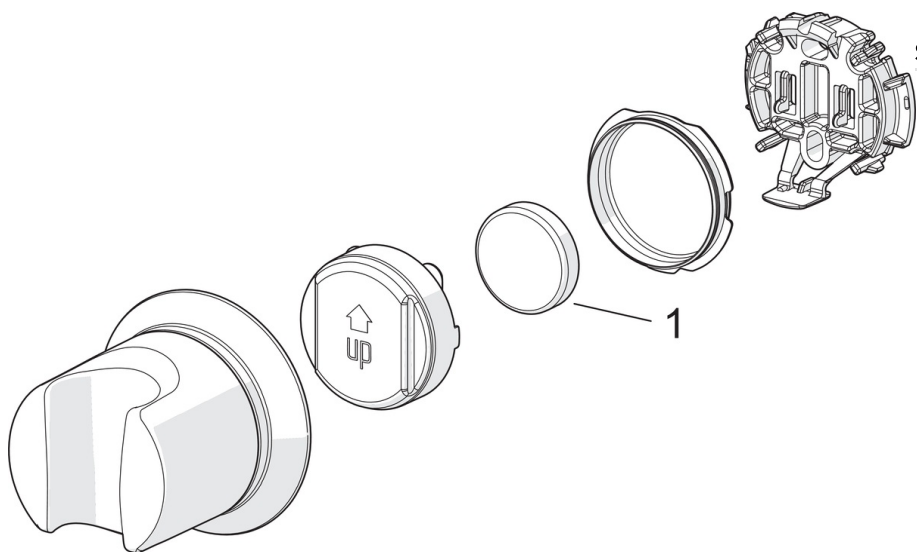

EAN: 6414150072147
static.oras.com/272550

Smart hand shower holder Oras Optima

- Washbasin
- Accessories
- Wall mounted
- Chrome
- Light indicated function(s), Low battery indicator

Technical data

Technical properties

Working pressure	50 - 500 kPa
Connection size	G1/2
Material	Composite

Electronic properties

Battery	CR 2450 3 V
---------	-------------

Approvals and Declarations

UN38.3	UN38-3 Panasonic CR2450
--------	-------------------------

Spare parts

SP272550

Name	Code
------	------

01 Battery, CR2450 3 V Lithium	601468V
--------------------------------	---------