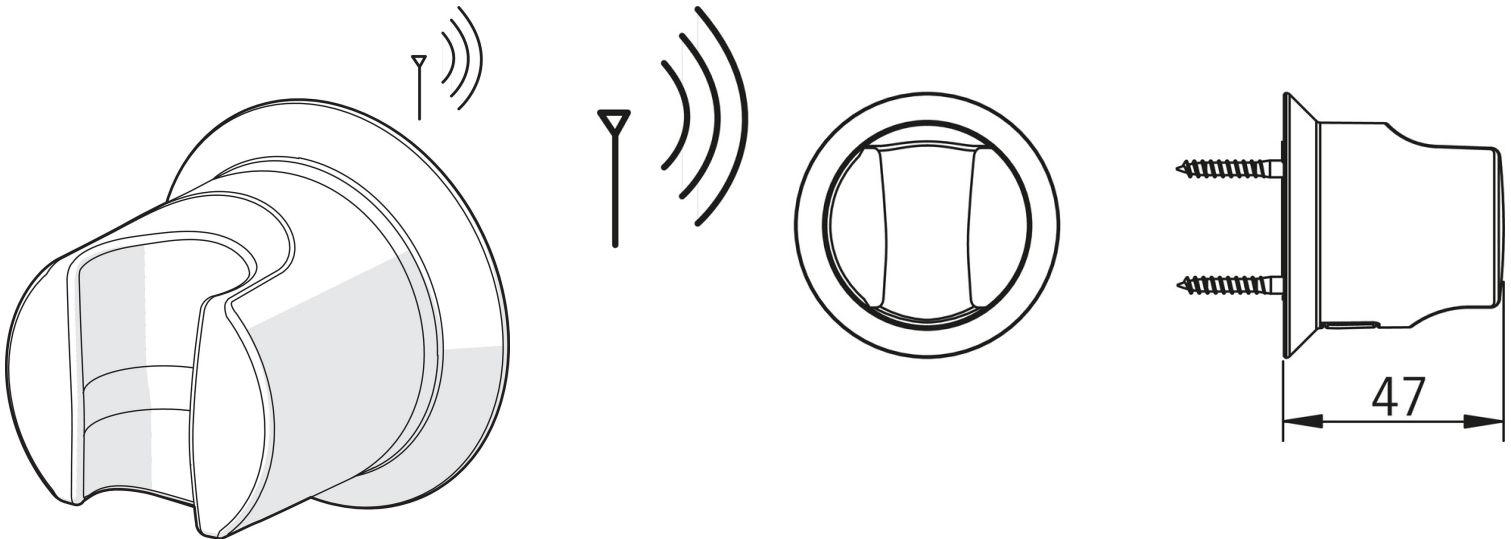

EAN: 6414150072147
static.oras.com/272550

Smart hand shower holder Oras Optima

- Washbasin
- Accessories
- Wall mounted
- Chrome
- Light indicated function(s), Low battery indicator

Technical data

Technical properties

Working pressure	50 - 500 kPa
Connection size	G1/2
Material	Composite

Electronic properties

Battery	CR 2450 3 V
---------	-------------

Approvals and Declarations

UN38.3	UN38-3 Panasonic CR2450
--------	-------------------------

Spare parts

SP272550

Name	Code
------	------

01 Battery, CR2450 3 V Lithium	601468V
--------------------------------	---------