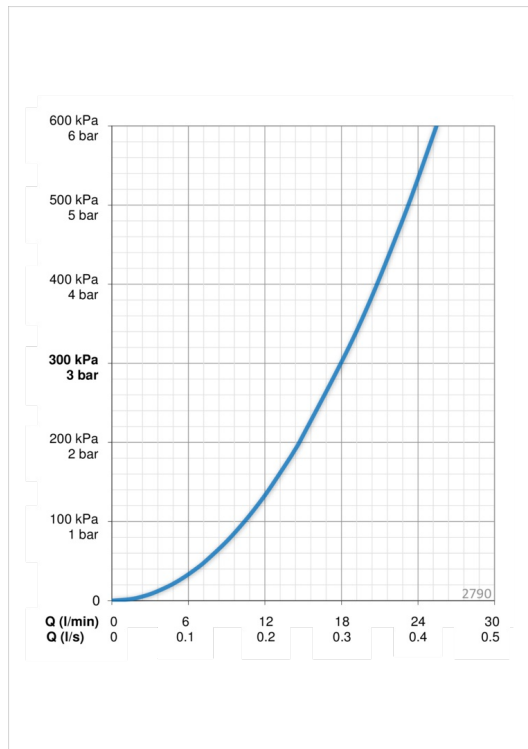

EAN: 6414150070136  
[static.oras.com/2790](http://static.oras.com/2790)

Oras Optima shower set

including hand shower with multi jet adjustment for more comfortable shower experience and limescale protection technology. EcoFlow control. Adjustable max 720 mm shower rail, wall bracket and a 1750 mm shower hose

- Shower
- Wall mounted
- Chrome
- Hand shower, Shower rail, Adjustable shower rail bracket, Soap dish, Shower hose (1750 mm), Eco flow control

### Flow properties

Flow-rate at 300 kPa **0.3 l/s**

### Technical properties

Hot water supply **max. +65°C**  
 Working pressure **50 - 500 kPa**  
 Connection size **G1/2**  
 Length / Height **720 mm**  
 Material **Composite**