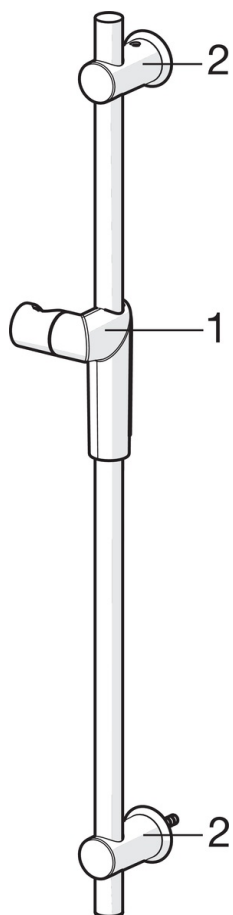

Spare parts

SP2790

	Name	Code
01	Slide for shower rail	601457V
02	Wall bracket	601459V