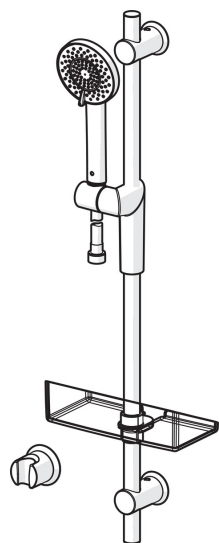

EAN: 6414150070136  
[static.oras.com/2790](http://static.oras.com/2790)

Oras Optima shower set

including hand shower with multi jet adjustment for more comfortable shower experience and limescale protection technology. EcoFlow control. Adjustable max 720 mm shower rail, wall bracket and a 1750 mm shower hose

- Shower
- Wall mounted
- Chrome
- Hand shower, Shower rail, Adjustable shower rail bracket, Soap dish, Shower hose (1750 mm), Eco flow control

### Technical properties

Hot water supply **max. +65°C**  
 Working pressure **50 - 500 kPa**  
 Connection size **G1/2**  
 Length / Height **720 mm**  
 Material **Composite**

### SP2790

	Name	Code
01	Slide for shower rail	601457V
02	Wall bracket	601459V