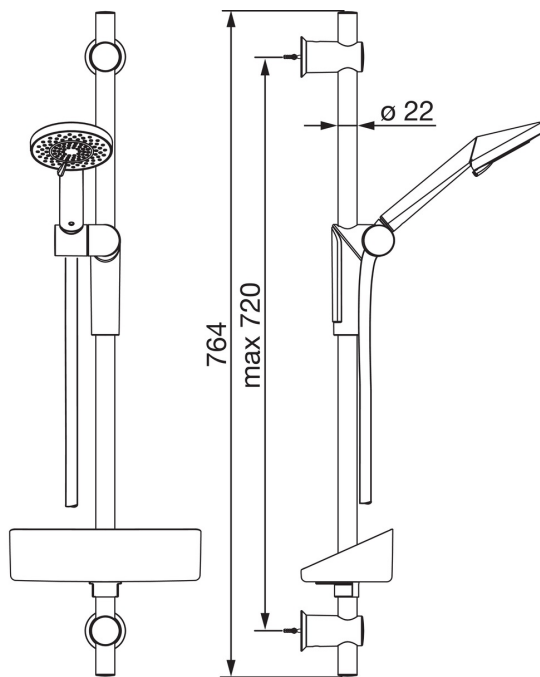

EAN: 6414150070136  
[static.oras.com/2790](http://static.oras.com/2790)

Oras Optima shower set

including hand shower with multi jet adjustment for more comfortable shower experience and limescale protection technology. EcoFlow control. Adjustable max 720 mm shower rail, wall bracket and a 1750 mm shower hose

- Shower
- Wall mounted
- Chrome
- Hand shower, Shower rail, Adjustable shower rail bracket, Soap dish, Shower hose (1750 mm), Eco flow control

## Technical data

### Technical properties

Hot water supply **max. +65°C**  
 Working pressure **50 - 500 kPa**  
 Connection size **G1/2**  
 Length / Height **720 mm**  
 Material **Composite**