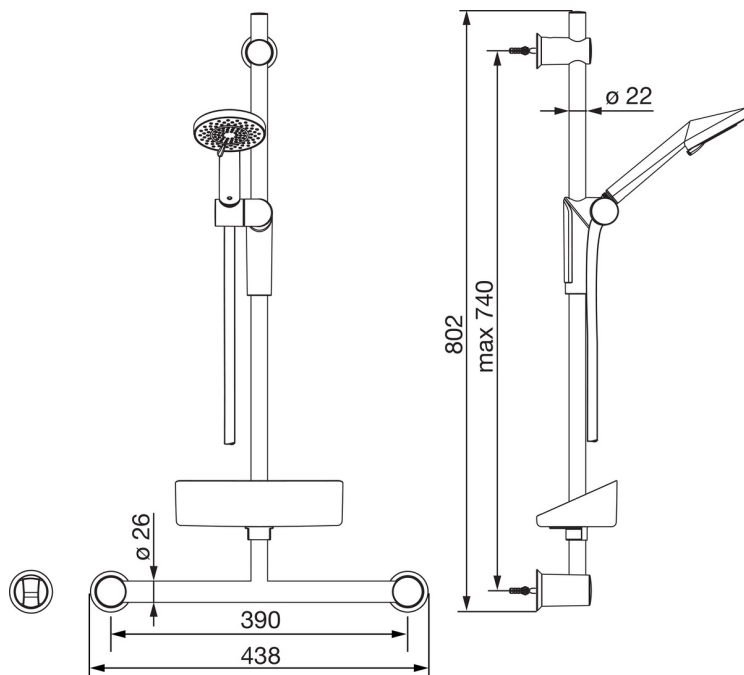

EAN: 6414150070143
static.oras.com/2792

Oras Optima shower set including hand shower with multi jet adjustment for more comfortable shower experience and limescale protection technology. EcoFlow control. Adjustable max 740 mm shower rail, firm grip bar, wall bracket and a 1750 mm shower hose.

- Shower
- Wall mounted
- Chrome
- Hand shower, Shower rail, Adjustable shower rail bracket, Soap dish, Shower holder, Shower hose (1750 mm), Eco flow control

Technical data

Flow properties

Flow-rate at 300 kPa **0.3 l/s**

Technical properties

Hot water supply **max. +65°C**
 Working pressure **50 - 500 kPa**
 Connection size **G1/2**
 Length / Height **740 mm**
 Material **Composite**

Spare parts

SP2790

	Name	Code
01	Slide for shower rail	601457V
02	Wall bracket	601459V