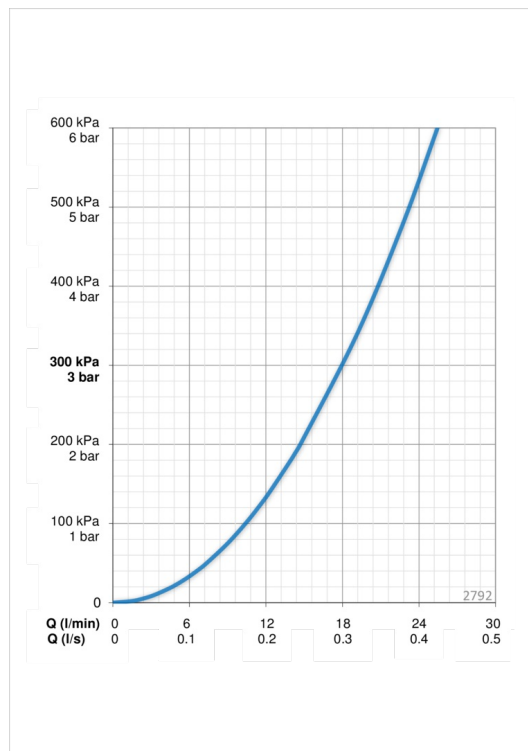

EAN: 6414150070143
static.oras.com/2792

Oras Optima shower set including hand shower with multi jet adjustment for more comfortable shower experience and limescale protection technology. EcoFlow control. Adjustable max 740 mm shower rail, firm grip bar, wall bracket and a 1750 mm shower hose.

- Shower
- Wall mounted
- Chrome
- Hand shower, Shower rail, Adjustable shower rail bracket, Soap dish, Shower holder, Shower hose (1750 mm), Eco flow control

Technical data

Flow properties

Flow-rate at 300 kPa **0.3 l/s**

Technical properties

Hot water supply **max. +65°C**
 Working pressure **50 - 500 kPa**
 Connection size **G1/2**
 Length / Height **740 mm**
 Material **Composite**

Spare parts

SP2790

	Name	Code
01	Slide for shower rail	601457V
02	Wall bracket	601459V