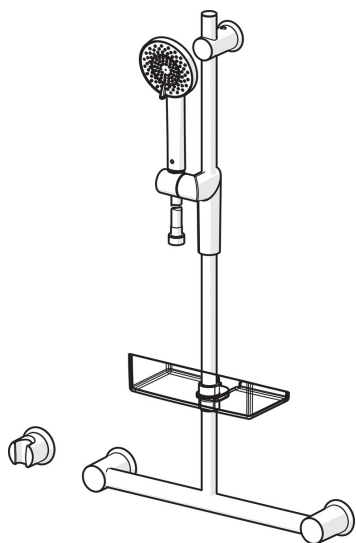

EAN: 6414150070143
static.oras.com/2792

Oras Optima shower set including hand shower with multi jet adjustment for more comfortable shower experience and limescale protection technology. EcoFlow control. Adjustable max 740 mm shower rail, firm grip bar, wall bracket and a 1750 mm shower hose.

- Shower
- Wall mounted
- Chrome
- Hand shower, Shower rail, Adjustable shower rail bracket, Soap dish, Shower holder, Shower hose (1750 mm), Eco flow control

Technical data

Flow properties

Flow-rate at 300 kPa **0.3 l/s**

Technical properties

Hot water supply **max. +65°C**
 Working pressure **50 - 500 kPa**
 Connection size **G1/2**
 Length / Height **740 mm**
 Material **Composite**

Spare parts

SP2790

	Name	Code
01	Slide for shower rail	601457V
02	Wall bracket	601459V