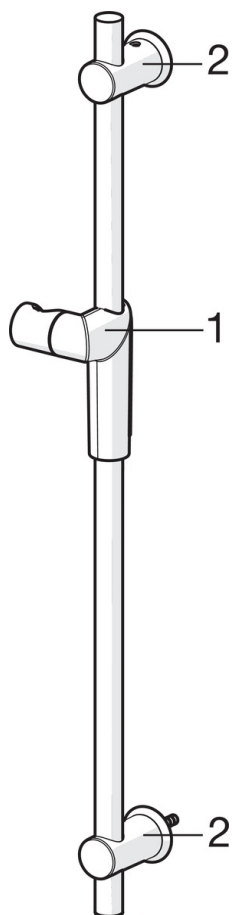

EAN: 6414150070143
static.oras.com/2792

Oras Optima shower set including hand shower with multi jet adjustment for more comfortable shower experience and limescale protection technology. EcoFlow control. Adjustable max 740 mm shower rail, firm grip bar, wall bracket and a 1750 mm shower hose.

- Shower
- Wall mounted
- Chrome
- Hand shower, Shower rail, Adjustable shower rail bracket, Soap dish, Shower holder, Shower hose (1750 mm), Eco flow control

Technical data

Flow properties

Flow-rate at 300 kPa **0.3 l/s**

Technical properties

Hot water supply **max. +65°C**
 Working pressure **50 - 500 kPa**
 Connection size **G1/2**
 Length / Height **740 mm**
 Material **Composite**

Spare parts

SP2790

	Name	Code
01	Slide for shower rail	601457V
02	Wall bracket	601459V