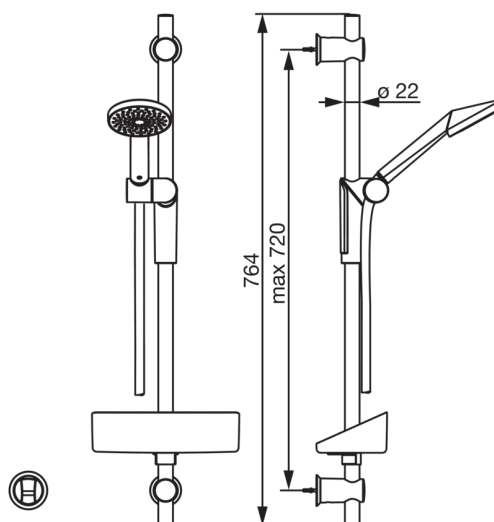

EAN: 6414150076299

www.oras.com/en/products/oras/product/2796

Oras Optima shower set including hand shower with limescale protection technology, adjustable max 720 mm shower rail, wall bracket and a 1750 mm shower hose.

- Shower
- Wall mounted
- Chrome
- Hand shower, Shower rail, Adjustable shower rail bracket, Soap dish, Shower holder, Shower hose (1750 mm)

Technical data

Flow properties

Flow-rate at 300 kPa **0.3 l/s**

Technical properties

Hot water supply **max. +65°C**
 Working pressure **50 - 500 kPa**
 Connection size **G1/2**
 Length / Height **720 mm**

Spare parts

SP2790

	Name	Code
01	Slide for shower rail	601457V
02	Wall bracket	601459V