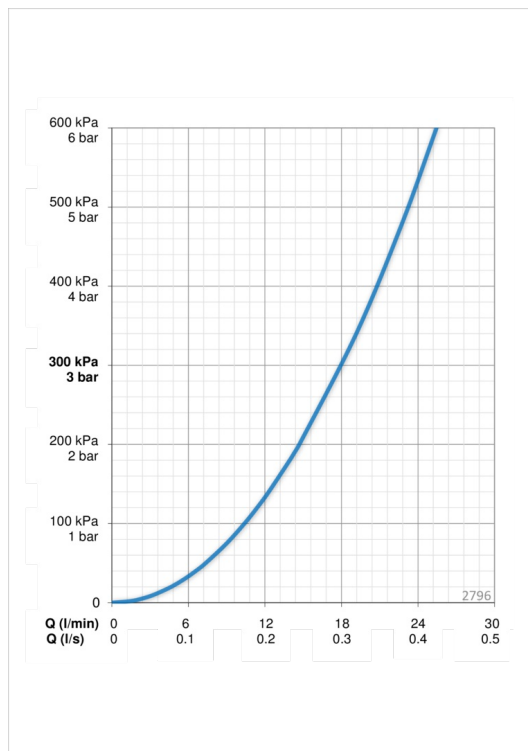

EAN: 6414150076299

www.oras.com/en/products/oras/product/2796

Oras Optima shower set including hand shower with limescale protection technology, adjustable max 720 mm shower rail, wall bracket and a 1750 mm shower hose.

- Shower
- Wall mounted
- Chrome
- Hand shower, Shower rail, Adjustable shower rail bracket, Soap dish, Shower holder, Shower hose (1750 mm)

Technical data

Flow properties

Flow-rate at 300 kPa **0.3 l/s**

Technical properties

Hot water supply **max. +65°C**
 Working pressure **50 - 500 kPa**
 Connection size **G1/2**
 Length / Height **720 mm**

Spare parts

SP2790

	Name	Code
01	Slide for shower rail	601457V
02	Wall bracket	601459V