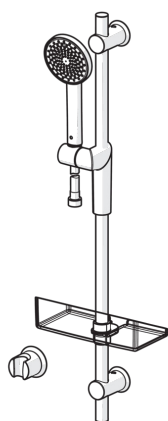

EAN: 6414150076299

www.oras.com/en/products/oras/product/2796

Oras Optima shower set including hand shower with limescale protection technology, adjustable max 720 mm shower rail, wall bracket and a 1750 mm shower hose.

- Shower
- Wall mounted
- Chrome
- Hand shower, Shower rail, Adjustable shower rail bracket, Soap dish, Shower holder, Shower hose (1750 mm)

Technical data

Flow properties

Flow-rate at 300 kPa **0.3 l/s**

Technical properties

Hot water supply **max. +65°C**
 Working pressure **50 - 500 kPa**
 Connection size **G1/2**
 Length / Height **720 mm**

Spare parts

SP2790

	Name	Code
01	Slide for shower rail	601457V
02	Wall bracket	601459V