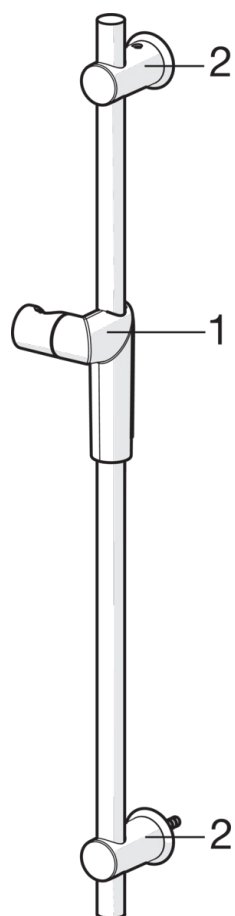

EAN: 6414150076299

www.oras.com/en/products/oras/product/2796

Oras Optima shower set including hand shower with limescale protection technology, adjustable max 720 mm shower rail, wall bracket and a 1750 mm shower hose.

- Shower
- Wall mounted
- Chrome
- Hand shower, Shower rail, Adjustable shower rail bracket, Soap dish, Shower holder, Shower hose (1750 mm)

Technical data

Flow properties

Flow-rate at 300 kPa **0.3 l/s**

Technical properties

Hot water supply **max. +65°C**
 Working pressure **50 - 500 kPa**
 Connection size **G1/2**
 Length / Height **720 mm**

Spare parts

SP2790

	Name	Code
01	Slide for shower rail	601457V
02	Wall bracket	601459V