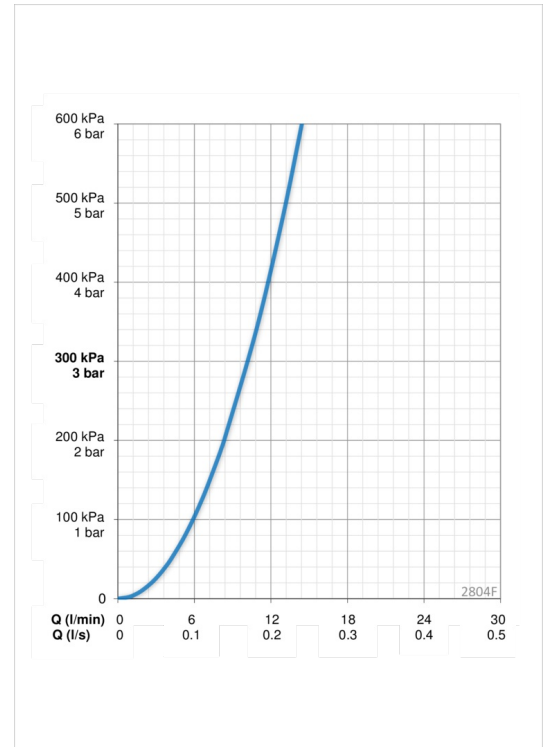

EAN: 6414150058264

www.oras.com/en/products/oras/product/2804F

Washbasin faucet with fixed spout, aerator and rapid pop-up waste.

F = with flexible pipes

- Bathroom
- Single lever, top operated
- Deck mounted
- Chrome
- Fixed spout
- HONEYCOMB® - improved lime protection
- Single operating lever/handle, Hot/Cold symbols
- Push pop-up waste without draw-rod
- Limitation option for maximum temperature and flow-rate
- ø 40 mm ceramic cartridge for flow and temperature control
- Flexible inlet pipes

Technical data

Flow properties

Flow-rate at 300 kPa	0.17 l/s
Pressure loss with flow (0.1 l/s)	100 kPa

Technical properties

Hot water supply	max. +80°C
Working pressure	50 - 1000 kPa
Connection size	G3/8
Projection	110 mm
Material	Brass

Regulations

EN standard	EN 817
Noise class	I (ISO 3822)

Type approvals

KIWA SE	1564