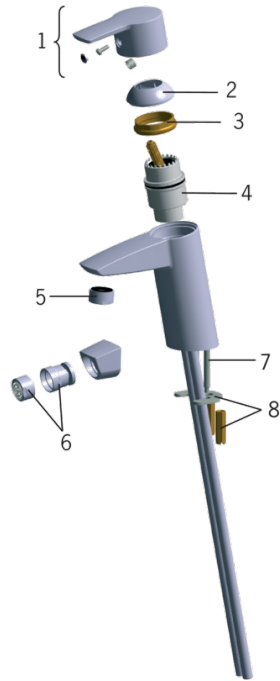

- Bathroom
- Single lever, top operated
- Deck mounted
- Chrome
- Fixed spout
- HONEYCOMB® - improved lime protection
- Single operating lever/handle, Hot/Cold symbols
- Push pop-up waste without draw-rod
- Limitation option for maximum temperature and flow-rate
- ø 40 mm ceramic cartridge for flow and temperature control
- Flexible inlet pipes

### Technical properties

Hot water supply	<b>max. +80°C</b>
Working pressure	<b>50 - 1000 kPa</b>
Connection size	<b>G3/8</b>
Projection	<b>110 mm</b>
Material	<b>Brass</b>

## Spare parts

### SP2810

	<b>Name</b>	<b>Code</b>
01	Lever	159050V
02	Covering cap	159053V
03	Tightening nut	158726
04	Cartridge	158890
05	Aerator, M24 x 1 STD HC A	232211
06	Aerator with ball joint, M24x1/M24x1	232511
07	Fixing screw (10 pcs), M6x55	158727/10
08	Fixing plates with nuts	158697