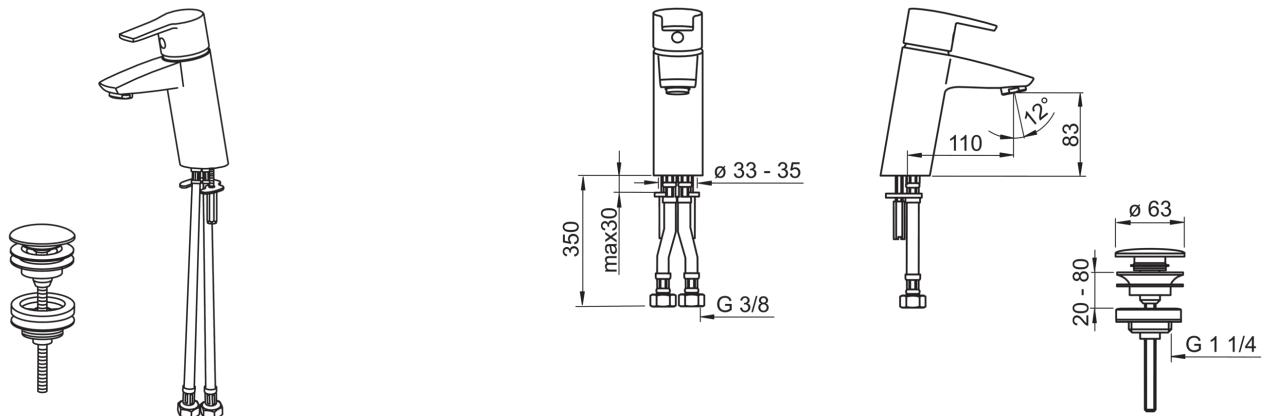

EAN: 6414150058264

www.oras.com/en/products/oras/product/2804F

Washbasin faucet with fixed spout, aerator and rapid pop-up waste.

F = with flexible pipes

- Bathroom
- Single lever, top operated
- Deck mounted
- Chrome
- Fixed spout
- HONEYCOMB® - improved lime protection
- Single operating lever/handle, Hot/Cold symbols
- Push pop-up waste without draw-rod
- Limitation option for maximum temperature and flow-rate
- ø 40 mm ceramic cartridge for flow and temperature control
- Flexible inlet pipes

Technical data

Flow properties

Flow-rate at 300 kPa	0.17 l/s
Pressure loss with flow (0.1 l/s)	100 kPa

Technical properties

Hot water supply	max. +80°C
Working pressure	50 - 1000 kPa
Connection size	G3/8
Projection	110 mm
Material	Brass

Regulations

EN standard	EN 817
Noise class	I (ISO 3822)

Type approvals

KIWA SE	1564