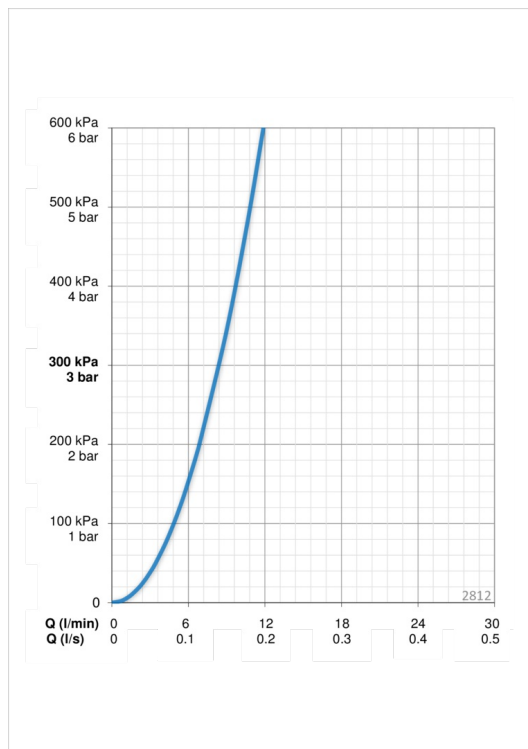

EAN: 6414150058240

www.oras.com/en/products/oras/product/2812

Washbasin faucet with fixed spout, aerator, Bidetta hand shower, shower hose and wall bracket.

- Bathroom
- Single lever, top operated, Bidetta
- Deck mounted
- Chrome
- Fixed spout
- HONEYCOMB® - improved lime protection
- Single operating lever/handle, Hot/Cold symbols
- Shower holder, Shower hose (1500 mm)
- Bidetta hand shower

Technical data

Flow properties

Flow-rate at 300 kPa	0.14 l/s
Pressure loss with flow (0.1 l/s)	140 kPa

Technical properties

Hot water supply	max. +80°C
Working pressure	50 - 1000 kPa
Connection size	Ø10 mm
Projection	110 mm
Material	brass

Regulations

EN standard	EN 817
Noise class	I (ISO 3822)

Type approvals

STF certificate	VTT-RTH-04951-08
ETA-Danmark	VA 1.42/17873
Sintef	Sintef Nr. 1322
KIWA SE	1564