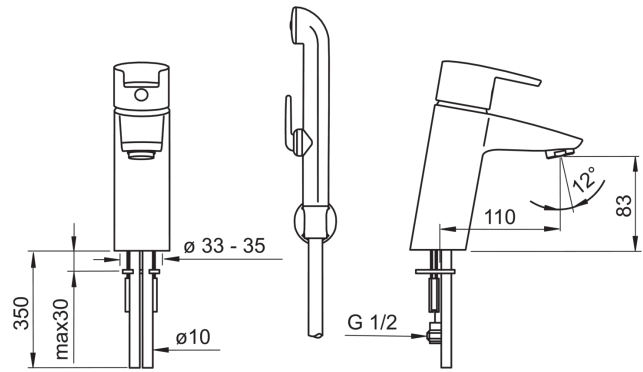

Spare parts

SP2810

	Name	Code
01	Lever	159050V
02	Covering cap	159053V
03	Tightening nut	158726
04	Cartridge	158890
05	Aerator, M24 x 1 STD HC A	232211
06	Aerator with ball joint, M24x1/M24x1	232511
07	Fixing screw (10 pcs), M6x55	158727/10
08	Fixing plates with nuts	158697