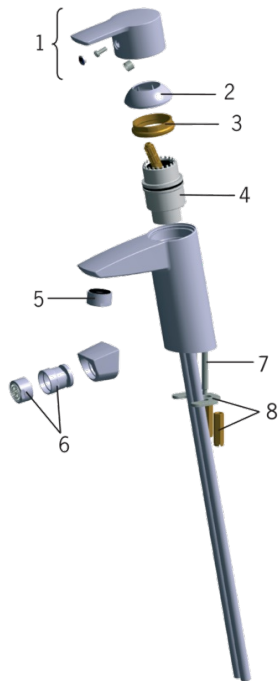

- Bathroom
- Single lever, top operated, Bidetta
- Deck mounted
- Chrome
- Fixed spout
- HONEYCOMB® - improved lime protection
- Single operating lever/handle, Hot/Cold symbols
- Shower holder, Shower hose (1500 mm)
- Bidetta hand shower

### Technical properties

Hot water supply	<b>max. +80°C</b>
Working pressure	<b>50 - 1000 kPa</b>
Connection size	<b>Ø10 mm</b>
Projection	<b>110 mm</b>
Material	<b>brass</b>

## Spare parts

### SP2810

	Name	Code
01	Lever	159050V
02	Covering cap	159053V
03	Tightening nut	158726
04	Cartridge	158890
05	Aerator, M24 x 1 STD HC A	232211
06	Aerator with ball joint, M24x1/M24x1	232511
07	Fixing screw (10 pcs), M6x55	158727/10
08	Fixing plates with nuts	158697