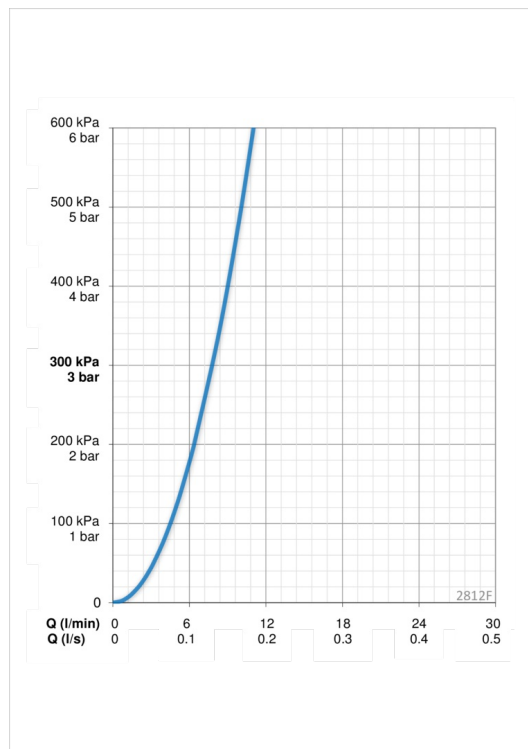

EAN: 6414150059902

www.oras.com/en/products/oras/product/2812F

Washbasin faucet with fixed spout, aerator, Bidetta hand shower, shower hose and wall bracket.

F = with flexible pipes

- Bathroom
- Single lever, top operated, Bidetta
- Deck mounted
- Chrome
- Fixed spout
- HONEYCOMB® - improved lime protection
- Single operating lever/handle, Hot/Cold symbols
- Shower holder, Shower hose (1500 mm)
- Bidetta hand shower
- Limitation option for maximum temperature and flow-rate
- 40 mm ceramic cartridge for flow and temperature control
- Flexible inlet pipes

Technical data

Flow properties

Flow-rate at 300 kPa	0.13 l/s
Pressure loss with flow (0.1 l/s)	175 kPa

Technical properties

Hot water supply	max. +80°C
Working pressure	50 - 1000 kPa
Connection size	G3/8
Projection	110 mm
Material	Brass

Regulations

EN standard	EN 817
Noise class	I (ISO 3822)

Type approvals

KIWA SE	1564