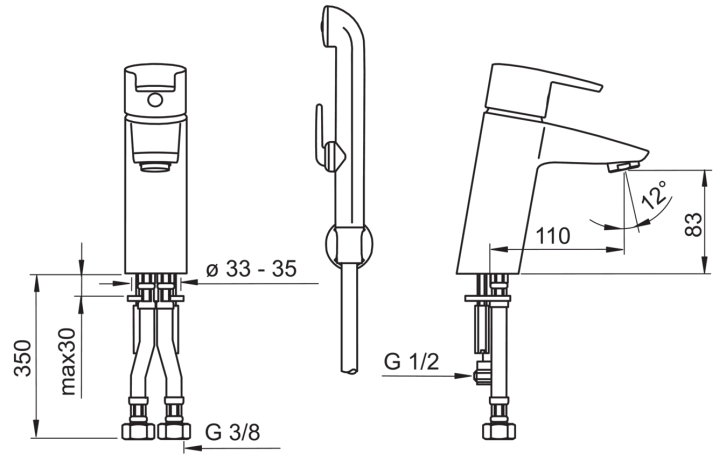

EAN: 6414150059902

www.oras.com/en/products/oras/product/2812F

Washbasin faucet with fixed spout, aerator, Bidetta hand shower, shower hose and wall bracket.

F = with flexible pipes

- Bathroom
- Single lever, top operated, Bidetta
- Deck mounted
- Chrome
- Fixed spout
- HONEYCOMB® - improved lime protection
- Single operating lever/handle, Hot/Cold symbols
- Shower holder, Shower hose (1500 mm)
- Bidetta hand shower
- Limitation option for maximum temperature and flow-rate
- 40 mm ceramic cartridge for flow and temperature control
- Flexible inlet pipes

Technical data

Flow properties

Flow-rate at 300 kPa	0.13 l/s
Pressure loss with flow (0.1 l/s)	175 kPa

Technical properties

Hot water supply	max. +80°C
Working pressure	50 - 1000 kPa
Connection size	G3/8
Projection	110 mm
Material	Brass

Regulations

EN standard	EN 817
Noise class	I (ISO 3822)

Type approvals

KIWA SE	1564
---------	-------------

Spare parts

SP2810

	Name	Code
01	Lever	159050V
02	Covering cap	159053V
03	Tightening nut	158726
04	Cartridge	158890
05	Aerator, M24 x 1 STD HC A	232211
06	Aerator with ball joint, M24x1/M24x1	232511
07	Fixing screw (10 pcs), M6x55	158727/10
08	Fixing plates with nuts	158697