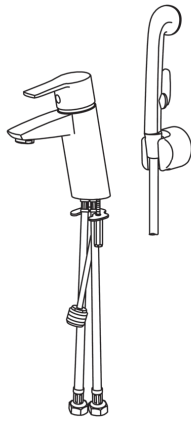

EAN: 6414150059902

www.oras.com/en/products/oras/product/2812F

Washbasin faucet with fixed spout, aerator, Bidetta hand shower, shower hose and wall bracket.

F = with flexible pipes

- Bathroom
- Single lever, top operated, Bidetta
- Deck mounted
- Chrome
- Fixed spout
- HONEYCOMB® - improved lime protection
- Single operating lever/handle, Hot/Cold symbols
- Shower holder, Shower hose (1500 mm)
- Bidetta hand shower
- Limitation option for maximum temperature and flow-rate
- 40 mm ceramic cartridge for flow and temperature control
- Flexible inlet pipes

Technical data

Flow properties

Flow-rate at 300 kPa	0.13 l/s
Pressure loss with flow (0.1 l/s)	175 kPa

Technical properties

Hot water supply	max. +80°C
Working pressure	50 - 1000 kPa
Connection size	G3/8
Projection	110 mm
Material	Brass

Regulations

EN standard	EN 817
Noise class	I (ISO 3822)

Type approvals

KIWA SE	1564
---------	-------------

Spare parts

SP2810

	Name	Code
01	Lever	159050V
02	Covering cap	159053V
03	Tightening nut	158726
04	Cartridge	158890
05	Aerator, M24 x 1 STD HC A	232211
06	Aerator with ball joint, M24x1/M24x1	232511
07	Fixing screw (10 pcs), M6x55	158727/10
08	Fixing plates with nuts	158697