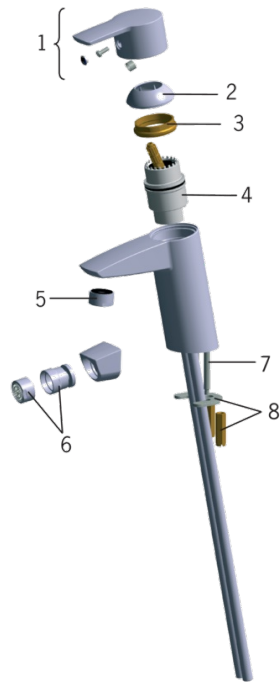

EAN: 6414150059902

www.oras.com/en/products/oras/product/2812F

Washbasin faucet with fixed spout, aerator, Bidetta hand shower, shower hose and wall bracket.

F = with flexible pipes

- Bathroom
- Single lever, top operated, Bidetta
- Deck mounted
- Chrome
- Fixed spout
- HONEYCOMB® - improved lime protection
- Single operating lever/handle, Hot/Cold symbols
- Shower holder, Shower hose (1500 mm)
- Bidetta hand shower
- Limitation option for maximum temperature and flow-rate
- 40 mm ceramic cartridge for flow and temperature control
- Flexible inlet pipes

Technical data

Flow properties

Flow-rate at 300 kPa	0.13 l/s
Pressure loss with flow (0.1 l/s)	175 kPa

Technical properties

Hot water supply	max. +80°C
Working pressure	50 - 1000 kPa
Connection size	G3/8
Projection	110 mm
Material	Brass

Regulations

EN standard	EN 817
Noise class	I (ISO 3822)

Type approvals

KIWA SE	1564
---------	-------------

Spare parts

SP2810

	Name	Code
01	Lever	159050V
02	Covering cap	159053V
03	Tightening nut	158726
04	Cartridge	158890
05	Aerator, M24 x 1 STD HC A	232211
06	Aerator with ball joint, M24x1/M24x1	232511
07	Fixing screw (10 pcs), M6x55	158727/10
08	Fixing plates with nuts	158697