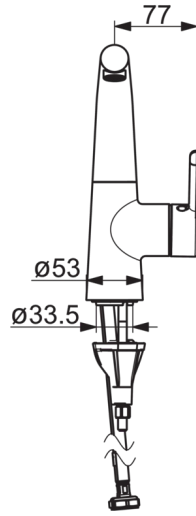

EAN: 6414150082405

www.oras.com/en/products/oras/product/3006F-34

Washbasin faucet with swivel spout an Mikado® aerator. Spout's swing angle is factory preset at 120° (can be limited to 0° or 60°). There are also in-built limitation options for water temperature and maximum flow-rate.

F= with flexible pipes

- Bathroom
- Side operated, Single lever
- Deck mounted
- Rose gold
- flexible inlet pipe(s)
- 3S-installation system for safe and simple mounting

Technical data

Flow properties

Flow-rate at 300 kPa (with flow controller)	0.02 l/s
Pressure loss with flow (0.1 l/s)	100 kPa

Technical properties

Hot water supply	max. +80°C
Working pressure	50 - 1000 kPa
Connection size	G3/8
Projection	151 mm
Material	brass

Regulations

EN standard	EN 817
Noise class	I (ISO 3822)

Spare parts

SP3004F

	Code
01	602671V
02	1001722V
02	1005427V-34
03	1002464V
03	1005433V-34
04	159670/10
04	159667V
05	159499
06	1005428V-34
06	602685V
07	1003084V
07	1005431V-34
08	1002323V
09	1001740V
09	1005432V-34
10	158726
11	1003691V
12	1002371V
13	1000780V
14	159684
15	602610V
16	1004656V