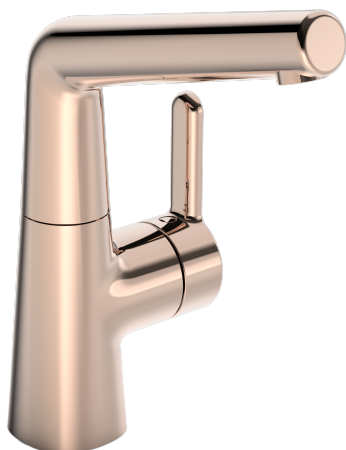

EAN: 6414150082405

www.oras.com/en/products/oras/product/3006F-34

Washbasin faucet with swivel spout an Mikado® aerator. Spout's swing angle is factory preset at 120° (can be limited to 0° or 60°). There are also in-built limitation options for water temperature and maximum flow-rate.

F= with flexible pipes

- Bathroom
- Side operated, Single lever
- Deck mounted
- Rose gold
- flexible inlet pipe(s)
- 3S-installation system for safe and simple mounting

Technical data

Flow properties

Flow-rate at 300 kPa (with flow controller)	0.02 l/s
Pressure loss with flow (0.1 l/s)	100 kPa

Technical properties

Hot water supply	max. +80°C
Working pressure	50 - 1000 kPa
Connection size	G3/8
Projection	151 mm
Material	brass

Regulations

EN standard	EN 817
Noise class	I (ISO 3822)

Spare parts

SP3004F