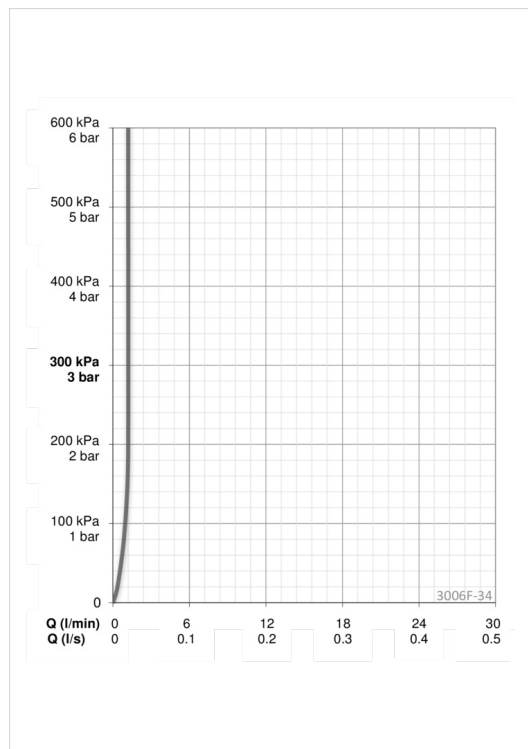

EAN: 6414150082405

www.oras.com/en/products/oras/product/3006F-34

Washbasin faucet with swivel spout an Mikado® aerator. Spout's swing angle is factory preset at 120° (can be limited to 0° or 60°). There are also in-built limitation options for water temperature and maximum flow-rate.

F= with flexible pipes

- Bathroom
- Side operated, Single lever
- Deck mounted
- Rose gold
- flexible inlet pipe(s)
- 3S-installation system for safe and simple mounting

Technical data

Flow properties

Flow-rate at 300 kPa (with flow controller)	0.02 l/s
Pressure loss with flow (0.1 l/s)	100 kPa

Technical properties

Hot water supply	max. +80°C
Working pressure	50 - 1000 kPa
Connection size	G3/8
Projection	151 mm
Material	brass

Regulations

EN standard	EN 817
Noise class	I (ISO 3822)

Spare parts

SP3004F