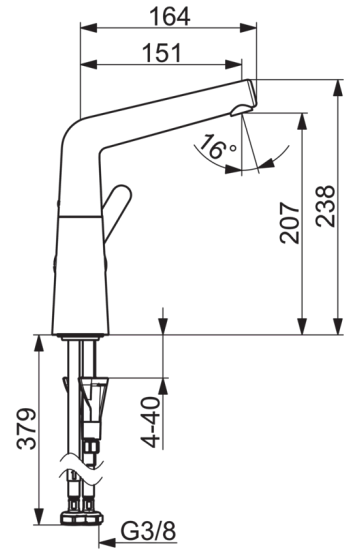

F= with flexible pipes

- Bathroom
- Side operated, Single lever
- Deck mounted
- Rose gold
- flexible inlet pipe(s)
- 3S-installation system for safe and simple mounting

Technical data

Flow properties

Flow-rate at 300 kPa (with flow controller)	0.02 l/s
Pressure loss with flow (0.1 l/s)	100 kPa

Technical properties

Hot water supply	max. +80°C
Working pressure	50 - 1000 kPa
Connection size	G3/8
Projection	151 mm
Material	brass

Regulations

EN standard	EN 817
Noise class	I (ISO 3822)

Spare parts

SP3004F