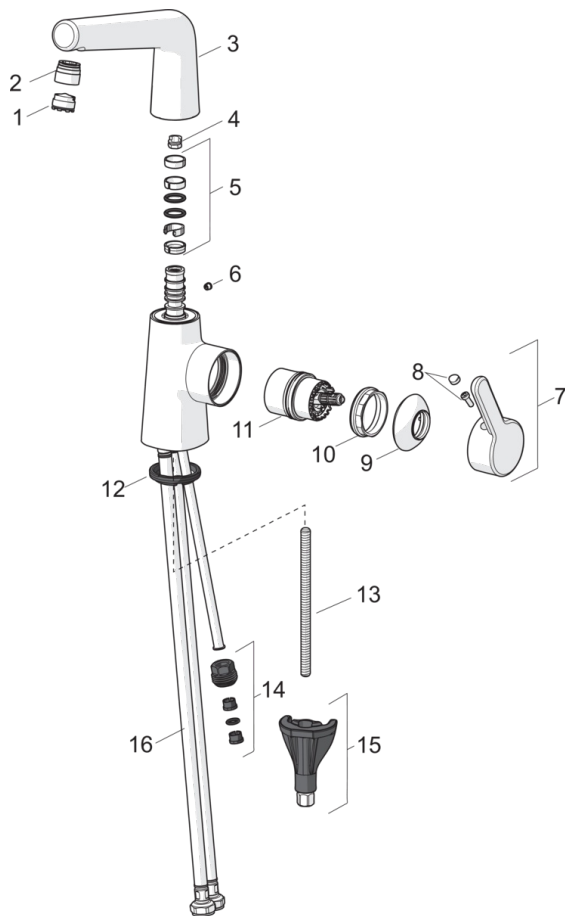

EAN: 6414150082405

www.oras.com/en/products/oras/product/3006F-34

Washbasin faucet with swivel spout an Mikado® aerator. Spout's swing angle is factory preset at 120° (can be limited to 0° or 60°). There are also in-built limitation options for water temperature and maximum flow-rate.

F= with flexible pipes

- Bathroom
- Side operated, Single lever
- Deck mounted
- Rose gold
- flexible inlet pipe(s)
- 3S-installation system for safe and simple mounting

Technical data

Flow properties

Flow-rate at 300 kPa (with flow controller)	0.02 l/s
Pressure loss with flow (0.1 l/s)	100 kPa

Technical properties

Hot water supply	max. +80°C
Working pressure	50 - 1000 kPa
Connection size	G3/8
Projection	151 mm
Material	brass

Regulations

EN standard	EN 817
Noise class	I (ISO 3822)

Spare parts

SP3004F

	Code
01	602671V
02	1001722V
02	1005427V-34
03	1002464V
03	1005433V-34
04	159670/10
04	159667V
05	159499
06	1005428V-34
06	602685V
07	1003084V
07	1005431V-34
08	1002323V
09	1001740V
09	1005432V-34
10	158726
11	1003691V
12	1002371V
13	1000780V
14	159684
15	602610V
16	1004656V