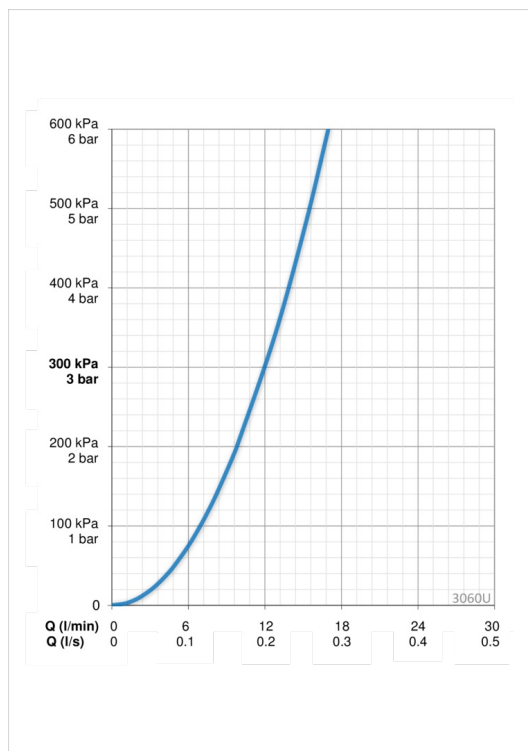

EAN: 6414150082597

www.oras.com/en/products/oras/product/3060U

Shower faucet. Eccentric unions with silencer are included. There are also in-built limitation options for water temperature and maximum flow-rate.

- Shower
- Single lever, top operated
- Wall mounted
- Chrome
- Single operating lever/handle, Hot/Cold symbols
- Limitation option for maximum temperature and flow-rate
- Non-return valve(s), 40 mm ceramic cartridge for flow and temperature control

Technical data

Flow properties

Flow-rate at 300 kPa	0.2 l/s
Pressure loss with flow (0.2 l/s)	200 kPa

Technical properties

Hot water supply	max. +80°C
Working pressure	50 - 1000 kPa
Connection size	G1/2
Installation width	CC150 ± 15 mm
Projection	61 mm
Material	Brass

Regulations

EN standard	EN 1111
Noise class	II (ISO 3822)