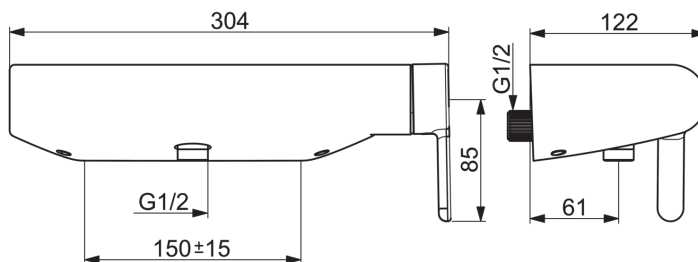

EAN: 6414150082597

www.oras.com/en/products/oras/product/3060U

Shower faucet. Eccentric unions with silencer are included. There are also in-built limitation options for water temperature and maximum flow-rate.

- Shower
- Single lever, top operated
- Wall mounted
- Chrome
- Single operating lever/handle, Hot/Cold symbols
- Limitation option for maximum temperature and flow-rate
- Non-return valve(s), 40 mm ceramic cartridge for flow and temperature control

Technical data

Flow properties

Flow-rate at 300 kPa	0.2 l/s
Pressure loss with flow (0.2 l/s)	200 kPa

Technical properties

Hot water supply	max. +80°C
Working pressure	50 - 1000 kPa
Connection size	G1/2
Installation width	CC150 ± 15 mm
Projection	61 mm
Material	Brass

Regulations

EN standard	EN 1111
Noise class	II (ISO 3822)