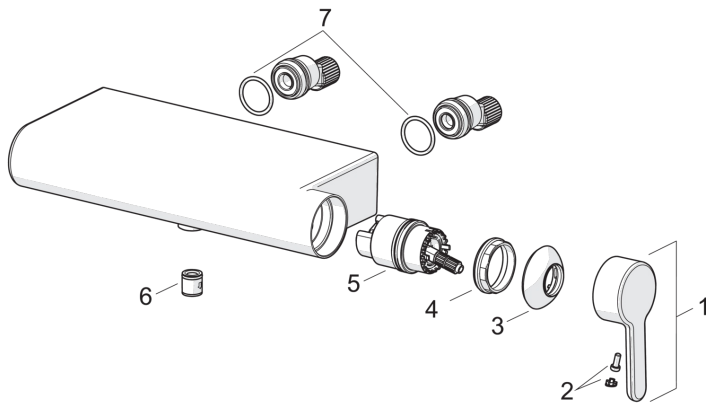

- Shower
- Single lever, top operated
- Wall mounted
- Chrome
- Single operating lever/handle, Hot/Cold symbols
- Limitation option for maximum temperature and flow-rate
- Non-return valve(s), 40 mm ceramic cartridge for flow and temperature control

Technical data

Flow properties

Flow-rate at 300 kPa	0.2 l/s
Pressure loss with flow (0.2 l/s)	200 kPa

Technical properties

Hot water supply	max. +80°C
Working pressure	50 - 1000 kPa
Connection size	G1/2
Installation width	CC150 ± 15 mm
Projection	61 mm
Material	Brass

Regulations

EN standard	EN 1111
Noise class	II (ISO 3822)

Spare parts

SP3060

	Name	Code
01	Lever	1003074V
02	Symbol plug	1002323V
03	Covering cap	1001740V
04	Tightening nut	158726
05	Cartridge	158890
06	Non-return valve	601989V
07	O-ring, 25.07x2.62	602674V