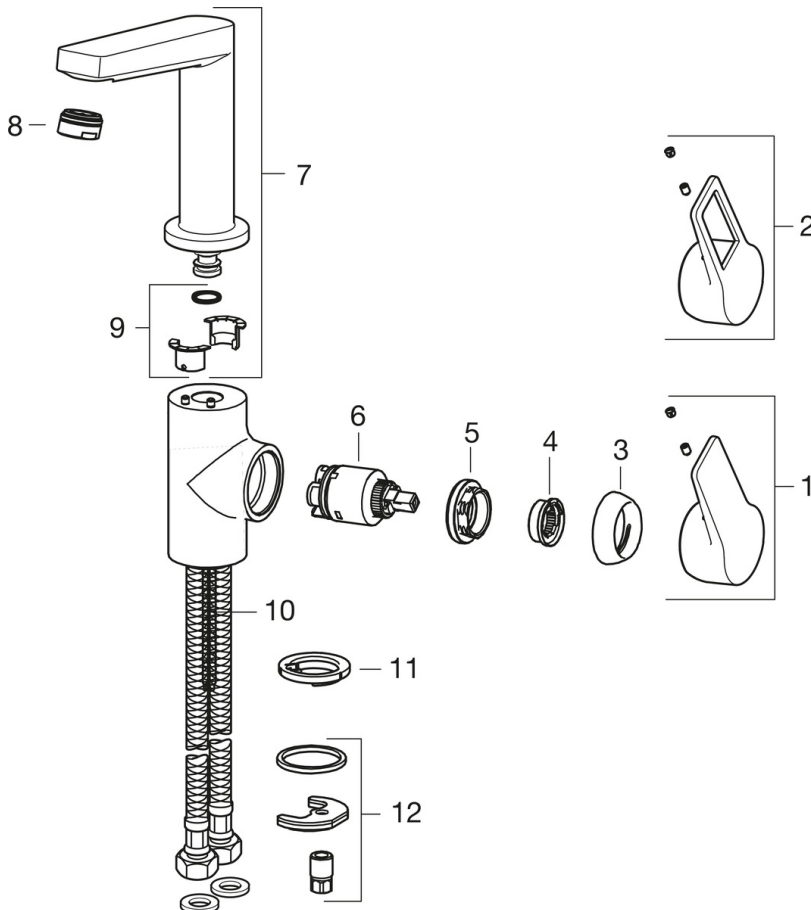

F= with flexible pipes

- Washbasin
- Single-lever, side operated
- Deck mounted
- Chrome
- Swivel spout
- Standard aerator
- Loop shape, Single operating lever/handle, Hot/Cold symbols
- Pop-up waste with draw-rod
- Limitation option for maximum temperature and flow-rate
- $\phi$  35 mm ceramic cartridge for flow and temperature control
- Flexible inlet pipes
- Rapid installation system

### Technical properties

Hot water supply **max. +80°C**  
 Working pressure **100 - 1000 kPa**  
 Projection **130 mm**  
 Material **Brass**

### Spare parts

### SP3801F

	Name	Code
01	Lever	602619V
02	Lever	602620V
03	Covering cap	601967V
04	Temperature adjustment limiter	601973V
05	Tightening nut, M40x1, SW30	601968V
06	Cartridge	601969V
07	Spout	602621V
08	Aerator, M24x1, 6 l/min	601974V
09	Sealing kit	602159V
10	Fixing screw, M8x1, L=140	601970V
11	Bottom seal	601971V
12	Fixing set	601985V