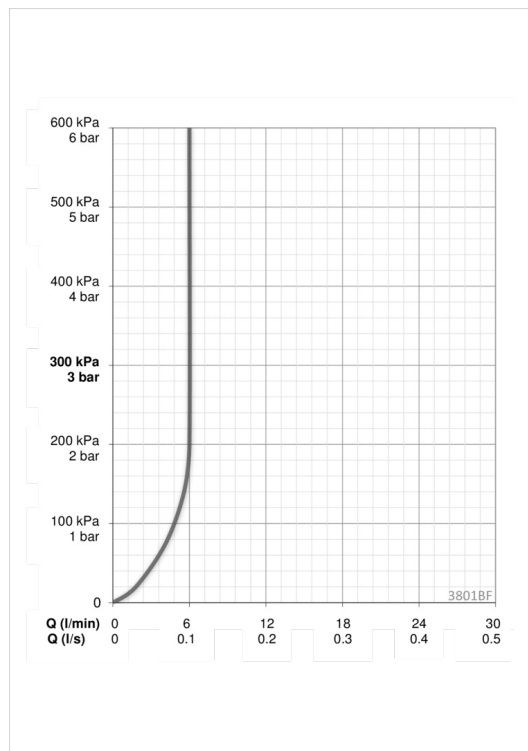

EAN: 6414150079764
static.oras.com/3801BF

Washbasin faucet with high swivel spout, loop lever and pop-up waste. There are also in-built limitation options for water temperature and maximum flow-rate.

F= with flexible pipes

- Washbasin
- Single-lever, side operated
- Deck mounted
- Chrome
- Swivel spout
- Standard aerator
- Loop shape, Single operating lever/handle, Hot/Cold symbols
- Pop-up waste with draw-rod
- Limitation option for maximum temperature and flow-rate
- ϕ 35 mm ceramic cartridge for flow and temperature control
- Flexible inlet pipes
- Rapid installation system

Technical data

Flow properties

Flow-rate at 300 kPa (with flow controller) **0.1 l/s**

Technical properties

Hot water supply **max. +80°C**
Working pressure **100 - 1000 kPa**
Projection **130 mm**
Material **Brass**

Regulations

EN standard **EN 817**