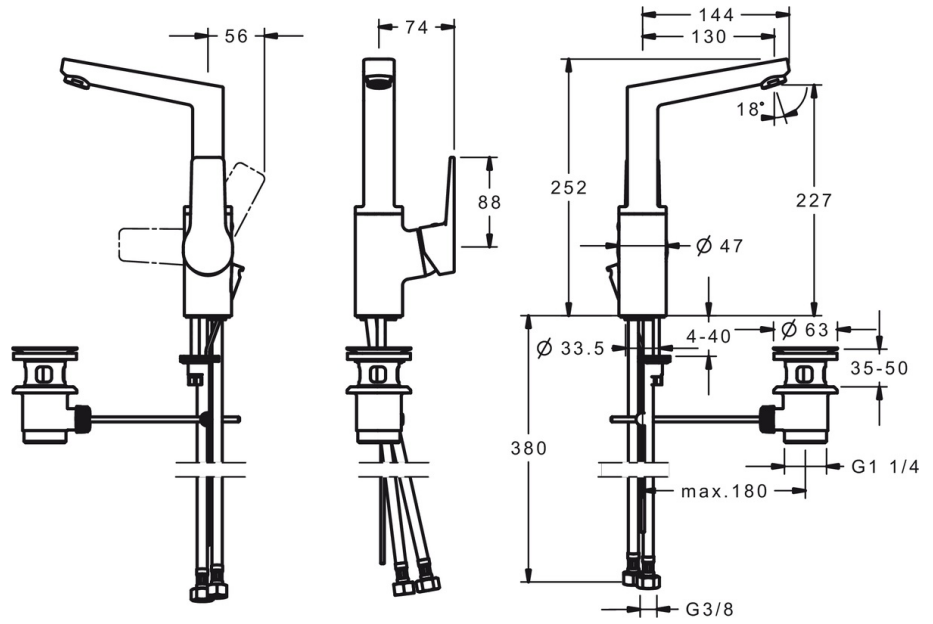

Spare parts

SP3801F

	Name	Code
01	Lever	602619V
02	Lever	602620V
03	Covering cap	601967V
04	Temperature adjustment limiter	601973V
05	Tightening nut, M40x1, SW30	601968V
06	Cartridge	601969V
07	Spout	602621V
08	Aerator, M24x1, 6 l/min	601974V
09	Sealing kit	602159V
10	Fixing screw, M8x1, L=140	601970V
11	Bottom seal	601971V
12	Fixing set	601985V