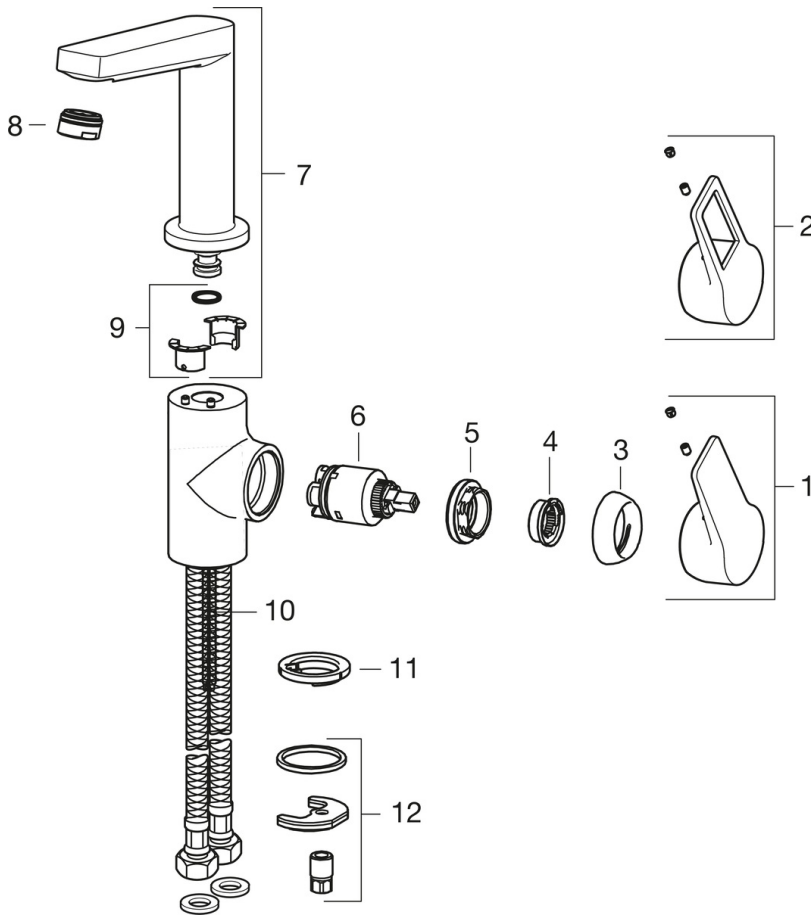

EAN: 6414150079795
static.oras.com/3803BF

Washbasin faucet with high swivel spout and loop lever. There are also in-built limitation options for water temperature and maximum flow-rate.

F= with flexible pipes

- Washbasin
- Single-lever, side operated
- Deck mounted
- Chrome
- Swivel spout
- Standard aerator
- Loop shape, Single operating lever/handle, Hot/Cold symbols
- Limitation option for maximum temperature and flow-rate
- \varnothing 35 mm ceramic cartridge for flow and temperature control
- Flexible inlet pipes
- Rapid installation system

Technical data

Flow properties

Flow-rate at 300 kPa (with flow controller) **0.1 l/s**

Technical properties

Hot water supply **max. +80°C**
 Working pressure **100 - 1000 kPa**
 Projection **130 mm**
 Material **Brass**

Regulations

EN standard **EN 817**

Spare parts

SP3801F

	Name	Code
01	Lever	602619V
02	Lever	602620V
03	Covering cap	601967V
04	Temperature adjustment limiter	601973V
05	Tightening nut, M40x1, SW30	601968V
06	Cartridge	601969V
07	Spout	602621V
08	Aerator, M24x1, 6 l/min	601974V
09	Sealing kit	602159V
10	Fixing screw, M8x1, L=140	601970V
11	Bottom seal	601971V
12	Fixing set	601985V