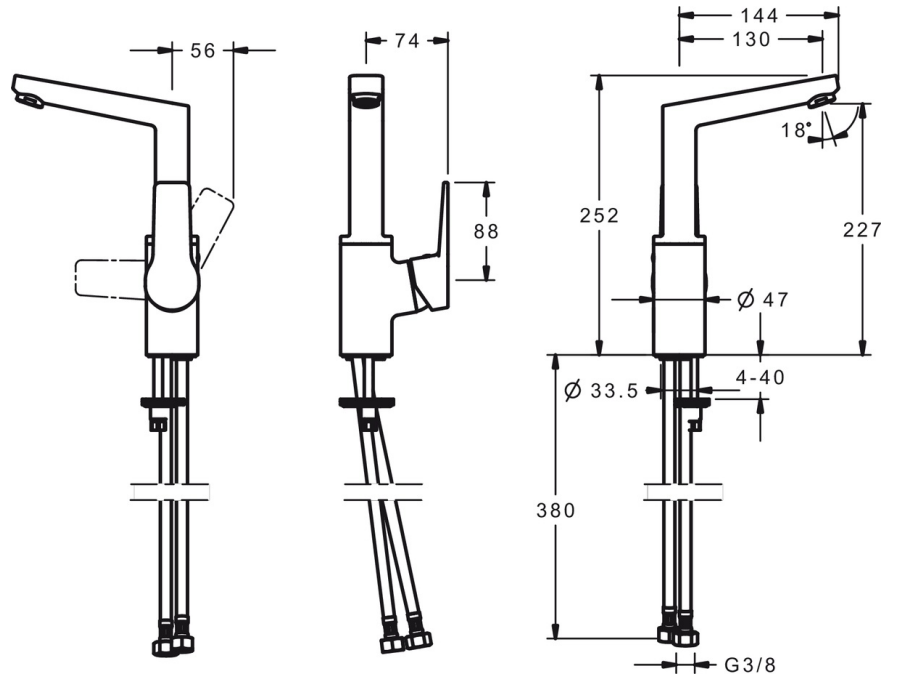

EAN: 6414150079795
static.oras.com/3803BF

Washbasin faucet with high swivel spout and loop lever. There are also in-built limitation options for water temperature and maximum flow-rate.

F= with flexible pipes

- Washbasin
- Single-lever, side operated
- Deck mounted
- Chrome
- Swivel spout
- Standard aerator
- Loop shape, Single operating lever/handle, Hot/Cold symbols
- Limitation option for maximum temperature and flow-rate
- \varnothing 35 mm ceramic cartridge for flow and temperature control
- Flexible inlet pipes
- Rapid installation system

Technical data

Flow properties

Flow-rate at 300 kPa (with flow controller) **0.1 l/s**

Technical properties

Hot water supply **max. +80°C**
 Working pressure **100 - 1000 kPa**
 Projection **130 mm**
 Material **Brass**

Regulations

EN standard **EN 817**

Spare parts

SP3801F

	Name	Code
01	Lever	602619V
02	Lever	602620V
03	Covering cap	601967V
04	Temperature adjustment limiter	601973V
05	Tightening nut, M40x1, SW30	601968V
06	Cartridge	601969V
07	Spout	602621V
08	Aerator, M24x1, 6 l/min	601974V
09	Sealing kit	602159V
10	Fixing screw, M8x1, L=140	601970V
11	Bottom seal	601971V
12	Fixing set	601985V