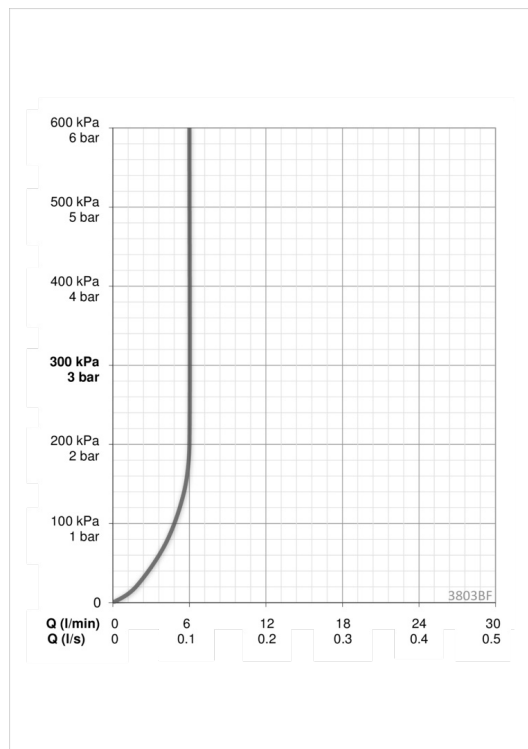

EAN: 6414150079795
static.oras.com/3803BF

Washbasin faucet with high swivel spout and loop lever. There are also in-built limitation options for water temperature and maximum flow-rate.

F= with flexible pipes

- Washbasin
- Single-lever, side operated
- Deck mounted
- Chrome
- Swivel spout
- Standard aerator
- Loop shape, Single operating lever/handle, Hot/Cold symbols
- Limitation option for maximum temperature and flow-rate
- $\varnothing$ 35 mm ceramic cartridge for flow and temperature control
- Flexible inlet pipes
- Rapid installation system

Technical data

Flow properties

Flow-rate at 300 kPa (with flow controller) **0.1 l/s**

Technical properties

Hot water supply **max. +80°C**
Working pressure **100 - 1000 kPa**
Projection **130 mm**
Material **Brass**

Regulations

EN standard **EN 817**