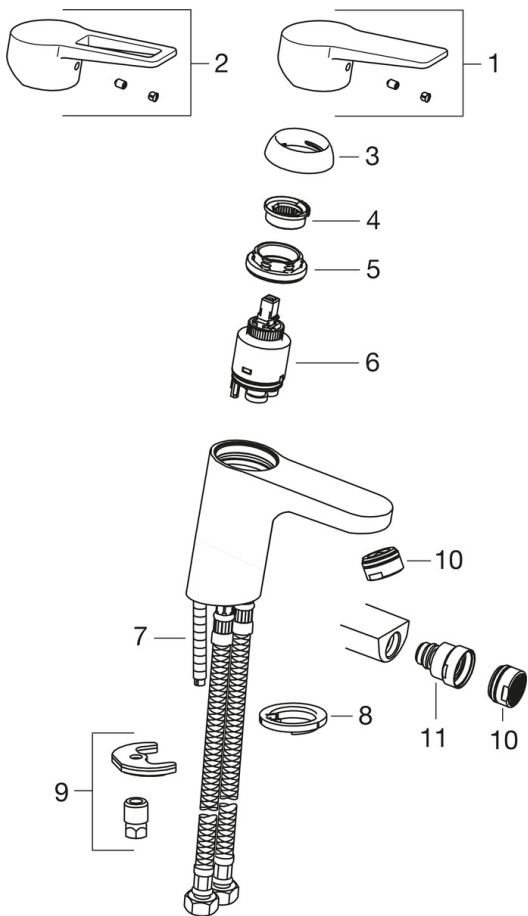

EAN: 6414150079863

www.oras.com/en/products/oras/product/3806F

Washbasin faucet XL with fixed spout and solid lever. There are also in-built limitation options for water temperature and maximum flow-rate.

F= with flexible pipes

- Bathroom
- Single-lever
- Deck mounted
- Chrome
- Fixed spout
- Standard aerator
- Single operating lever/handle, Hot/Cold symbols
- Limitation option for maximum temperature and flow-rate
- \varnothing 35 mm ceramic cartridge for flow and temperature control
- Flexible inlet pipes
- Rapid installation system

Technical data

Flow properties

Flow-rate at 300 kPa (with flow controller) **0.1 l/s**

Technical properties

Hot water supply **max. +80°C**
 Working pressure **100 - 1000 kPa**
 Projection **123 mm**

Regulations

EN standard **EN 817**
 Noise class **P-IX 18545/IA**

Spare parts

SP3810F

	Name	Code
01	Lever	602616V
02	Lever	602617V
03	Covering cap	601967V
04	Temperature adjustment limiter	601973V
05	Tightening nut, M40x1, SW30	601968V
06	Cartridge	601969V
07	Fixing screw, M8x1, L=140	601970V
08	Bottom seal	601971V
09	Fixing set	601972V
10	Aerator, M24x1, 6 l/min	601974V
11	Ball joint for bidet faucet	601976V