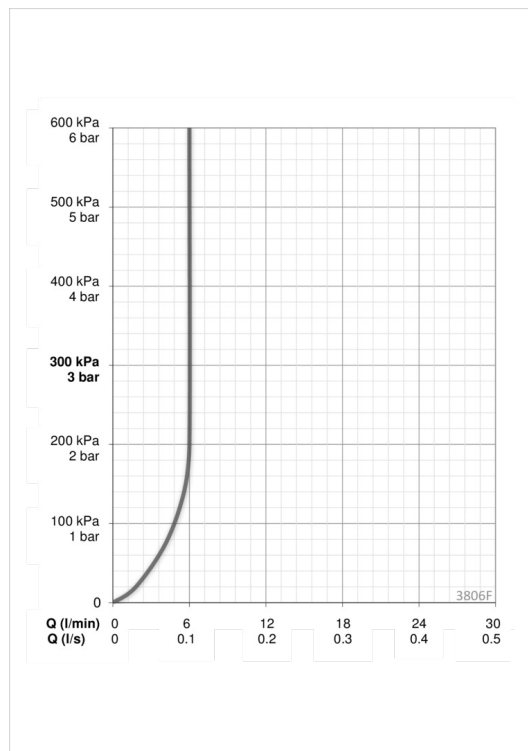

EAN: 6414150079863

www.oras.com/en/products/oras/product/3806F

Washbasin faucet XL with fixed spout and solid lever. There are also in-built limitation options for water temperature and maximum flow-rate.

F= with flexible pipes

- Bathroom
- Single-lever
- Deck mounted
- Chrome
- Fixed spout
- Standard aerator
- Single operating lever/handle, Hot/Cold symbols
- Limitation option for maximum temperature and flow-rate
- $\varnothing$ 35 mm ceramic cartridge for flow and temperature control
- Flexible inlet pipes
- Rapid installation system

Technical data

Flow properties

Flow-rate at 300 kPa (with flow controller) **0.1 l/s**

Technical properties

Hot water supply **max. +80°C**
Working pressure **100 - 1000 kPa**
Projection **123 mm**

Regulations

EN standard **EN 817**
Noise class **P-IX 18545/IA**