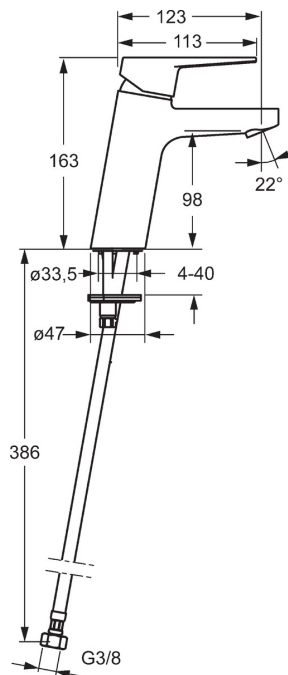

EAN: 6414150079863

www.oras.com/en/products/oras/product/3806F

Washbasin faucet XL with fixed spout and solid lever. There are also in-built limitation options for water temperature and maximum flow-rate.

F= with flexible pipes

- Bathroom
- Single-lever
- Deck mounted
- Chrome
- Fixed spout
- Standard aerator
- Single operating lever/handle, Hot/Cold symbols
- Limitation option for maximum temperature and flow-rate
- \varnothing 35 mm ceramic cartridge for flow and temperature control
- Flexible inlet pipes
- Rapid installation system

Technical data

Flow properties

Flow-rate at 300 kPa (with flow controller) **0.1 l/s**

Technical properties

Hot water supply **max. +80°C**
 Working pressure **100 - 1000 kPa**
 Projection **123 mm**

Regulations

EN standard **EN 817**
 Noise class **P-IX 18545/IA**

Spare parts

SP3810F

	Name	Code
01	Lever	602616V
02	Lever	602617V
03	Covering cap	601967V
04	Temperature adjustment limiter	601973V
05	Tightening nut, M40x1, SW30	601968V
06	Cartridge	601969V
07	Fixing screw, M8x1, L=140	601970V
08	Bottom seal	601971V
09	Fixing set	601972V
10	Aerator, M24x1, 6 l/min	601974V
11	Ball joint for bidet faucet	601976V