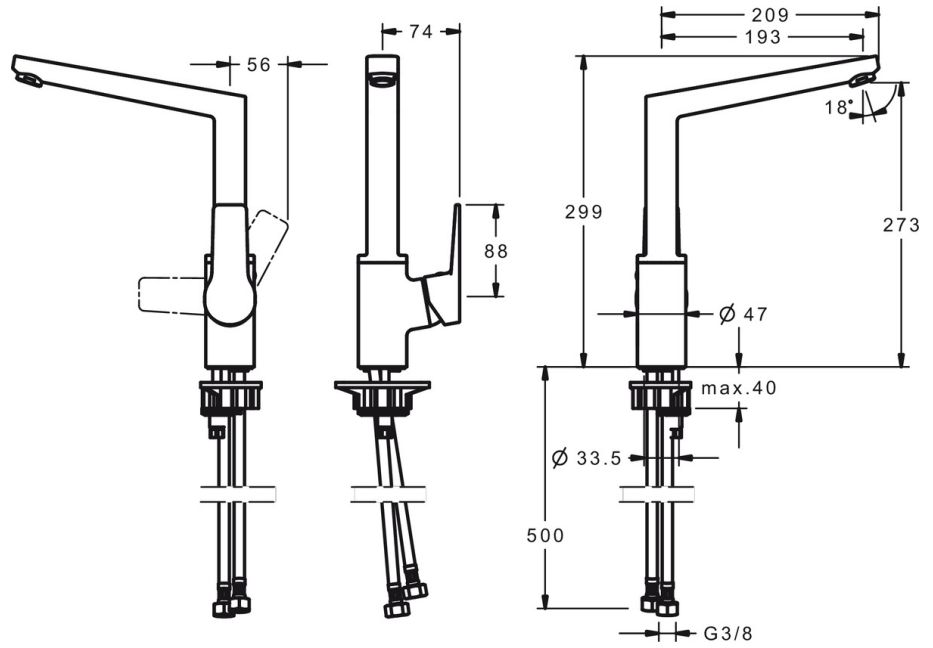

Spare parts

SP3838F-33

Name	Code
01 Temperature adjustment limiter	601973V
02 Tightening nut, M40x1, SW30	601968V
03 Cartridge, 3.5 Classic	601969V
04 Sealing kit	602159V
05 Fixing screw, M8x1, L=140	601970V
06 Bottom seal Discontinued	601971V
07 Fixing set	601985V
08 Supporting plate, 100x60mm	158825