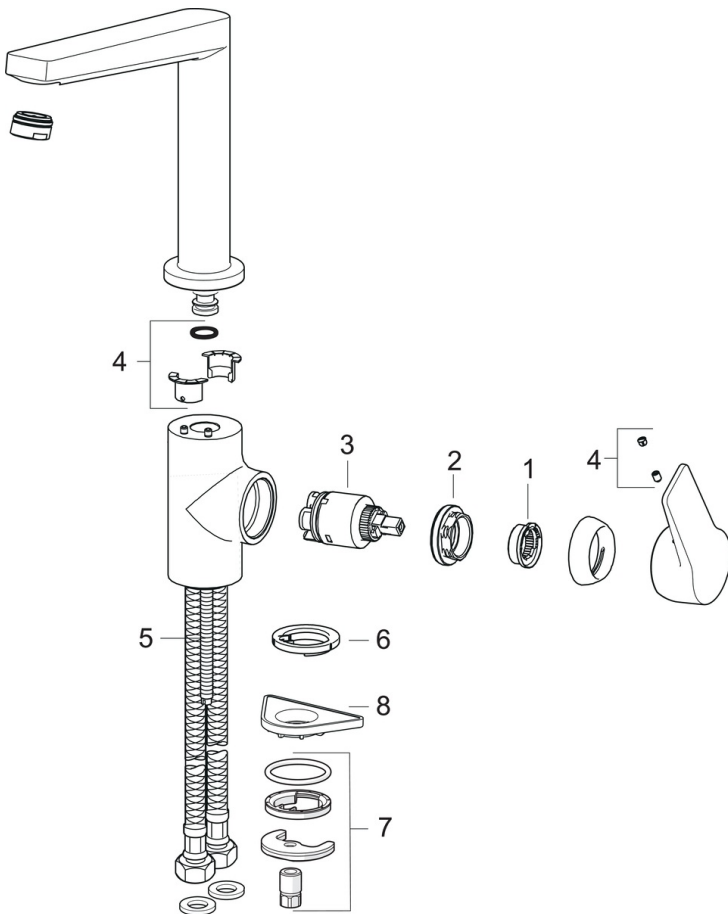

EAN: 6414150096181  
[static.oras.com/3838F-33](http://static.oras.com/3838F-33)

- Kitchen
- Single-lever, side operated
- Deck mounted
- Matt black
- Swivel spout
- Standard aerator
- Single operating lever/handle, Hot/Cold symbols
- Limitation option for maximum temperature and flow-rate
- $\varnothing$  35 mm ceramic cartridge for flow and temperature control
- Flexible inlet pipes
- Inner body made of DZR brass, Surfaces in contact with drinking water contain less than 0.3% lead, Waterways without nickel coating, Rapid installation system
- Svängbar utloppspip (0/150°).

### Technical properties

Hot water supply	<b>max. +90°C</b>
Working pressure	<b>100 - 1000 kPa</b>
Connection size	<b>G3/8</b>
Projection	<b>193 mm</b>
Material	<b>Brass</b>

## Spare parts

### SP3838F-33

Name	Code
01 Temperature adjustment limiter	601973V
02 Tightening nut, M40x1, SW30	601968V
03 Cartridge, 3.5 Classic	601969V
04 Sealing kit	602159V
05 Fixing screw, M8x1, L=140	601970V
06 Bottom seal Discontinued	601971V
07 Fixing set	601985V
08 Supporting plate, 100x60mm	158825