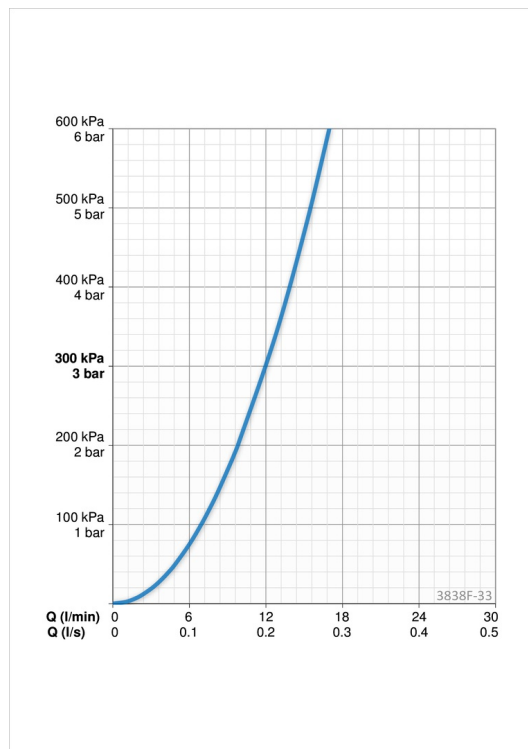

EAN: 6414150096181
static.oras.com/3838F-33

- Kitchen
- Single-lever, side operated
- Deck mounted
- Matt black
- Swivel spout
- Standard aerator
- Single operating lever/handle, Hot/Cold symbols
- Limitation option for maximum temperature and flow-rate
- $\varnothing$ 35 mm ceramic cartridge for flow and temperature control
- Flexible inlet pipes
- Inner body made of DZR brass, Surfaces in contact with drinking water contain less than 0.3% lead, Waterways without nickel coating, Rapid installation system
- Svängbar utloppspip (0/150°).

Technical data

Flow properties

Flow-rate at 300 kPa	0.2 l/s
Pressure loss with flow (0.2 l/s)	300 kPa

Technical properties

Hot water supply	max. +90°C
Working pressure	100 - 1000 kPa
Connection size	G3/8
Projection	193 mm
Material	Brass

Regulations

EN standard	EN 817