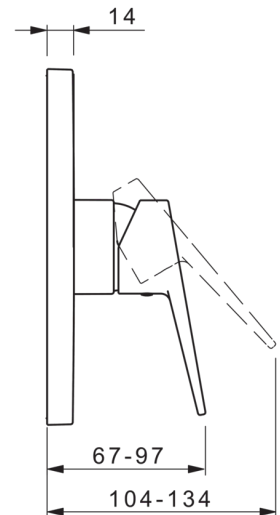

3887B Oras Twista - Cover part for shower faucet

EAN: 6414150080029

www.oras.com/en/products/oras/product/3887B

Cover part for shower faucet with loop lever and rectangular rosette, for Oras No. 2080 or 2081

- Shower
- Single lever, top operated, Trim Kit
- Wall mounted for concealed unit
- Chrome
- Loop design, Single operating lever/handle, Hot/Cold symbols
- Limitation option for maximum temperature and flow-rate
- 35 mm ceramic cartridge for flow and temperature control

Technical data

Technical properties

Hot water supply	max. +80°C
Working pressure	100 - 1000 kPa

Regulations

EN standard	EN 817
-------------	---------------

Spare parts

SP3887

	Name	Code
01	Functional unit, 3.5	602656V
02	Cartridge	601969V
03	Screw sleeve, M38x1	602657V
04	Temperature adjustment limiter	601973V
05	O-ring, 23.47x2.62	602649V
06	Cover flange	602658V
07	Fixing part	602651V
08	Screw, M4.5x80	602652V
09	Covering cap	601990V
10	Screw, M5x8, SW2,5	602659V
11	Symbol plug Grey	602660V
12	Installation kit	602646V
13	Lever	602617V
13	Lever	602616V
N.I.	Adapter	602643V
N.I.	Raising kit, 15 mm	602642V