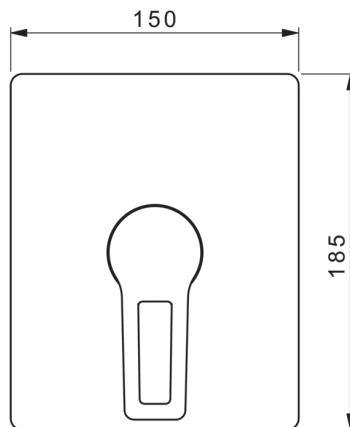

3887B Oras Twista - Cover part for shower faucet

EAN: 6414150080029

www.oras.com/en/products/oras/product/3887B

Cover part for shower faucet with loop lever and rectangular rosette, for Oras No. 2080 or 2081

- Shower
- Single lever, top operated, Trim Kit
- Wall mounted for concealed unit
- Chrome
- Loop design, Single operating lever/handle, Hot/Cold symbols
- Limitation option for maximum temperature and flow-rate
- 35 mm ceramic cartridge for flow and temperature control

Technical data

Technical properties

Hot water supply	max. +80°C
Working pressure	100 - 1000 kPa

Regulations

EN standard	EN 817
-------------	---------------

Spare parts

SP3887

	Name	Code
01	Functional unit, 3.5	602656V
02	Cartridge	601969V
03	Screw sleeve, M38x1	602657V
04	Temperature adjustment limiter	601973V
05	O-ring, 23.47x2.62	602649V
06	Cover flange	602658V
07	Fixing part	602651V
08	Screw, M4.5x80	602652V
09	Covering cap	601990V
10	Screw, M5x8, SW2,5	602659V
11	Symbol plug Grey	602660V
12	Installation kit	602646V
13	Lever	602617V
13	Lever	602616V
N.I.	Adapter	602643V
N.I.	Raising kit, 15 mm	602642V