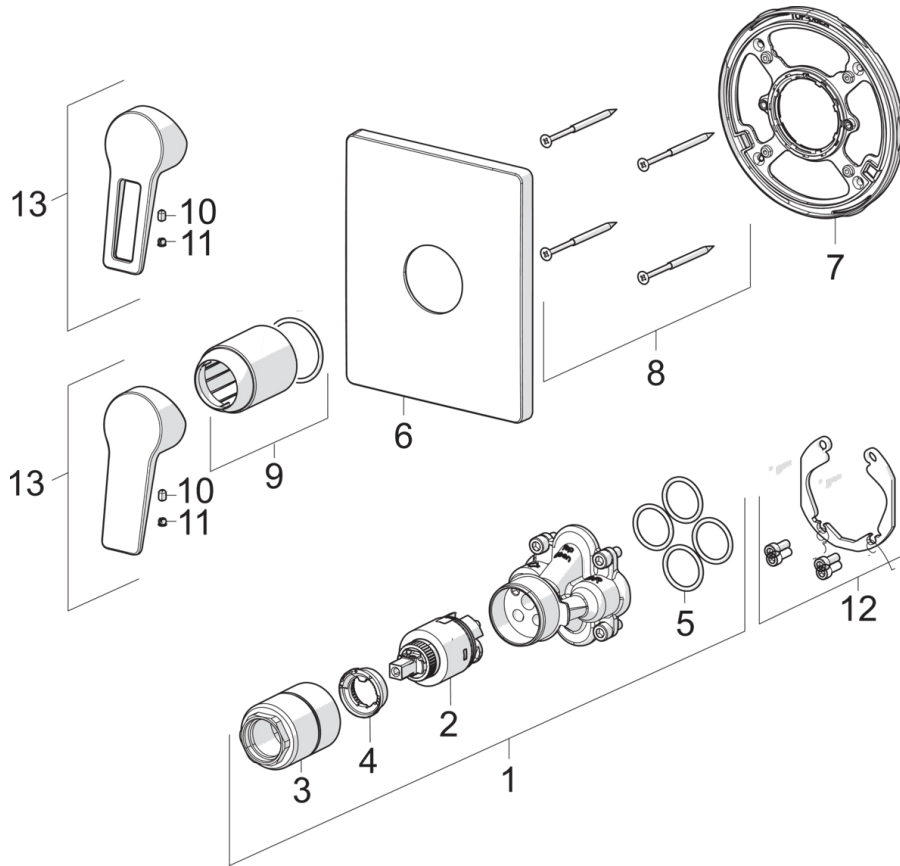

3887B Oras Twista - Cover part for shower faucet

EAN: 6414150080029

www.oras.com/en/products/oras/product/3887B

Cover part for shower faucet with loop lever and rectangular rosette, for Oras No. 2080 or 2081

- Shower
- Single lever, top operated, Trim Kit
- Wall mounted for concealed unit
- Chrome
- Loop design, Single operating lever/handle, Hot/Cold symbols
- Limitation option for maximum temperature and flow-rate
- 35 mm ceramic cartridge for flow and temperature control

Technical data

Technical properties

Hot water supply	max. +80°C
Working pressure	100 - 1000 kPa

Regulations

EN standard	EN 817
-------------	---------------

Spare parts

SP3887

	Name	Code
01	Functional unit, 3.5	602656V
02	Cartridge	601969V
03	Screw sleeve, M38x1	602657V
04	Temperature adjustment limiter	601973V
05	O-ring, 23.47x2.62	602649V
06	Cover flange	602658V
07	Fixing part	602651V
08	Screw, M4.5x80	602652V
09	Covering cap	601990V
10	Screw, M5x8, SW2,5	602659V
11	Symbol plug Grey	602660V
12	Installation kit	602646V
13	Lever	602617V
13	Lever	602616V
N.I.	Adapter	602643V
N.I.	Raising kit, 15 mm	602642V