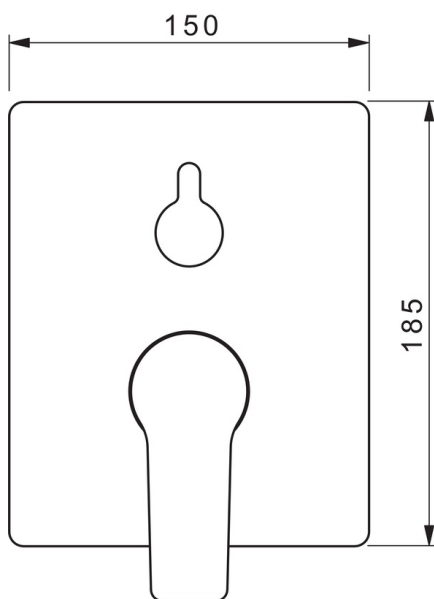

EAN: 6414150079962
static.oras.com/3888

Cover part for bath and shower faucet with solid lever and rectangular rosette, for Oras No. 2080 or 2081

- Bath tub & Shower
- Single-lever, Trim Kit
- Concealed wall mounting
- Chrome
- Single operating lever/handle, Hot/Cold symbols
- Turn operated diverter
- Limitation option for maximum temperature and flow-rate
- \varnothing 35 mm ceramic cartridge for flow and temperature control
- Squarewallrosette

Technical data

Technical properties

Hot water supply	max. +80°C
Working pressure	100 - 1000 kPa

Regulations

EN standard	EN 817
-------------	---------------

Spare parts

SP3888

	Name	Code
01	Functional unit, 3.5 Discontinued	602661V
02	Cartridge, 3.5 Classic	601969V
03	Screw sleeve, M38x1 Discontinued	602657V
04	Temperature adjustment limiter	601973V
05	O-ring, 23.47x2.62	602649V
06	Diverter and cartridge	198282V
07	Cover flange Discontinued	602662V
08	Fixing part Discontinued	602655V
09	Screw, M4.5x80 Discontinued	602652V
10	Diverter knob Discontinued	602014V
11	Covering cap	601990V
12	Screw, M5x8, SW2.5 Discontinued	602659V
13	Symbol plug Grey Discontinued	602660V
14	Installation kit	602646V
15	Lever	602617V
15	Lever	602616V
N.I.	Adapter	602643V
N.I.	Raising kit, 15 mm	602642V