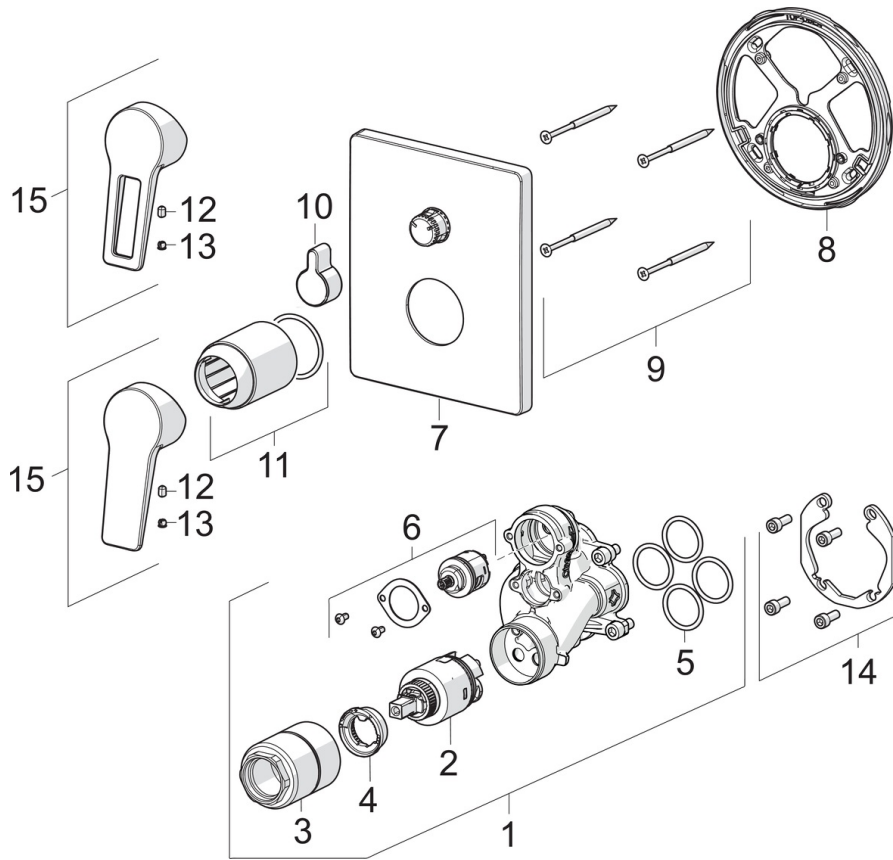

EAN: 6414150079962
static.oras.com/3888

Cover part for bath and shower faucet with solid lever and rectangular rosette, for Oras No. 2080 or 2081

- Bath tub & Shower
- Single-lever, Trim Kit
- Concealed wall mounting
- Chrome
- Single operating lever/handle, Hot/Cold symbols
- Turn operated diverter
- Limitation option for maximum temperature and flow-rate
- \varnothing 35 mm ceramic cartridge for flow and temperature control
- Squarewallrosette

Technical data

Technical properties

Hot water supply	max. +80°C
Working pressure	100 - 1000 kPa

Regulations

EN standard	EN 817
-------------	---------------

Spare parts

SP3888

	Name	Code
01	Functional unit, 3.5 Discontinued	602661V
02	Cartridge, 3.5 Classic	601969V
03	Screw sleeve, M38x1 Discontinued	602657V
04	Temperature adjustment limiter	601973V
05	O-ring, 23.47x2.62	602649V
06	Diverter and cartridge	198282V
07	Cover flange Discontinued	602662V
08	Fixing part Discontinued	602655V
09	Screw, M4.5x80 Discontinued	602652V
10	Diverter knob Discontinued	602014V
11	Covering cap	601990V
12	Screw, M5x8, SW2.5 Discontinued	602659V
13	Symbol plug Grey Discontinued	602660V
14	Installation kit	602646V
15	Lever	602617V
15	Lever	602616V
N.I.	Adapter	602643V
N.I.	Raising kit, 15 mm	602642V