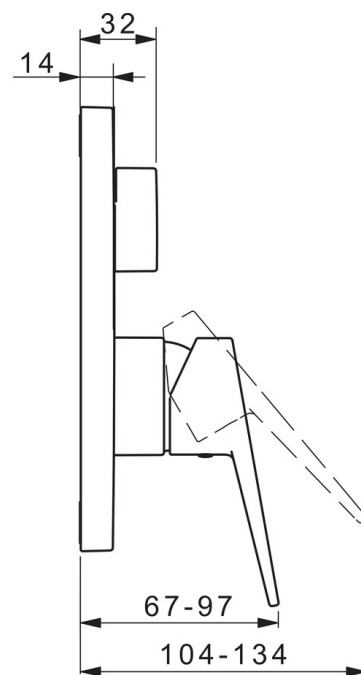

EAN: 6414150079962
static.oras.com/3888

Cover part for bath and shower faucet with solid lever and rectangular rosette, for Oras No. 2080 or 2081

- Bath tub & Shower
- Single-lever, Trim Kit
- Concealed wall mounting
- Chrome
- Single operating lever/handle, Hot/Cold symbols
- Turn operated diverter
- Limitation option for maximum temperature and flow-rate
- \varnothing 35 mm ceramic cartridge for flow and temperature control
- Squarewallrosette

Technical data

Technical properties

Hot water supply	max. +80°C
Working pressure	100 - 1000 kPa

Regulations

EN standard	EN 817
-------------	---------------

Spare parts

SP3888

	Name	Code
01	Functional unit, 3.5 Discontinued	602661V
02	Cartridge, 3.5 Classic	601969V
03	Screw sleeve, M38x1 Discontinued	602657V
04	Temperature adjustment limiter	601973V
05	O-ring, 23.47x2.62	602649V
06	Diverter and cartridge	198282V
07	Cover flange Discontinued	602662V
08	Fixing part Discontinued	602655V
09	Screw, M4.5x80 Discontinued	602652V
10	Diverter knob Discontinued	602014V
11	Covering cap	601990V
12	Screw, M5x8, SW2.5 Discontinued	602659V
13	Symbol plug Grey Discontinued	602660V
14	Installation kit	602646V
15	Lever	602617V
15	Lever	602616V
N.I.	Adapter	602643V
N.I.	Raising kit, 15 mm	602642V