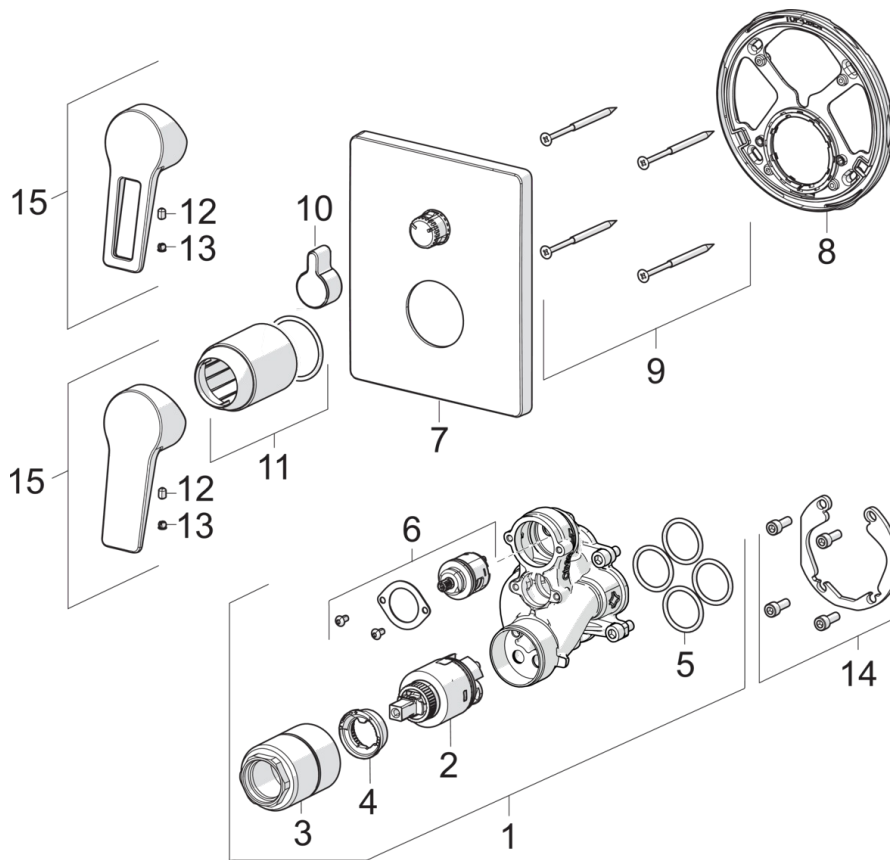

3888B Oras Twista - Cover part for bath and shower faucet

EAN: 6414150079979

www.oras.com/en/products/oras/product/3888B

Cover part for bath and shower faucet with loop lever and rectangular rosette, for Oras No. 2080 or 2081

- Bathroom, Shower
- Single lever, top operated, Trim Kit
- Wall mounted for concealed unit
- Chrome
- Loop design, Single operating lever/handle, Hot/Cold symbols
- Turn operated diverter
- Limitation option for maximum temperature and flow-rate
- 35 mm ceramic cartridge for flow and temperature control

Technical data

Technical properties

Hot water supply	max. +80°C
Working pressure	100 - 1000 kPa

Regulations

EN standard	EN 817
-------------	---------------

Spare parts

SP3888

	Name	Code
01	Functional unit, 3.5	602661V
02	Cartridge	601969V
03	Screw sleeve, M38x1	602657V
04	Temperature adjustment limiter	601973V
05	O-ring, 23.47x2.62	602649V
06	Diverter/Cartridge	198282V
07	Cover flange	602662V
08	Fixing part	602655V
09	Screw, M4.5x80	602652V
10	Diverter knob	602014V
11	Covering cap	601990V
12	Screw, M5x8, SW2,5	602659V
13	Symbol plug Grey	602660V
14	Installation kit	602646V
15	Lever	602617V
15	Lever	602616V
N.I.	Adapter	602643V
N.I.	Raising kit, 15 mm	602642V