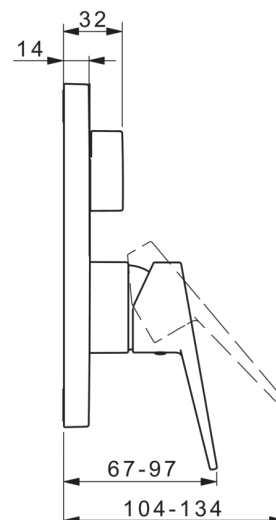

3888B Oras Twista - Cover part for bath and shower faucet

EAN: 6414150079979

www.oras.com/en/products/oras/product/3888B

Cover part for bath and shower faucet with loop lever and rectangular rosette, for Oras No. 2080 or 2081

- Bathroom, Shower
- Single lever, top operated, Trim Kit
- Wall mounted for concealed unit
- Chrome
- Loop design, Single operating lever/handle, Hot/Cold symbols
- Turn operated diverter
- Limitation option for maximum temperature and flow-rate
- 35 mm ceramic cartridge for flow and temperature control

Technical data

Technical properties

Hot water supply	max. +80°C
Working pressure	100 - 1000 kPa

Regulations

EN standard	EN 817
-------------	---------------

Spare parts

SP3888

	Name	Code
01	Functional unit, 3.5	602661V
02	Cartridge	601969V
03	Screw sleeve, M38x1	602657V
04	Temperature adjustment limiter	601973V
05	O-ring, 23.47x2.62	602649V
06	Diverter/Cartridge	198282V
07	Cover flange	602662V
08	Fixing part	602655V
09	Screw, M4.5x80	602652V
10	Diverter knob	602014V
11	Covering cap	601990V
12	Screw, M5x8, SW2,5	602659V
13	Symbol plug Grey	602660V
14	Installation kit	602646V
15	Lever	602617V
15	Lever	602616V
N.I.	Adapter	602643V
N.I.	Raising kit, 15 mm	602642V