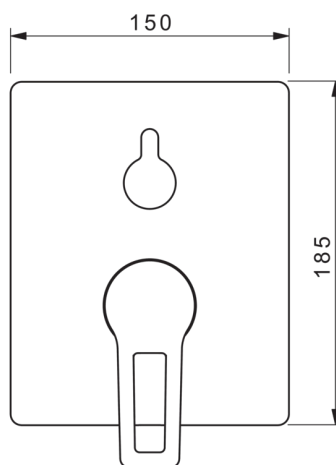

3888B Oras Twista - Cover part for bath and shower faucet

EAN: 6414150079979

www.oras.com/en/products/oras/product/3888B

Cover part for bath and shower faucet with loop lever and rectangular rosette, for Oras No. 2080 or 2081

- Bathroom, Shower
- Single lever, top operated, Trim Kit
- Wall mounted for concealed unit
- Chrome
- Loop design, Single operating lever/handle, Hot/Cold symbols
- Turn operated diverter
- Limitation option for maximum temperature and flow-rate
- 35 mm ceramic cartridge for flow and temperature control

Technical data

Technical properties

Hot water supply	max. +80°C
Working pressure	100 - 1000 kPa

Regulations

EN standard	EN 817
-------------	---------------

Spare parts

SP3888

	Name	Code
01	Functional unit, 3.5	602661V
02	Cartridge	601969V
03	Screw sleeve, M38x1	602657V
04	Temperature adjustment limiter	601973V
05	O-ring, 23.47x2.62	602649V
06	Diverter/Cartridge	198282V
07	Cover flange	602662V
08	Fixing part	602655V
09	Screw, M4.5x80	602652V
10	Diverter knob	602014V
11	Covering cap	601990V
12	Screw, M5x8, SW2,5	602659V
13	Symbol plug Grey	602660V
14	Installation kit	602646V
15	Lever	602617V
15	Lever	602616V
N.I.	Adapter	602643V
N.I.	Raising kit, 15 mm	602642V