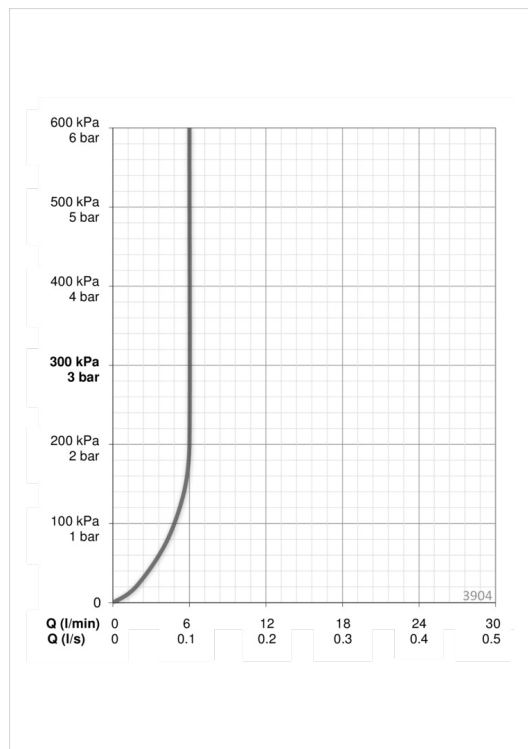

EAN: 6414150077852

www.oras.com/ee/products/oras/product/3904

Washbasin faucet with pop-up waste, fixed spout and aerator. There are also in-built limitation options for water temperature and maximum flow-rate. Flow controller 6.0 l/min.

- Vannituba
- Kangsegisti
- Tööpinnale paigaldatav
- Kroom
- Jäik jooksutoru, Valatud
- Õhustatud veesammas
- Üks kahv, Kuuma/külma sümbolid
- Hoovaga mehaaniline põhjaklapp, Ketihoidik
- Temperatuuri ja vee vooluhulga piiramise võimalus seadeosast
- $\varnothing$ 35 mm keraamiline seadeosa
- Vasest ühendustorud
- Ühe poldiga kinnitussüsteem

Tehnilised andmed

Vooluhulk

Normvooluhulk 300 kPa (vooluhulga piirajaga)	0.1 l/s
Rõhukaadu vooluhulgal (0.1 l/s)	200 kPa

Tehnilised omadused

Kuum vesi	max. +80°C
Kasutussurve	50 - 1000 kPa
Ühenduse mõõt	$\varnothing$10 mm
Tööulatus	103 mm
Materjal	Messing

Määrused

EN standard	EN 817
Hääleklass	I (ISO3822) Oras lab.

Tüübikinnitused

KIWA SE	1413