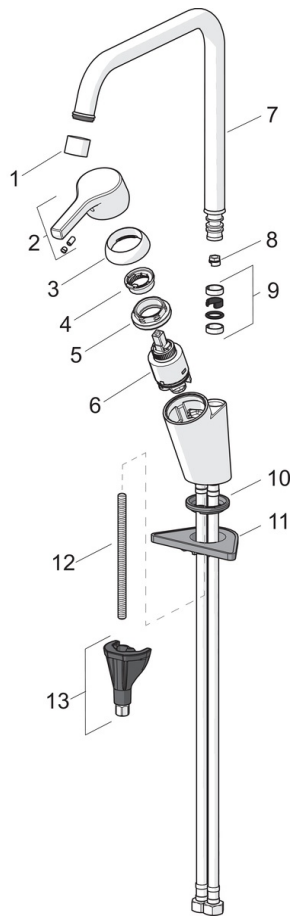

- Kitchen
- Single-lever
- Deck mounted
- Chrome
- Swivel range limiting option
- Single operating lever/handle, Hot/Cold symbols
- Limitation option for maximum temperature and flow-rate
- $\varnothing$  35 mm ceramic cartridge for flow and temperature control
- 3S-installation system for safe and simple mounting

### Technical properties

Hot water supply **max. +80°C**  
 Working pressure **50 - 1000 kPa**  
 Connection size **G3/8**  
 Projection **221 mm**  
 Material **Brass**

## Spare parts

### SP3933FH

Name	Code
01 Aerator, M22x1 STD CC A	1001070V
02 Lever	1005671V
03 Covering cap	601967V
04 Temperature adjustment limiter	601973V
05 Tightening nut, M40x1, SW30	601968V
06 Cartridge, 3.5 Classic	601969V
07 High spout, L=255	1000228V
08 Spout overturning stopper, 120°	159670/10
08 Spout overturning stopper, 60°/0°	159667/10
09 Sealing kit for spout	198287V
10 Bottom seal	1002371V
11 Supporting plate, 100x60mm	158825
12 Fixing screw, M8x1, L=130	1000780V
13 Fixing set	602610V