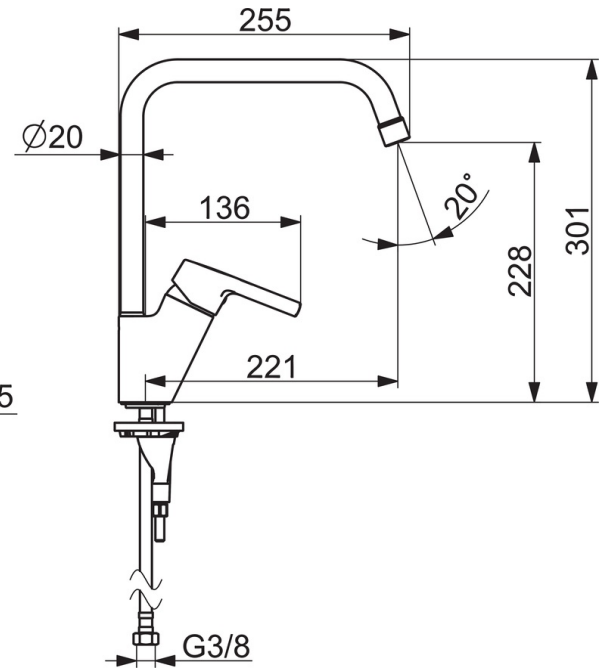

Spare parts

SP3933FH

Name	Code
01 Aerator, M22x1 STD CC A	1001070V
02 Lever	1005671V
03 Covering cap	601967V
04 Temperature adjustment limiter	601973V
05 Tightening nut, M40x1, SW30	601968V
06 Cartridge, 3.5 Classic	601969V
07 High spout, L=255	1000228V
08 Spout overturning stopper, 120°	159670/10
08 Spout overturning stopper, 60°/0°	159667/10
09 Sealing kit for spout	198287V
10 Bottom seal	1002371V
11 Supporting plate, 100x60mm	158825
12 Fixing screw, M8x1, L=130	1000780V
13 Fixing set	602610V