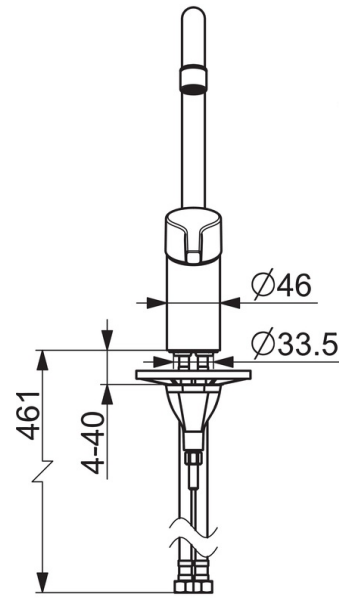

Spare parts

SP3933FH

Name	Code
01 Aerator, M22x1 STD CC A	1001070V
02 Lever	1005671V
03 Covering cap	601967V
04 Temperature adjustment limiter	601973V
05 Tightening nut, M40x1, SW30	601968V
06 Cartridge, 3.5 Classic	601969V
07 High spout, L=255	1000228V
08 Spout overturning stopper, 120°	159670/10
08 Spout overturning stopper, 60°/0°	159667/10
09 Sealing kit for spout	198287V
10 Bottom seal	1002371V
11 Supporting plate, 100x60mm	158825
12 Fixing screw, M8x1, L=130	1000780V
13 Fixing set	602610V