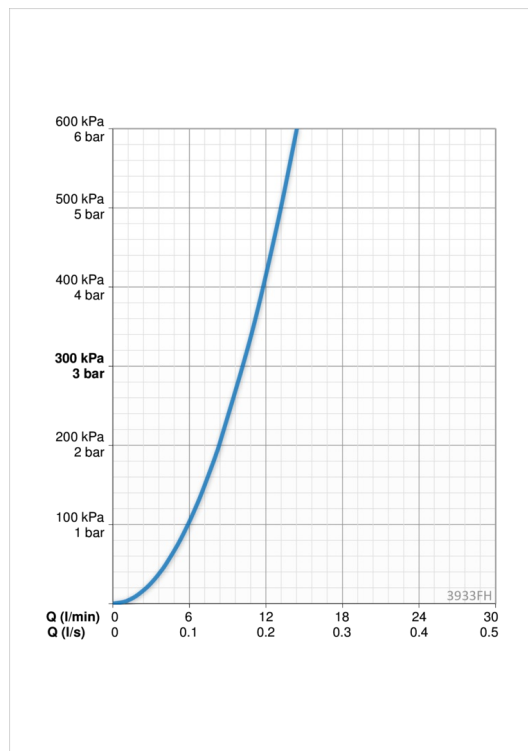

EAN: 6414150089107
static.oras.com/3933FH

Oras Saga Style kitchen faucet with high spout. Swivel spout and aerator. Spout's swing angle is factory preset at 120° (can be limited to 60°) There are also in-built limitation options for water temperature and maximum flow-rate. 3S-Installation system. F= with flexible pipes

- Kitchen
- Single-lever
- Deck mounted
- Chrome
- Swivel range limiting option
- Single operating lever/handle, Hot/Cold symbols
- Limitation option for maximum temperature and flow-rate
- $\varnothing$ 35 mm ceramic cartridge for flow and temperature control
- 3S-installation system for safe and simple mounting

Technical data

Flow properties

Flow-rate at 300 kPa **0.17 l/s**

Technical properties

Hot water supply **max. +80°C**
Working pressure **50 - 1000 kPa**
Connection size **G3/8**
Projection **221 mm**
Material **Brass**

Regulations

EN standard **EN 817**
Noise class **I (ISO3822)**

Approvals and Declarations

KIWA SE **1444**