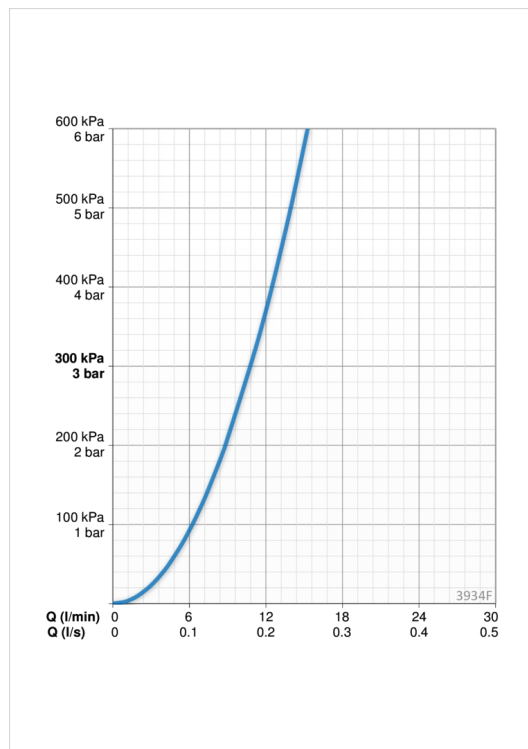

EAN: 6414150078057

www.oras.com/dk/products/oras/product/3934F

Kitchen faucet with high spout and dishwasher valve with ceramic valve 90 ° rotation for ON/OFF. Swivel spout and aerator. Spout's swing angle is factory preset at 120° (can be limited to 60°) There are also in-built limitation options for water temperature and maximum flow-rate. F= with flexible pipes

- Køkken
- Et-greb, topbetjent
- Bordmontret
- Forkromet
- Svingtud, Mulighed for begrænsning af svingradius
- Mekanisk afspærringsventil
- Étgreb, Varmt/Koldt symboler
- Mulighed for begrænsning af max. temperatur og vandmængde
- 35 mm keramisk indsats til mængde- og temperaturregulering
- Fleksible tilslutningsslanger
- Installation med 1 gevindstang

Tekniske data

Flow attributter

Vandmængde ved 300 kPa	0.18 l/s
Tryk tab (0.2 l/s)	300 kPa

Tekniske egenskaber

Varmtvandsforsyning	max. +80°C
Arbejdstryk	50 - 1000 kPa
Tilslutningsstørrelse	G3/8
Materiale	brass

Bestemmelser

EN standard	EN 817
Støjklasse	I (ISO 3822)

Typegodkendelse

KIWA SE	1444